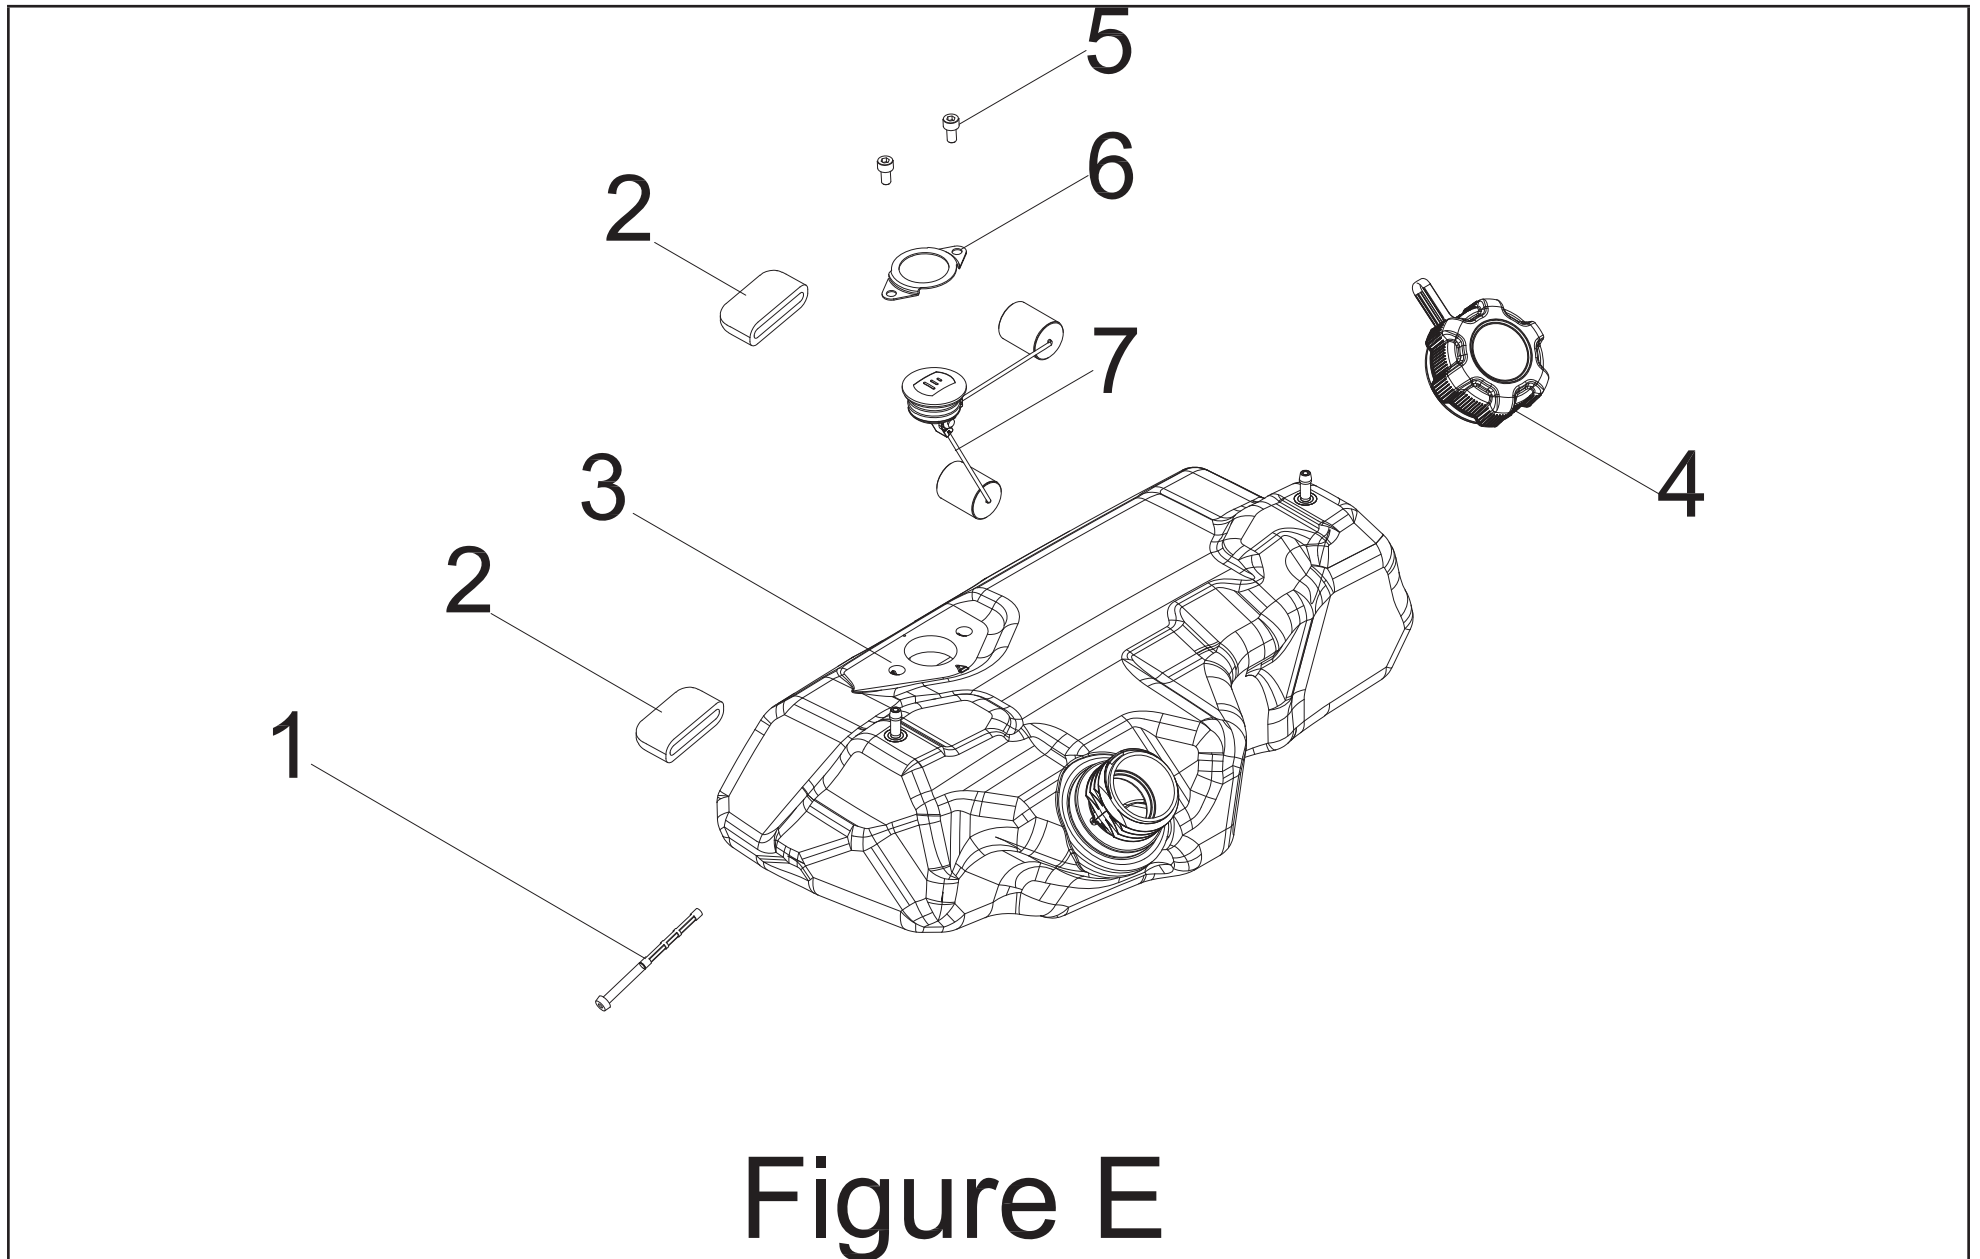

CARBURETOR PARTS LIST

#	Part Number	Description	Qty.
1	100158108	Insulator Gasket	1
2	100158118	Carburetor Insulator	1
3	100158117	Carburetor Gasket	1
4	100797055	Carburetor	1
5	100061512	Stepper Motor	1
6	100790304	Fuel Bowl O-Ring	1
7	100786127	Main Jet Standard (62.5)	1
	100005742	Main Jet Standard (60)	/
8	100006095	Fuel Bowl Mounting Bolt Gasket	1
9	100715797	Fuel Bowl Mounting Bolt	1
10	100031942-0002	M3 x 6 Flange Bolt	2

FUEL TANK PARTS DIAGRAM

Figure E