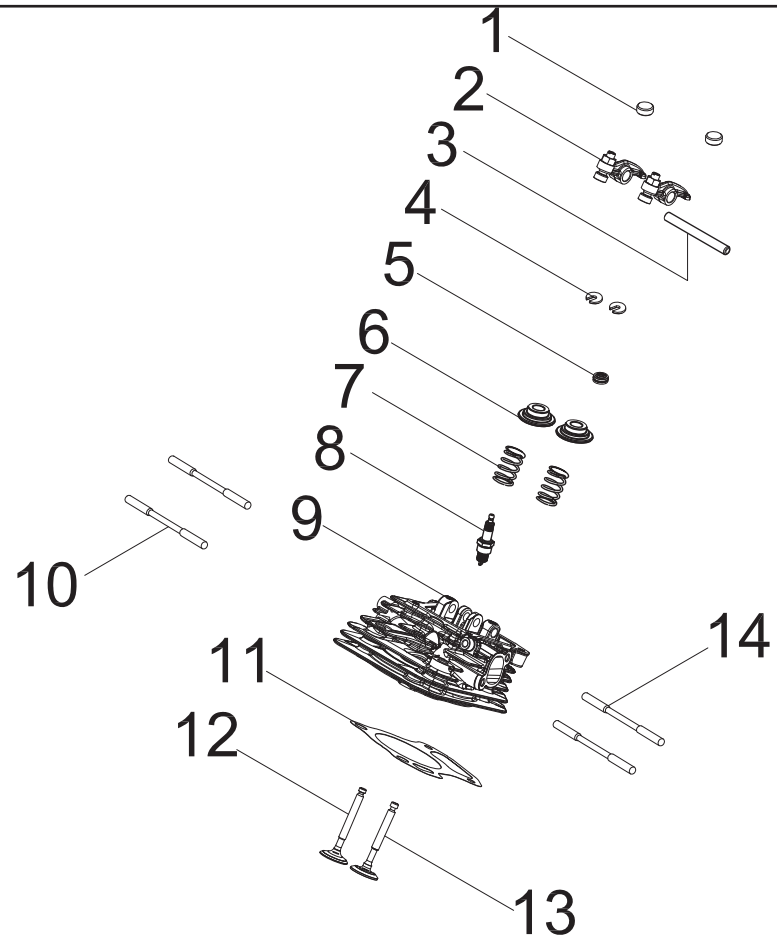

#	Part Number	Description	Qty.
61	100011462-0001	M14 x 1.5 Flange Nut	1
62	100011571-0001	M6 x 14 Big Flange Bolt	2
63	100158107	Front Air Guide	1
64	100765357	Ignition Coil	1
65	100000656	Wire Clip C	2
66	100784921	Oil Seal	1
67	100093250-0004	Self-tapping Screw ST4.8 x 20	2
68	100715178-0001	M6 x 45 Big Flange Bolt	1
69	100795717	Fan Cover Assembly	1
70	100795718	Fan Cover, Black	1
71	100158177	Air Filter Gasket	1
72	100158179	Air Filter Element	1
73	100158178	Air Filter Cover	1
74	100158176	Bolt	1
75	100072994	Step Nut	2
76	100011274-0002	M6 x 45 Flange Bolt, GB5789	3
77	100158097	Clip Base 1	1
78	100717807-0001	Recoil Starter Assembly	1

# CYLINDER HEAD PARTS DIAGRAM

Figure C

**CYLINDER HEAD PARTS LIST**

#	Part Number	Description	Qty.
1	100760592	Valve Adjust Cap, Exhaust	2
2	100760595	Rocker Arm Assembly	2
3	100158127	Rocker Arm Shaft	1
4	100075055	Valve Collet	2
5	100758247	Oil Drip Pan	1
6	100075056	Valve Spring Seat	2
7	100159357	Spring Valve	2
8	100097810	Spark Plug(E6RTC)	1
9	100756934	Cylinder Head	1
10	100051258-0001	M6 x 82 Stud Bolt	2
11	100158124	Cylinder Head Gasket	1
12	100760591	Valve Exhaust	1
13	100760590	Valve Intake	1
14	100010348	M6 x 87 Stud Bolt	2