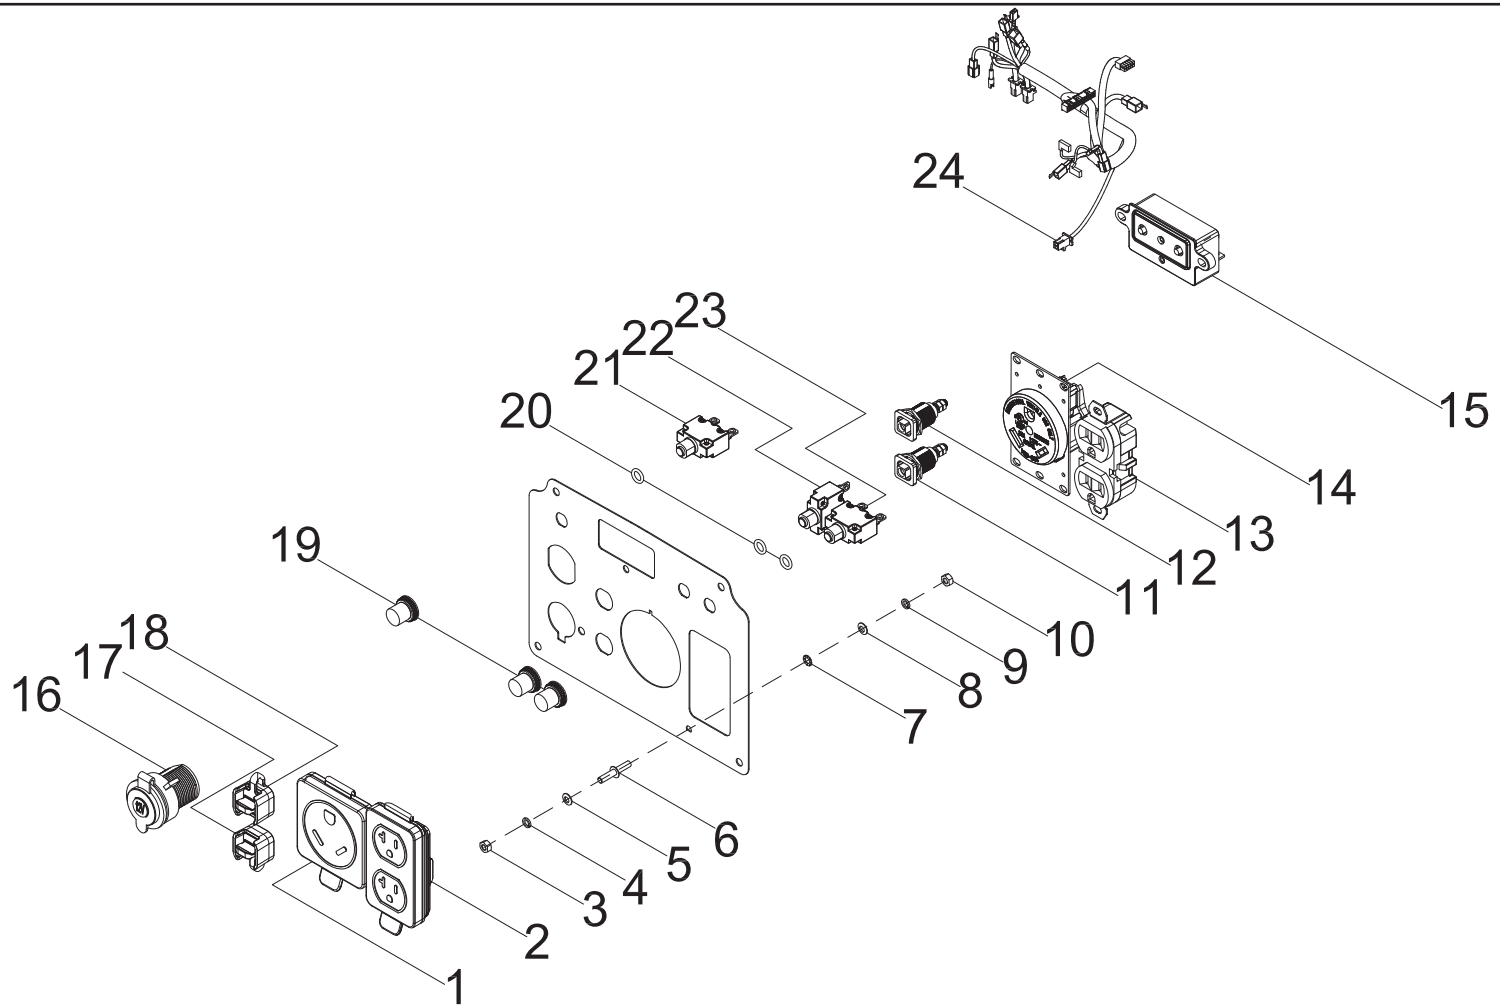

FUEL TANK PARTS LIST

#	Part Number	Description	Qty.
1	100711177	Fuel Strainer	1
2	100072727	Rubber Pad	2
3	100733630	Fuel Tank, 5.8 L	1
4	100764979	Fuel Tank Cap	1
5	100010831-0001	M5 x 10 Flange Bolt	2
6	100714562	Fixed Clamp	1
7	100797170	Fuel Indicator	1

CONTROL PANEL PARTS DIAGRAM

Figure F