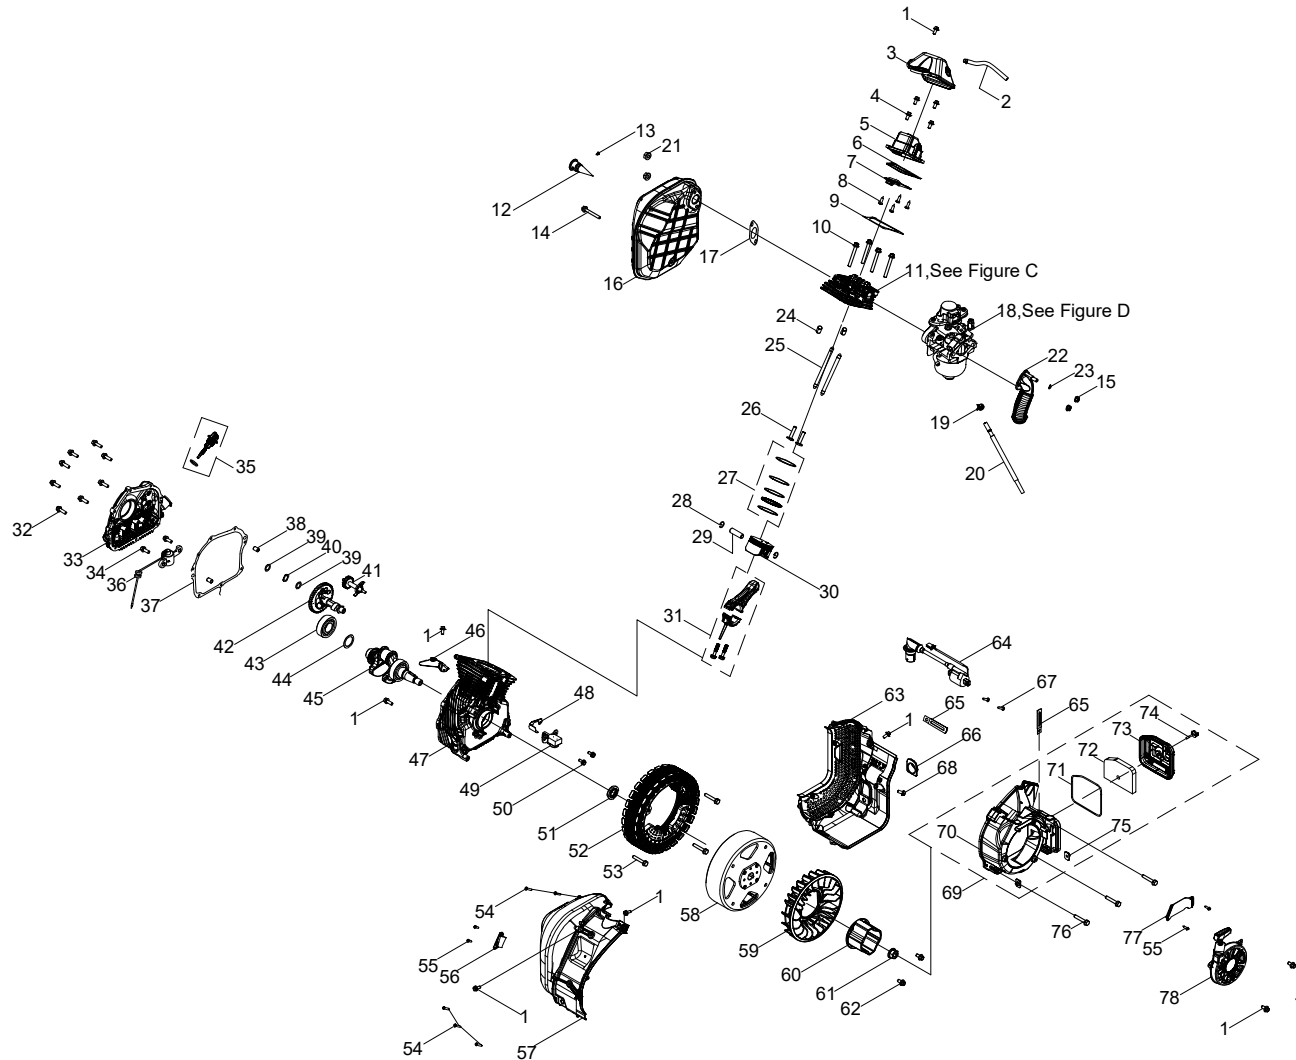

# ENGINE PARTS DIAGRAM

Figure B

**ENGINE PARTS LIST**

#	Part Number	Description	Qty.
1	100011570-0001	M6 x 12 Big Flange Bolt	9
2	100088413	Breather Tube	1
3	100158098	Cylinder Head Cover Gasket	1
4	100031968-0002	M6 x 20 Big Flange Bolt	4
5	100157081	Cylinder Head Cover Assembly	1
6	100158111	Cylinder Cover Gasket	1
7	100158112	Valve Cover Inner Cover	1
8	100005133	M3 x 6 Cross Screw	4
9	100158122	Cylinder Head Cover Gasket	1
10	100002464-0001	M8 x 60 Flange Bolt	4
11	100797890	Cylinder Head Assembly - See Figure C	1
12	100085794	Spark Arrester Assembly	1
13	100011000-0001	Self-tapping Screw ST4.2 x 9.5	1
14	100011280-0002	M6 x 75 Flange Bolt, GB5789	1
15	100011452-0003	M6 Flange Nut	2
16	100765699	Exhaust Muffler Assembly	1
17	100751828	Muffler Gasket	1
18	100797893	Carburetor Assembly - See Figure D	1
19	100090871	Clamp 1, Ø9.7 x 8	1
20	100798439	Fuel Tube, L=295mm	1
21	100011452-0013	Flange Nut M6, Dacro	2
22	100158121	Air Filter Hose	1
23	100005150	Clamp 2	1
24	100010558	Dowel Pin Ø10 x 16	2
25	100760593	Push Rod	2
26	100004262	Valve Lifter	2
27	100726599	Piston Ring Set	1
28	100003220	Circlip	2
29	100722061	Wrist Pin	1
30	100781541	Piston	1