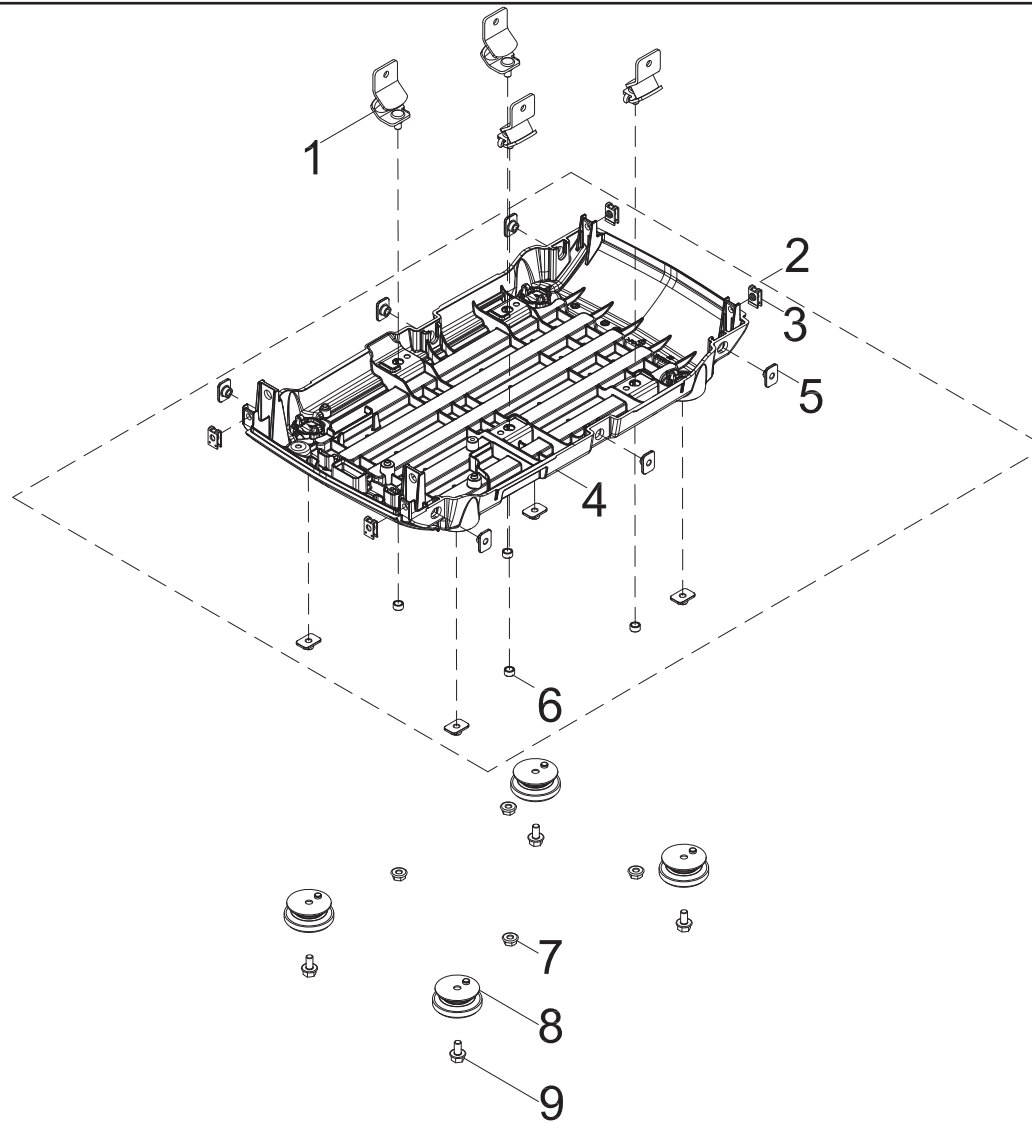

## FUEL TANK PARTS DIAGRAM

## CONTROL PANEL PARTS DIAGRAM

# Figure F

**CONTROL PANEL PARTS LIST**

#	Part Number	Description	Qty.
1	100731572	Receptacle Cover, TT-30R	1
2	100731575	Receptacle Cover, L5-20R	1
3	100011421-0003	M6 Flange Nut	1
4	100010886-0004	Spring Washer Ø6	1
5	100010910-0003	Flat Washer Ø6	1
6	100092320	Ground Stud	1
7	100128826-0001	Toothed Lock Washer Ø6	1
8	100010919-0002	Flat Washer Ø5	1
9	100010885-0003	Spring Washer Ø5	1
10	100011419-0001	M5 Flange Nut	1
11	100746006-0002	Parallel Port, Square,Black	1
12	100746006-0001	Parallel Port, Square, Red	1
13	100020029	Receptacle 5-20R, Duplex	1
14	100161320	Receptacle TT-30R	1
15	100159885	LED Display Module	1
16	100019782	Receptacle, 12 VDC	1
17	100735685-0002	Parallel Port Cover, Square, Black	1
18	100735685-0001	Parallel Port Cover, Square, Red	1
19	100120180	Cover, Circuit Breaker	3
20	100031552	O-Ring	3
21	10057719-0001	8Amp Circuit Breaker, Push Button	1
22	100019751	30Amp Circuit Breaker, Push Button	1
23	100019754	20Amp Circuit Breaker, Push Button	1
24	100797016	Wire Harness Assembly	1

## BASE KIT PARTS DIAGRAM