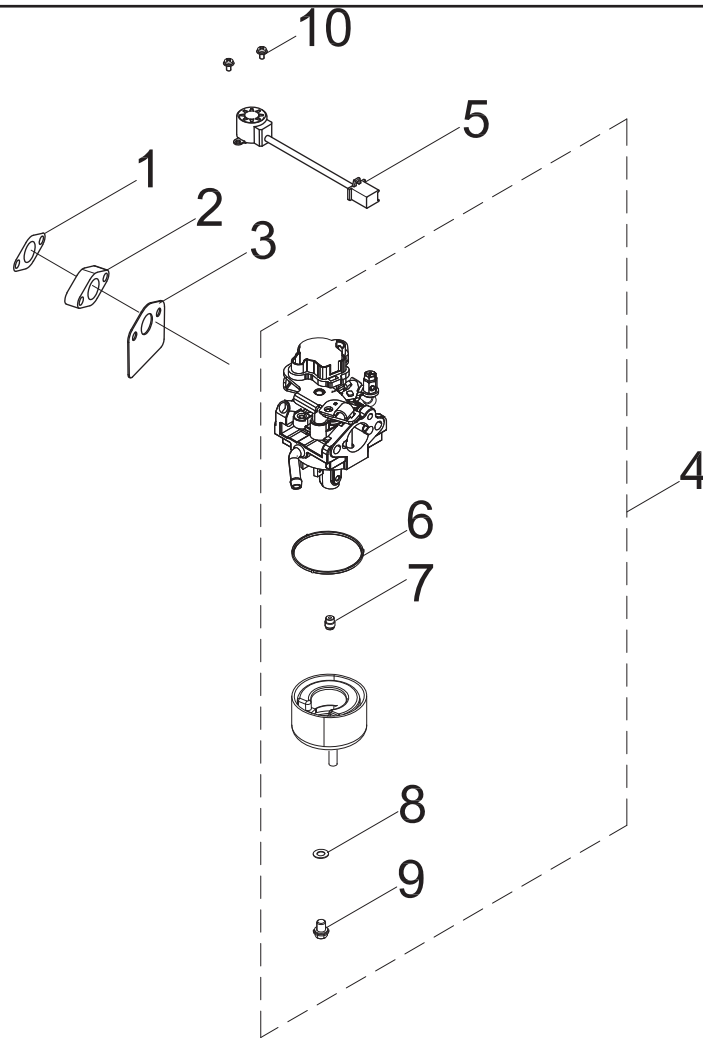

#	Part Number	Description	Qty.
61	100011462-0001	M14 x 1.5 Flange Nut	1
62	100011571-0001	M6 x 14 Big Flange Bolt	2
63	100158107	Front Air Guide	1
64	100765357	Ignition Coil	1
65	100000656	Wire Clip C	2
66	100784921	Oil Seal	1
67	100093250-0004	Self-tapping Screw ST4.8 x 20	2
68	100715178-0001	M6 x 45 Big Flange Bolt	1
69	100795717	Fan Cover Assembly	1
70	100795718	Fan Cover, Black	1
71	100158177	Air Filter Gasket	1
72	100158179	Air Filter Element	1
73	100158178	Air Filter Cover	1
74	100158176	Bolt	1
75	100072994	Step Nut	2
76	100011274-0002	M6 x 45 Flange Bolt, GB5789	3
77	100158097	Clip Base 1	1
78	100717807-0001	Recoil Starter Assembly	1

# CYLINDER HEAD PARTS DIAGRAM

Figure C

**CYLINDER HEAD PARTS LIST**

#	Part Number	Description	Qty.
1	100760592	Valve Adjust Cap, Exhaust	2
2	100760595	Rocker Arm Assembly	2
3	100158127	Rocker Arm Shaft	1
4	100075055	Valve Collet	2
5	100758247	Oil Drip Pan	1
6	100075056	Valve Spring Seat	2
7	100159357	Spring Valve	2
8	100097810	Spark Plug(E6RTC)	1
9	100756934	Cylinder Head	1
10	100051258-0001	M6 x 82 Stud Bolt	2
11	100158124	Cylinder Head Gasket	1
12	100760591	Valve Exhaust	1
13	100760590	Valve Intake	1
14	100010348	M6 x 87 Stud Bolt	2

# CARBURETOR PARTS DIAGRAM

Figure D

**CARBURETOR PARTS LIST**

#	Part Number	Description	Qty.
1	100158108	Insulator Gasket	1
2	100158118	Carburetor Insulator	1
3	100158117	Carburetor Gasket	1
4	100797055	Carburetor	1
5	100061512	Stepper Motor	1
6	100790304	Fuel Bowl O-Ring	1
7	100786127	Main Jet Standard (62.5)	1
	100005742	Main Jet Standard (60)	/
8	100006095	Fuel Bowl Mounting Bolt Gasket	1
9	100715797	Fuel Bowl Mounting Bolt	1
10	100031942-0002	M3 x 6 Flange Bolt	2