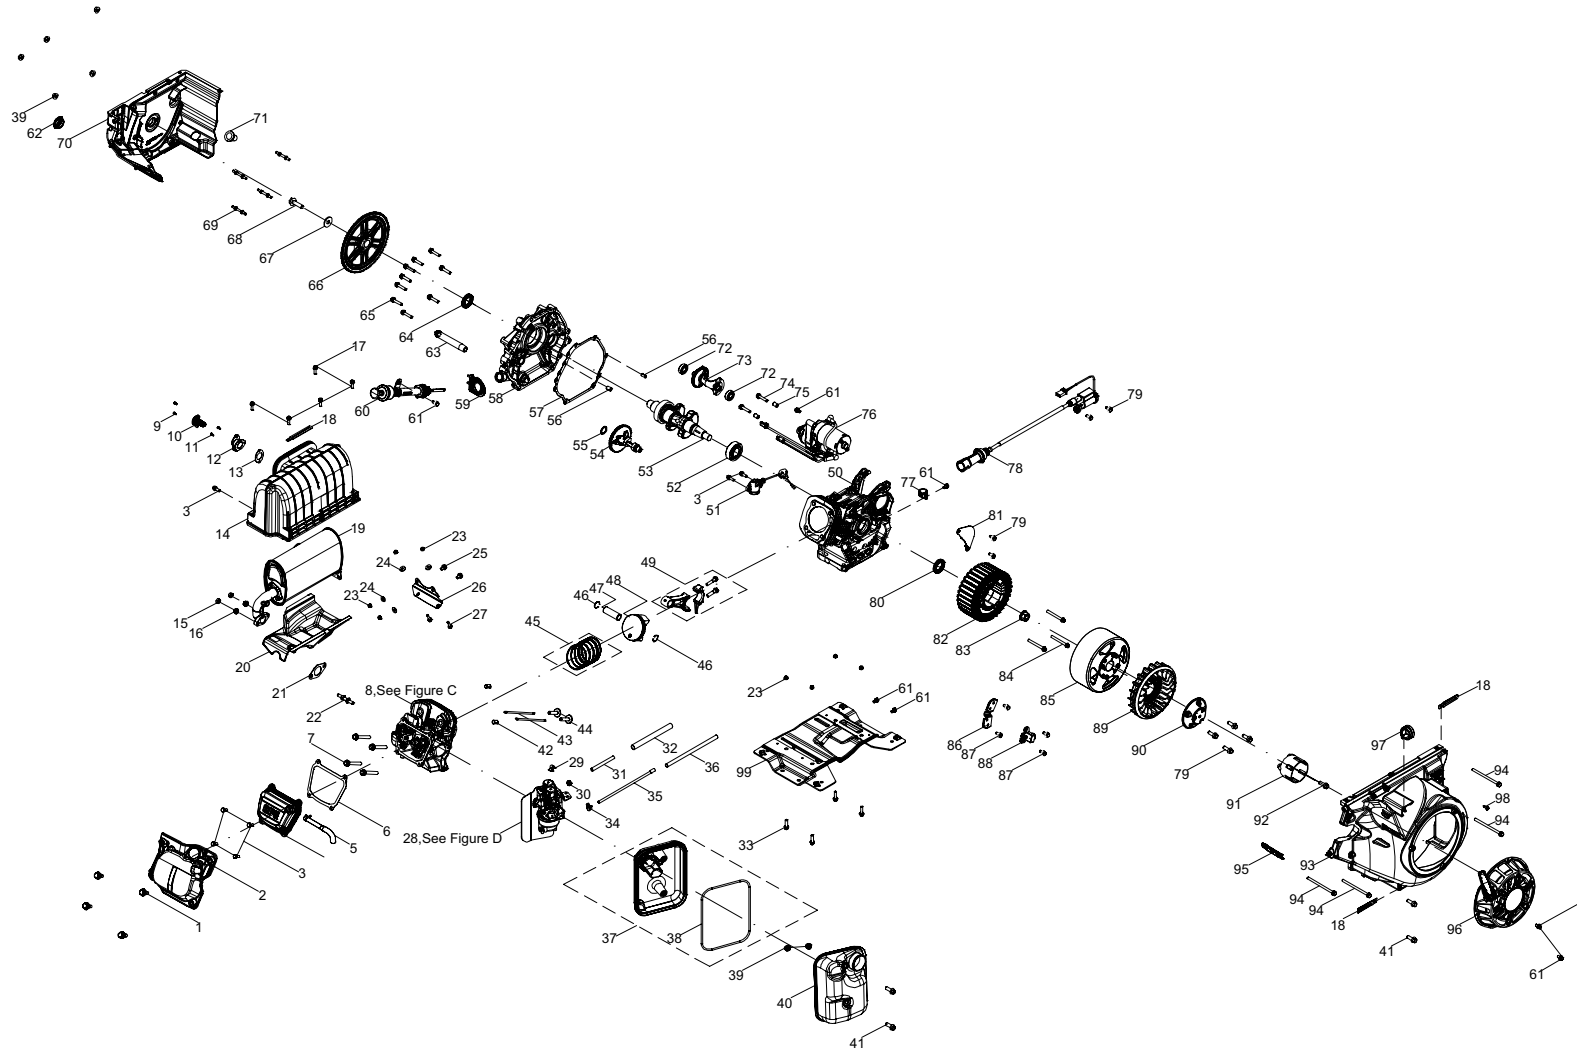

# ENGINE PARTS DIAGRAM

Figure B

**ENGINE PARTS LIST**

#	Part Number	Description	Qty.
1	100081994	Alignment Bolt	4
2	100797430	Valve Cover	1
3	100011264-0003	Flange Bolt M6 x 16	7
4	100794576	Cylinder Head Cover Assembly	1
5	100786754	Breather Tube	1
6	100728729	Gasket, Cylinder Head Cover	1
7	100746630	Flange Bolt M10 x 1.25 x 87	4
8	100797892	Cylinder Head Assembly, See Figure C	1
9	100051338-0001	Flange Bolt M5 x 12	2
10	100154368	Spark Arrester Assembly	1
11	100031780-0001	Flange Bolt M5 x 16	2
12	100749058	Flange	1
13	100761994	Gasket, Muffler	1
14	100797428	Muffler Guard	1
15	100011422-0017	Flange Nut M8	2
16	100011472-0001	Auto-lock Flange Nut M8	2
17	100011276-0003	Flange Bolt M6 x 55	5
18	100000655	Wire Clip B	3
19	100748120	Exhaust Muffler Assembly	1
20	100748126	Shroud	1
21	100006941	Gasket, Muffler	1
22	100786755	Stud Bolt M6 x 47	1
23	100011464-0003	Flange Nut M8	8
24	100010899-0002	Big Washer Ø8	4
25	100011313-0004	Flange Bolt M8 x 20	2
26	100748247	Support Board	1
27	100011318-0003	Flange Bolt M8 x 30	2
28	100805535	Carburetor Assembly, See Figure D	1
29	100000667	Clip Ø8 x 8	1
30	100159468-0001	Clamp, Fuel Hose	1