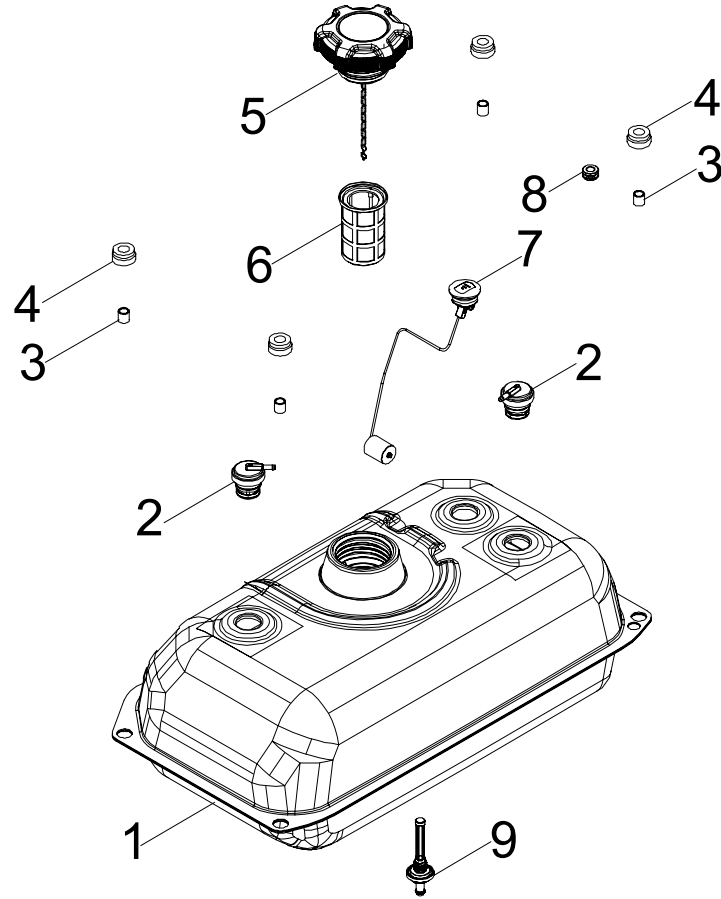

## CYLINDER HEAD PARTS DIAGRAM

Figure C

**CYLINDER HEAD PARTS LIST**

#	Part Number	Description	Qty.
1	100004576	Valve Collet	4
2	100004589	Valve Adjust Cap, Exhaust	2
3	100004516	Valve Spring Seat, 182F	2
4	100067633	Spring Valve	2
5	100004602	Valve Seal Guide	1
6	100011518-0001	Small Flange Bolt M5 x 12	2
7	100765720	Shaft, Rocker Arm	2
8	100728722	Rocker Arm Assembly	2
9	100787693	Cylinder Head	1
10	100798372	Stud Bolt M8 x 56	2
11	100099271	Stud Bolt M6-8 x 115	2
12	100009377	Spark Plug(E7RTC)	1
13	100728728	Valve Exhaust	1
14	100728727	Valve Intake	1
15	100753098	Gasket, Cylinder Head	1

## FUEL TANK PARTS DIAGRAM

Figure E

**FUEL TANK PARTS LIST**

#	Part Number	Description	Qty.
1	100800483-0001	Fuel Tank, 23L	1
2	100720340	Reversal Valve	2
3	100021118	Bushing, Ø12 x Ø9 x 13	4
4	100032369	Vibration Mounting, Fuel Tank	4
5	100142004	Fuel Tank Cap	1
6	100760633	Fuel Level Filter Assembly	1
7	100751383	Fuel Indicator	1
8	100009075	Vibration Mount	1
9	100808666	Fuel Valve	1

# CONTROL PANEL PARTS DIAGRAM

Figure F

**CONTROL PANEL PARTS LIST**

#	Part Number	Description	Qty.
1	100731570	Receptacle Cover, L14-50R	1
2	100731571	Receptacle Cover, L14-30R	1
3	100731574	Receptacle Cover, 5-20R	2
4	100762714	Intelligauge, INT5DINV	1
5	100120180	Cover, Circuit Breaker	3
6	100031552	O-Ring	3
7	100730628	Push-Button Start	1
8	100019782	Receptacle, 12 VDC	1
9	100011421-0003	Flange Nut M6	1
10	100010886-0004	Spring Washer Ø6	1
11	100010910-0003	Flat Washer Ø6	1
12	100092320	Earth Stud	1
13	100128826-0001	Lock Washer Ø6, Toothed	1
14	100010919-0002	Flat Washer Ø5	1
15	100010885-0003	Spring Washer Ø5	1
16	100011419-0001	Flange Nut M5	1
17	100019754	20Amp Circuit Breaker, Push Button	2
18	100057719	8Amp Circuit Breaker, Push Button	1
19	100020023	Receptacle L14-30R	1
20	100823575	Receptacle L14-50R	1
21	100727088	Breaker	1
22	100052461-0001	Receptacle 5-20R	2
23	100715692	Wire Harness Assembly	1
24	100823552	Control Panel	1