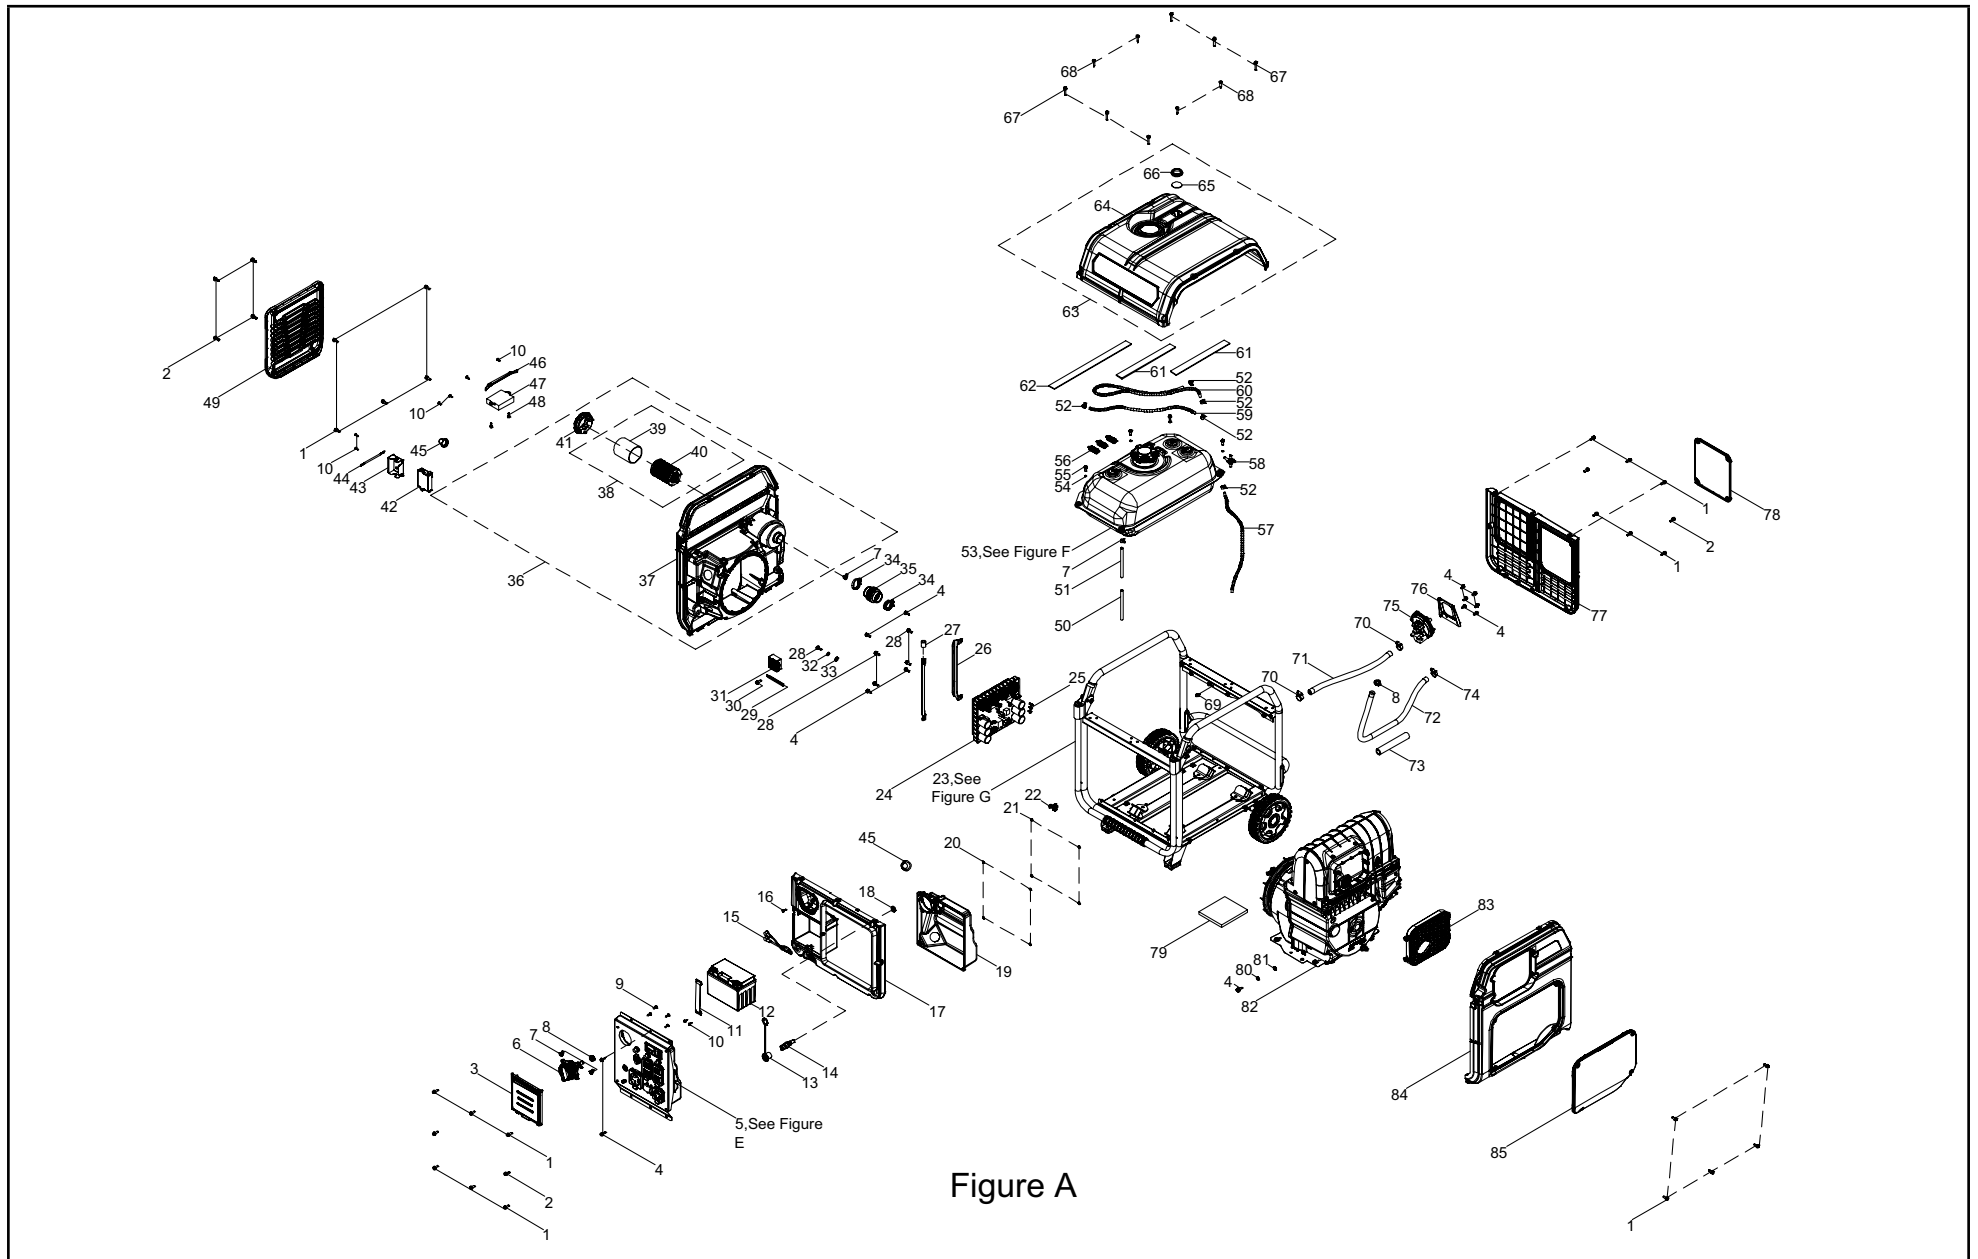

# INVERTER GENERATOR PARTS DIAGRAM

Figure A

**INVERTER GENERATOR PARTS LIST**

#	Part Number	Description	Qty.
1	100011219-0004	Flange Bolt M6 x 20	22
2	100011220-0003	Flange M6 x 25	8
3	100797454-0001	Battery Window	1
4	100011261-0014	Flange Bolt M6 x 12	13
5	100801919-0001	Panel Assembly, See Figure F	1
6	100799981	Switch Assembly	1
7	100771620	Clamp Ø8.5	4
8	100814681	Clamp	2
9	100011007-0002	Self-tapping Screw ST4.8 x 16	4
10	100032967-0003	Self-tapping Screw ST4.2 x 16	8
11	100748329	Tape	1
12	100766062-0004	Battery, 12Ah	1
13	100804033	Rubber Sheath	1
14	100790222	Gas Joint	1
15	100757075-0001	Battery Connecting Wire	1
16	100010946-0010	Screw M4 x 10	1
17	100797453-0001	Front Cover	1
18	100799415	Nut	1
19	100799584-0001	Protect Panel	1
20	100010907-0002	Flat Washer Ø4	4
21	100011450-0003	Flange Nut M4	4
22	100732285	Clip Ø23	1
23	100801121	Frame Assembly, See Figure G	1
24	100801920	Inverter Module, 120V 240V 60Hz	1
25	100143032-0001	Screw M4 x 10	3
26	100748324	Bracket, Inverter Module	2
27	100757920	Protective Jacket, Ø15.5 x Ø26 x 50	1
28	100011249-0004	Flange Bolt M5 x 12	5
29	100000655	Clip B	1
30	100011262-0004	Flange Bolt M6 x 14	1