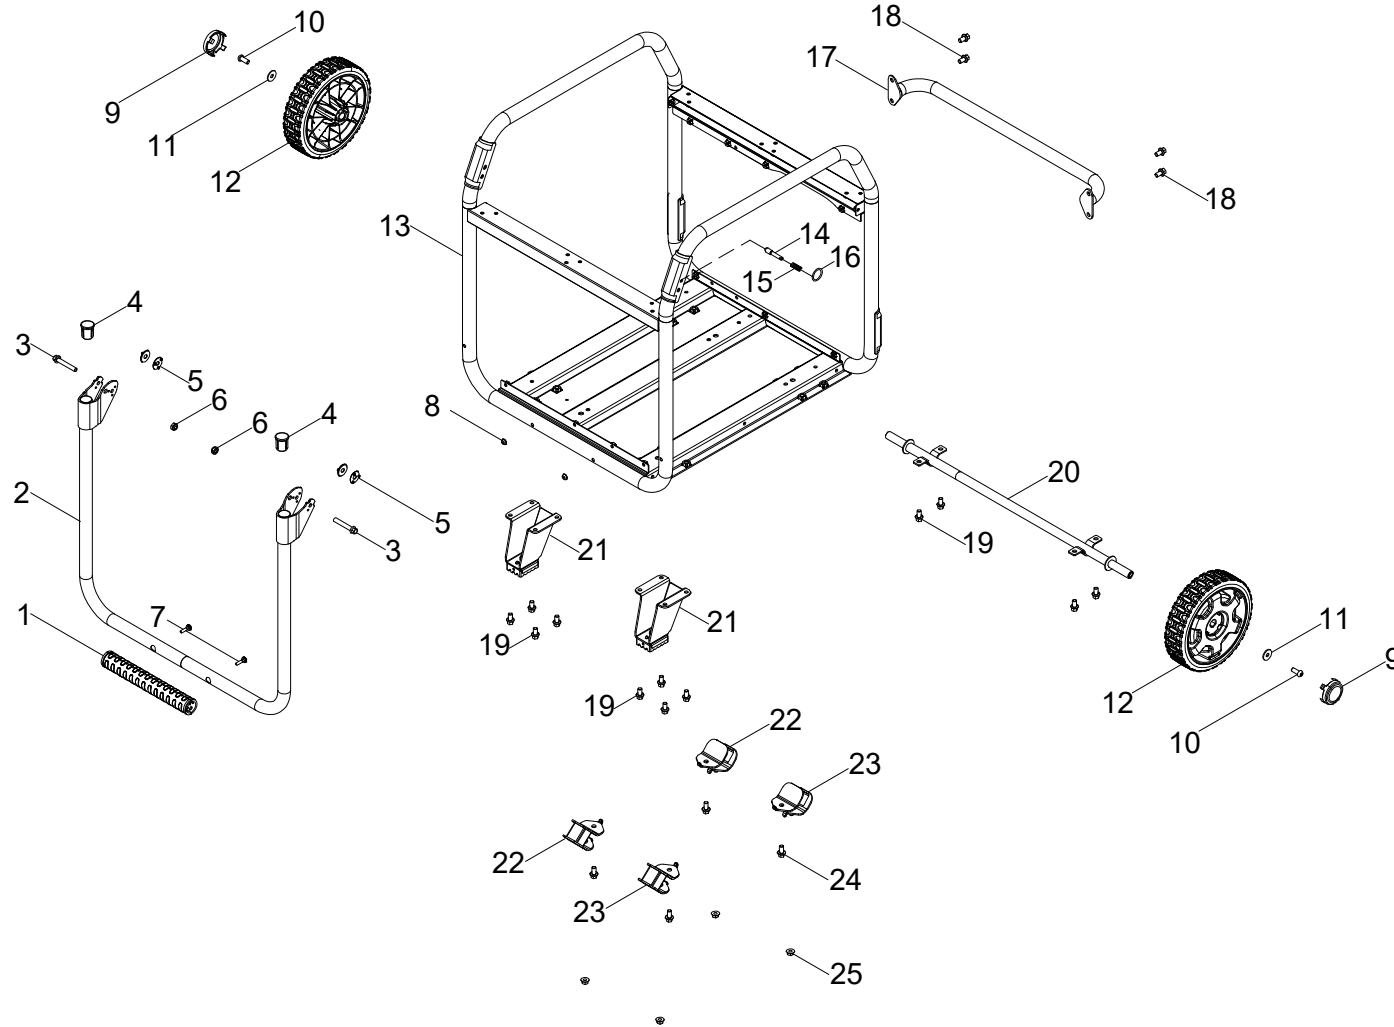

# CONTROL PANEL PARTS DIAGRAM

Figure F

**CONTROL PANEL PARTS LIST**

#	Part Number	Description	Qty.
1	100731570	Receptacle Cover, L14-50R	1
2	100731571	Receptacle Cover, L14-30R	1
3	100731574	Receptacle Cover, 5-20R	2
4	100762714	Intelligauge, INT5DINV	1
5	100120180	Cover, Circuit Breaker	3
6	100031552	O-Ring	3
7	100730628	Push-Button Start	1
8	100019782	Receptacle, 12 VDC	1
9	100011421-0003	Flange Nut M6	1
10	100010886-0004	Spring Washer Ø6	1
11	100010910-0003	Flat Washer Ø6	1
12	100092320	Earth Stud	1
13	100128826-0001	Lock Washer Ø6, Toothed	1
14	100010919-0002	Flat Washer Ø5	1
15	100010885-0003	Spring Washer Ø5	1
16	100011419-0001	Flange Nut M5	1
17	100019754	20Amp Circuit Breaker, Push Button	2
18	100057719	8Amp Circuit Breaker, Push Button	1
19	100020023	Receptacle L14-30R	1
20	100823575	Receptacle L14-50R	1
21	100727088	Breaker	1
22	100052461-0001	Receptacle 5-20R	2
23	100715692	Wire Harness Assembly	1
24	100823552	Control Panel	1

# FRAME ASSEMBLY PARTS DIAGRAM

Figure G

**FRAME ASSEMBLY PARTS LIST**

#	Part Number	Description	Qty.
1	100711157	Grip, Handle	1
2	100796469-0001	Handle	1
3	100796110-0001	Small Flange Bolt M8 x 50	2
4	100020747	Handle Stop Block	2
5	100068791	Washer	4
6	100070851-0001	Flange Nut M8	2
7	100095857-0005	Flange Bolt M4 x 18	2
8	100078853	Damping Pad, Handle	2
9	100712243-0001	Tire Cover, Yellow	2
10	100736116-0001	Screw M8 x 16	2
11	100010505-0002	Washer Ø8.5 x 1.5 x Ø23.5	2
12	100714023-0001	8 In. Wheel, Yellow	2
13	100797082-0001	Frame	1
14	100731909	Pin	1
15	100797461	Spring	1
16	100798579	Chain	1
17	100748299-0001	Handrail	1
18	100079508-0003	Flange Bolt M8 x 14	4
19	100011230-0002	Flange Bolt M8 x 16	12
20	100797083-0001	Wheel Shaft Assembly	1
21	100797084-0001	Support Base	2
22	100055088-0001	Vibration Mount 1, Support	2
23	100735650-0001	Vibration Mount 2, Support	2
24	100079508-0002	Flange Bolt M8 x 14	4
25	100011464-0006	Flange Nut M8	4

# WIRING DIAGRAM