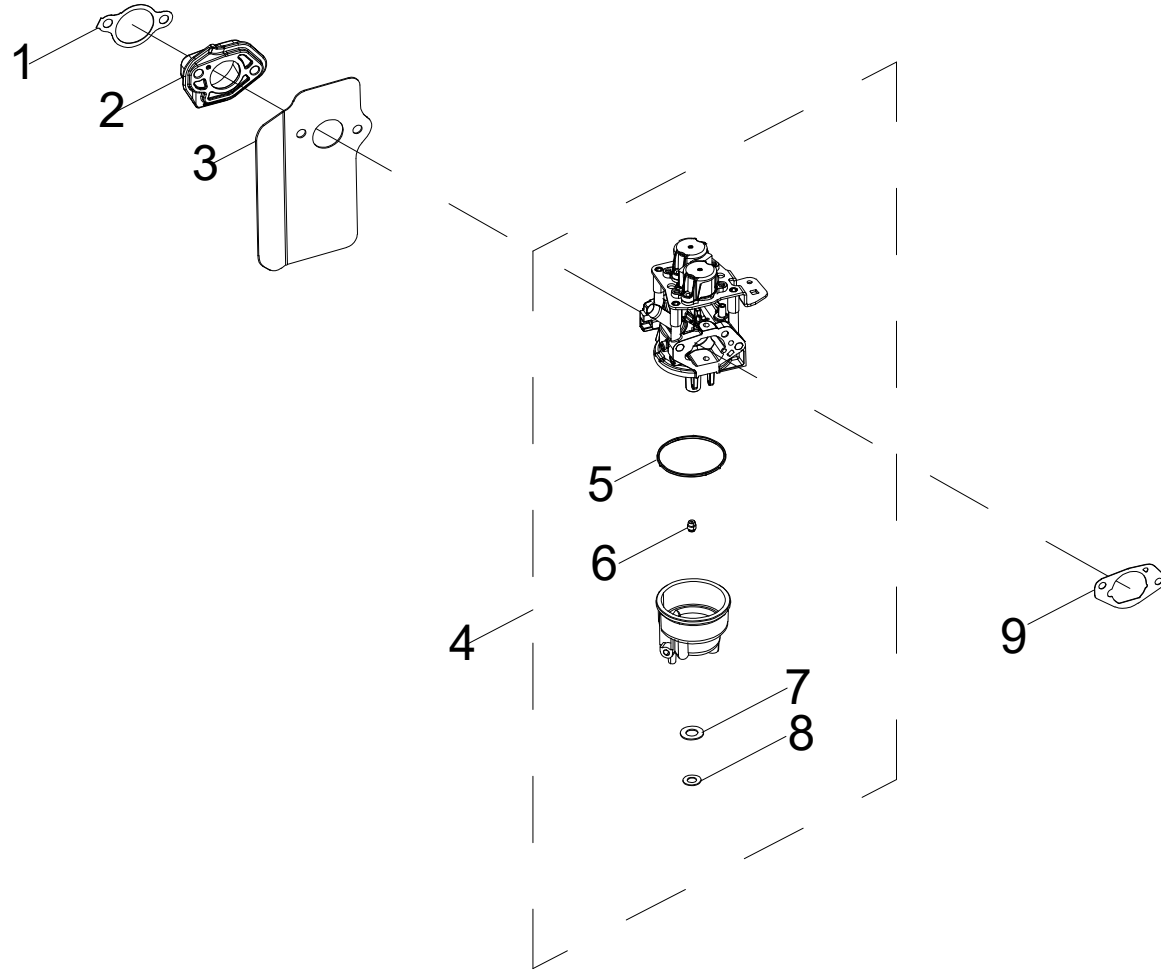

## CYLINDER HEAD PARTS DIAGRAM

Figure C

**CYLINDER HEAD PARTS LIST**

#	Part Number	Description	Qty.
1	100004576	Valve Collet	4
2	100004589	Valve Adjust Cap, Exhaust	2
3	100004516	Valve Spring Seat, 182F	2
4	100067633	Spring Valve	2
5	100004602	Valve Seal Guide	1
6	100011518-0001	Small Flange Bolt M5 x 12	2
7	100765720	Shaft, Rocker Arm	2
8	100728722	Rocker Arm Assembly	2
9	100787693	Cylinder Head	1
10	100798372	Stud Bolt M8 x 56	2
11	100099271	Stud Bolt M6-8 x 115	2
12	100009377	Spark Plug(E7RTC)	1
13	100728728	Valve Exhaust	1
14	100728727	Valve Intake	1
15	100753098	Gasket, Cylinder Head	1

## CARBURETOR PARTS DIAGRAM

Figure D

**CARBURETOR PARTS LIST**

#	Part Number	Description	Qty.
1	100728730	Gasket, Insulator	1
2	100786753	Insulator, Carburetor	1
3	100763708	Gasket, Carburetor	1
4	100799841	Carburetor	1
5	100085766	Fuel Bowl Mounting Bolt Gasket	1
6	100777320	Main Jet Standard (100)	1
	100089154	Main Jet Standard (98)	/
7	100134226	O-Ring 1	1
8	100134227	O-Ring 2	1
9	100717415	Gasket, Air Filter Base	1