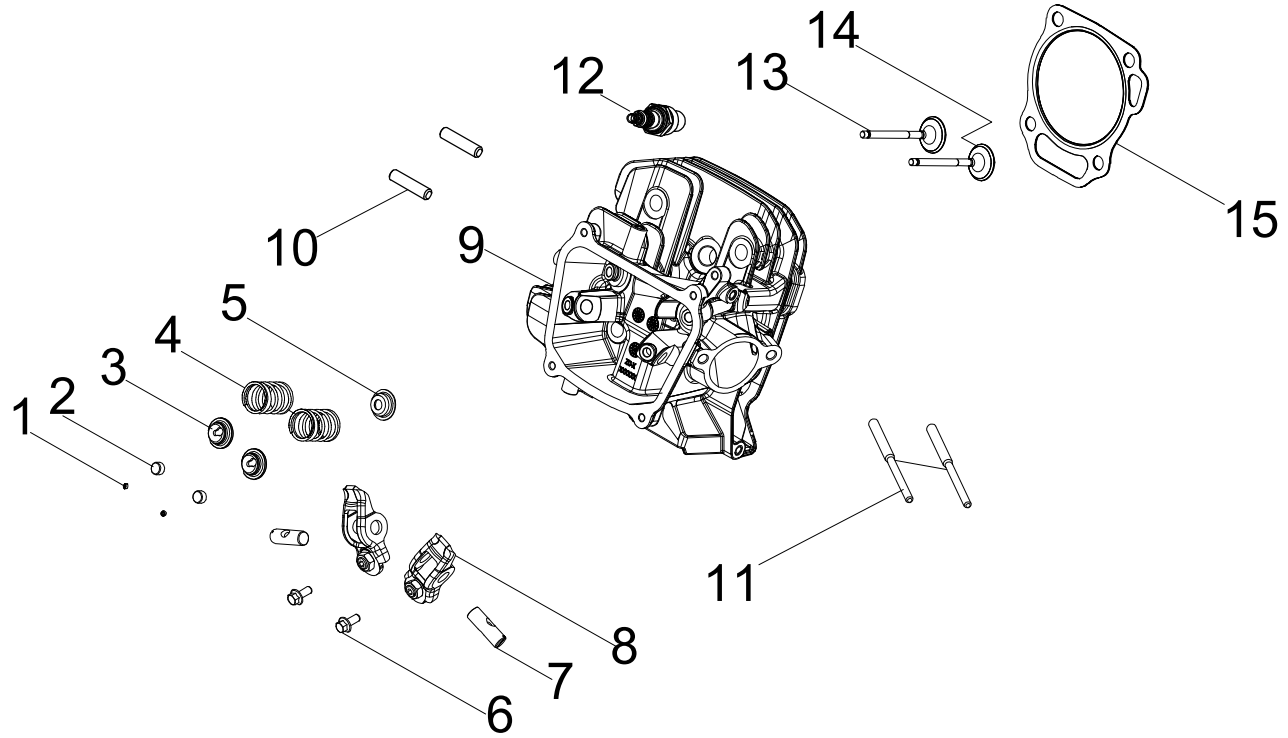

## CYLINDER HEAD PARTS DIAGRAM

Figure C

**CYLINDER HEAD PARTS LIST**

#	Part Number	Description	Qty.
1	100004576	Valve Collet	4
2	100004589	Valve Adjust Cap, Exhaust	2
3	100004516	Valve Spring Seat, 182F	2
4	100067633	Spring Valve	2
5	100004602	Valve Seal Guide	1
6	100011518-0001	Small Flange Bolt M5 x 12	2
7	100765720	Shaft, Rocker Arm	2
8	100728722	Rocker Arm Assembly	2
9	100787693	Cylinder Head	1
10	100798372	Stud Bolt M8 x 56	2
11	100099271	Stud Bolt M6-8 x 115	2
12	100009377	Spark Plug(E7RTC)	1
13	100728728	Valve Exhaust	1
14	100728727	Valve Intake	1
15	100753098	Gasket, Cylinder Head	1

## CARBURETOR PARTS DIAGRAM

Figure D

**CARBURETOR PARTS LIST**

#	Part Number	Description	Qty.
1	100728730	Gasket, Insulator	1
2	100786753	Insulator, Carburetor	1
3	100763708	Gasket, Carburetor	1
4	100799841	Carburetor	1
5	100085766	Fuel Bowl Mounting Bolt Gasket	1
6	100777320	Main Jet Standard (100)	1
	100089154	Main Jet Standard (98)	/
7	100134226	O-Ring 1	1
8	100134227	O-Ring 2	1
9	100717415	Gasket, Air Filter Base	1