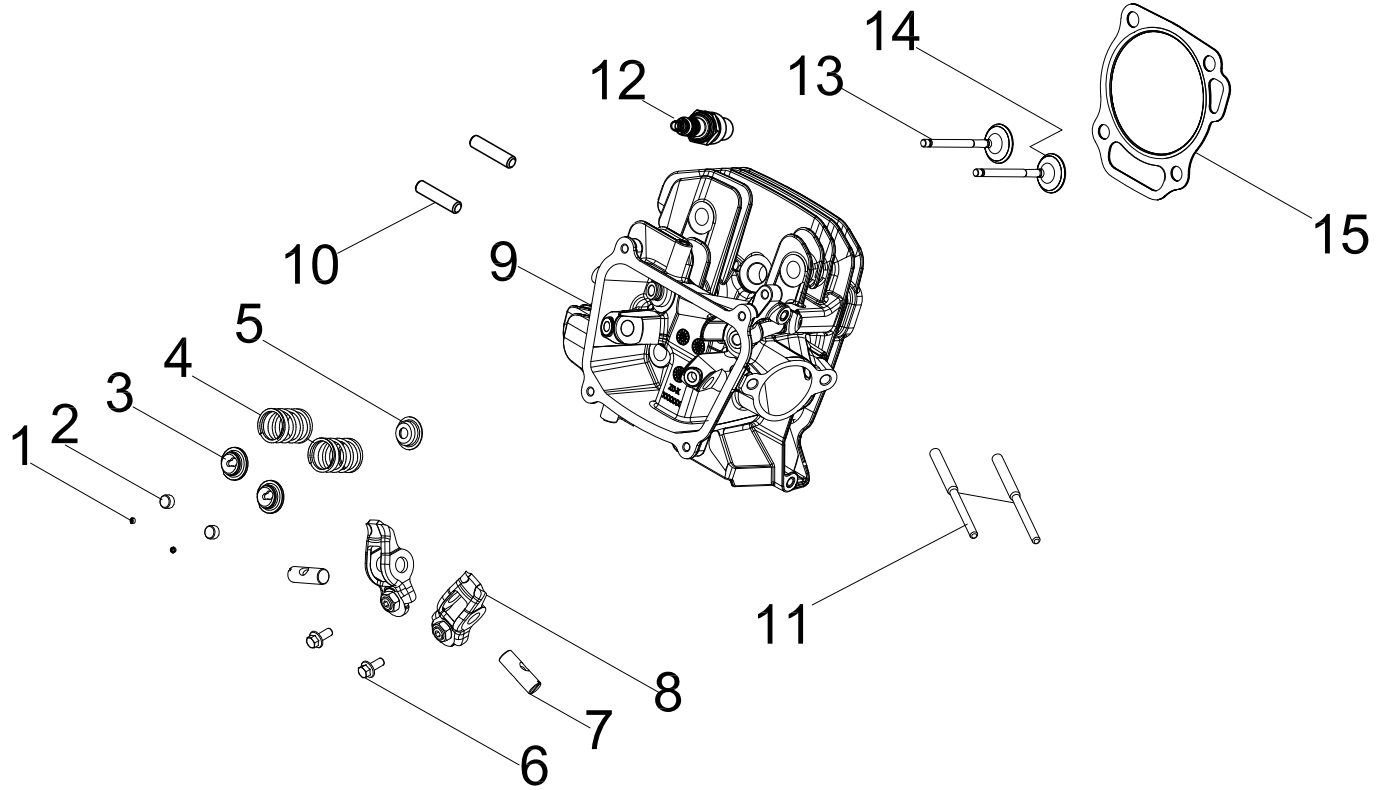

ENGINE PARTS DIAGRAM

Figure B

ENGINE PARTS LIST

#	Part Number	Description	Qty.
1	100081994	Alignment Bolt	4
2	100786706	Valve Cover	1
3	100011264-0003	Flange Bolt M6 x 16	7
4	100794576	Cylinder Head Cover Assembly	1
5	100786754	Breather Tube	1
6	100728729	Gasket, Cylinder Head Cover	1
7	100746630	Flange Bolt M10 x 1.25 x 87	4
8	100797892	Cylinder Head Assembly, See Figure C	1
9	100051338-0001	Flange Bolt M5 x 12	2
10	100154368	Spark Arrester Assembly	1
11	100031780-0001	Flange Bolt M5 x 16	2
12	100749058	Flange	1
13	100761994	Gasket, Muffler	1
14	100748127	Muffler Guard	1
15	100011422-0017	Flange Nut M8	2
16	100011472-0001	Auto-lock Flange Nut M8	2
17	100011276-0003	Flange Bolt M6 x 55	5
18	100000655	Wire Clip B	3
19	100748120	Exhaust Muffler Assembly	1
20	100748126	Shroud	1
21	100006941	Gasket, Muffler	1
22	100786755	Stud Bolt M6 x 47	1
23	100011464-0003	Flange Nut M8	8
24	100010899-0002	Big Washer Ø8	4
25	100011313-0004	Flange Bolt M8 x 20	2
26	100748247	Support Board	1
27	100011318-0003	Flange Bolt M8 x 30	2
28	100805535	Carburetor Assembly, See Figure D	1
29	100000667	Clip Ø8 x 8	1
30	100159468-0001	Clamp, Fuel Hose	1

CYLINDER HEAD PARTS DIAGRAM

Figure C

CYLINDER HEAD PARTS LIST

#	Part Number	Description	Qty.
1	100004576	Valve Collet	4
2	100004589	Valve Adjust Cap, Exhaust	2
3	100004516	Valve Spring Seat, 182F	2
4	100067633	Spring Valve	2
5	100004602	Oil Drip Pan	1
6	100011518-0001	M5 x 12 Small Flange Bolt	2
7	100765720	Rocker Arm Shaft	2
8	100728722	Rocker Arm Assembly	2
9	100787693	Cylinder Head	1
10	100798372	M8 x 56 Stud Bolt	2
11	100099271	M6-8 x 115 Stud Bolt	2
12	100009377	Spark Plug(E7RTC)	1
13	100728728	Valve Exhaust	1
14	100728727	Valve Intake	1
15	100753098	Cylinder Head Gasket	1