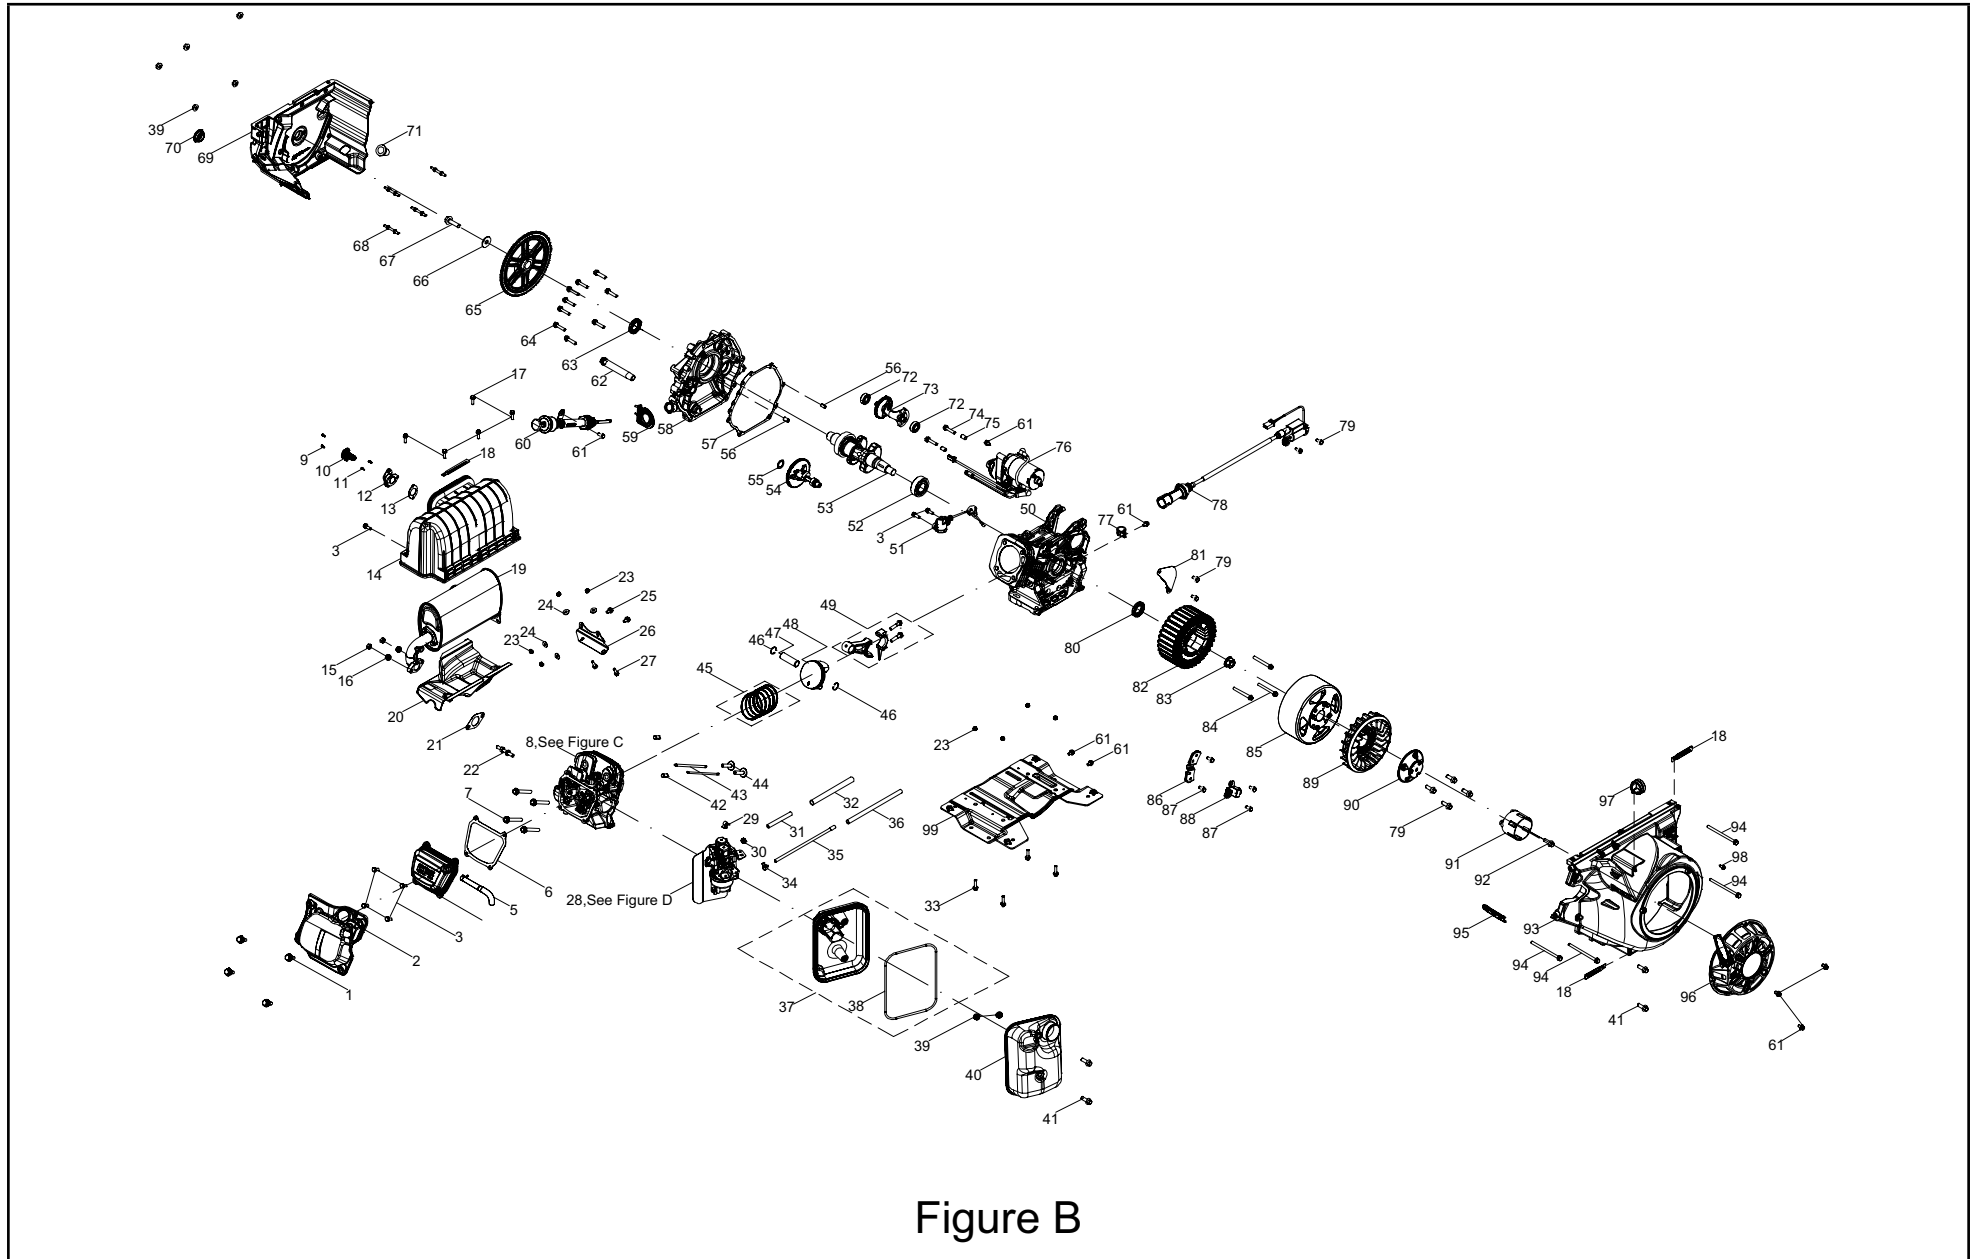

ENGINE PARTS DIAGRAM

Figure B

ENGINE PARTS LIST

#	Part Number	Description	Qty.
1	100081994	Alignment Bolt	4
2	100786706	Valve Cover	1
3	100011264-0003	Flange Bolt M6 x 16	7
4	100794576	Cylinder Head Cover Assembly	1
5	100786754	Breather Tube	1
6	100728729	Gasket, Cylinder Head Cover	1
7	100746630	Flange Bolt M10 x 1.25 x 87	4
8	100797892	Cylinder Head Assembly, See Figure C	1
9	100051338-0001	Flange Bolt M5 x 12	2
10	100154368	Spark Arrester Assembly	1
11	100031780-0001	Flange Bolt M5 x 16	2
12	100749058	Flange	1
13	100761994	Gasket, Muffler	1
14	100748127	Muffler Guard	1
15	100011422-0017	Flange Nut M8	2
16	100011472-0001	Auto-lock Flange Nut M8	2
17	100011276-0003	Flange Bolt M6 x 55	5
18	100000655	Wire Clip B	3
19	100748120	Exhaust Muffler Assembly	1
20	100748126	Shroud	1
21	100006941	Gasket, Muffler	1
22	100786755	Stud Bolt M6 x 47	1
23	100011464-0003	Flange Nut M8	8
24	100010899-0002	Big Washer Ø8	4
25	100011313-0004	Flange Bolt M8 x 20	2
26	100748247	Support Board	1
27	100011318-0003	Flange Bolt M8 x 30	2
28	100805535	Carburetor Assembly, See Figure D	1
29	100000667	Clip Ø8 x 8	1
30	100159468-0001	Clamp, Fuel Hose	1