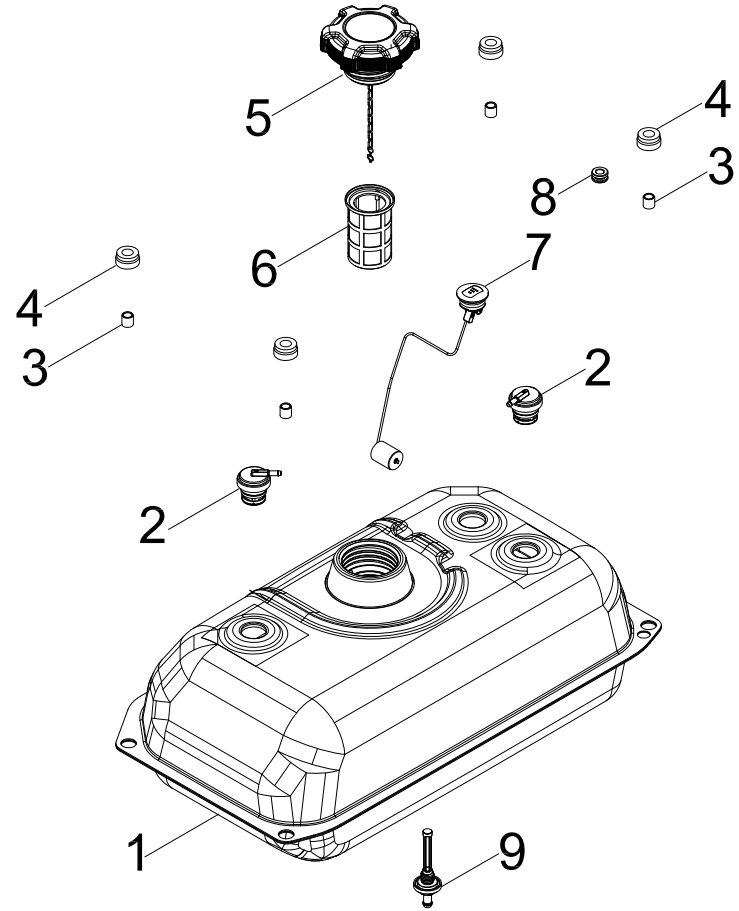

CYLINDER HEAD PARTS DIAGRAM

Figure C

CYLINDER HEAD PARTS LIST

#	Part Number	Description	Qty.
1	100004576	Valve Collet	4
2	100004589	Valve Adjust Cap, Exhaust	2
3	100004516	Valve Spring Seat, 182F	2
4	100067633	Spring Valve	2
5	100004602	Oil Drip Pan	1
6	100011518-0001	M5 x 12 Small Flange Bolt	2
7	100765720	Rocker Arm Shaft	2
8	100728722	Rocker Arm Assembly	2
9	100787693	Cylinder Head	1
10	100798372	M8 x 56 Stud Bolt	2
11	100099271	M6-8 x 115 Stud Bolt	2
12	100009377	Spark Plug(E7RTC)	1
13	100728728	Valve Exhaust	1
14	100728727	Valve Intake	1
15	100753098	Cylinder Head Gasket	1

FUEL TANK PARTS DIAGRAM

Figure E

FUEL TANK PARTS LIST

#	Part Number	Description	Qty.
1	100800483-0001	Fuel Tank, 23L	1
2	100720340	Reversal Valve	2
3	100021118	Bushing, Ø12 x Ø9 x 13	4
4	100032369	Vibration Mounting, Fuel Tank	4
5	100142004	Fuel Tank Cap	1
6	100760633	Fuel Level Filter Assembly	1
7	100751383	Fuel Indicator	1
8	100009075	Vibration Mount	1
9	100808666	Fuel Valve	1

CONTROL PANEL PARTS DIAGRAM

Figure F

CONTROL PANEL PARTS LIST

#	Part Number	Description	Qty.
1	100731570	Receptacle Cover, L14-50R	1
2	100731571	Receptacle Cover, L14-30R	1
3	100731574	Receptacle Cover, 5-20R	2
4	100762714	Intelligauge, INT5DINV	1
5	100120180	Cover, Circuit Breaker	3
6	100031552	O-Ring	3
7	100730628	Push-Button Start	1
8	100019782	Receptacle, 12 VDC	1
9	100011421-0003	M6 Flange Nut	1
10	100010886-0004	Spring Washer Ø6	1
11	100010910-0003	Flat Washer Ø6	1
12	100092320	Ground Stud	1
13	100823552	Control Panel	1
14	100128826-0001	Toothed Lock Washer Ø6	1
15	100010919-0002	Flat Washer Ø5	1
16	100010885-0003	Spring Washer Ø5	1
17	100011419-0001	M5 Flange Nut	1
18	100019754	20Amp Circuit Breaker, Push Button	2
19	100057719	8Amp Circuit Breaker, Push Button	1
20	100020023	Receptacle L14-30R	1
21	100823575	Receptacle L14-50R	1
22	100019957	Breaker	1
23	100052461-0001	Receptacle 5-20R	2
24	100715692	Wire Harness Assembly	1