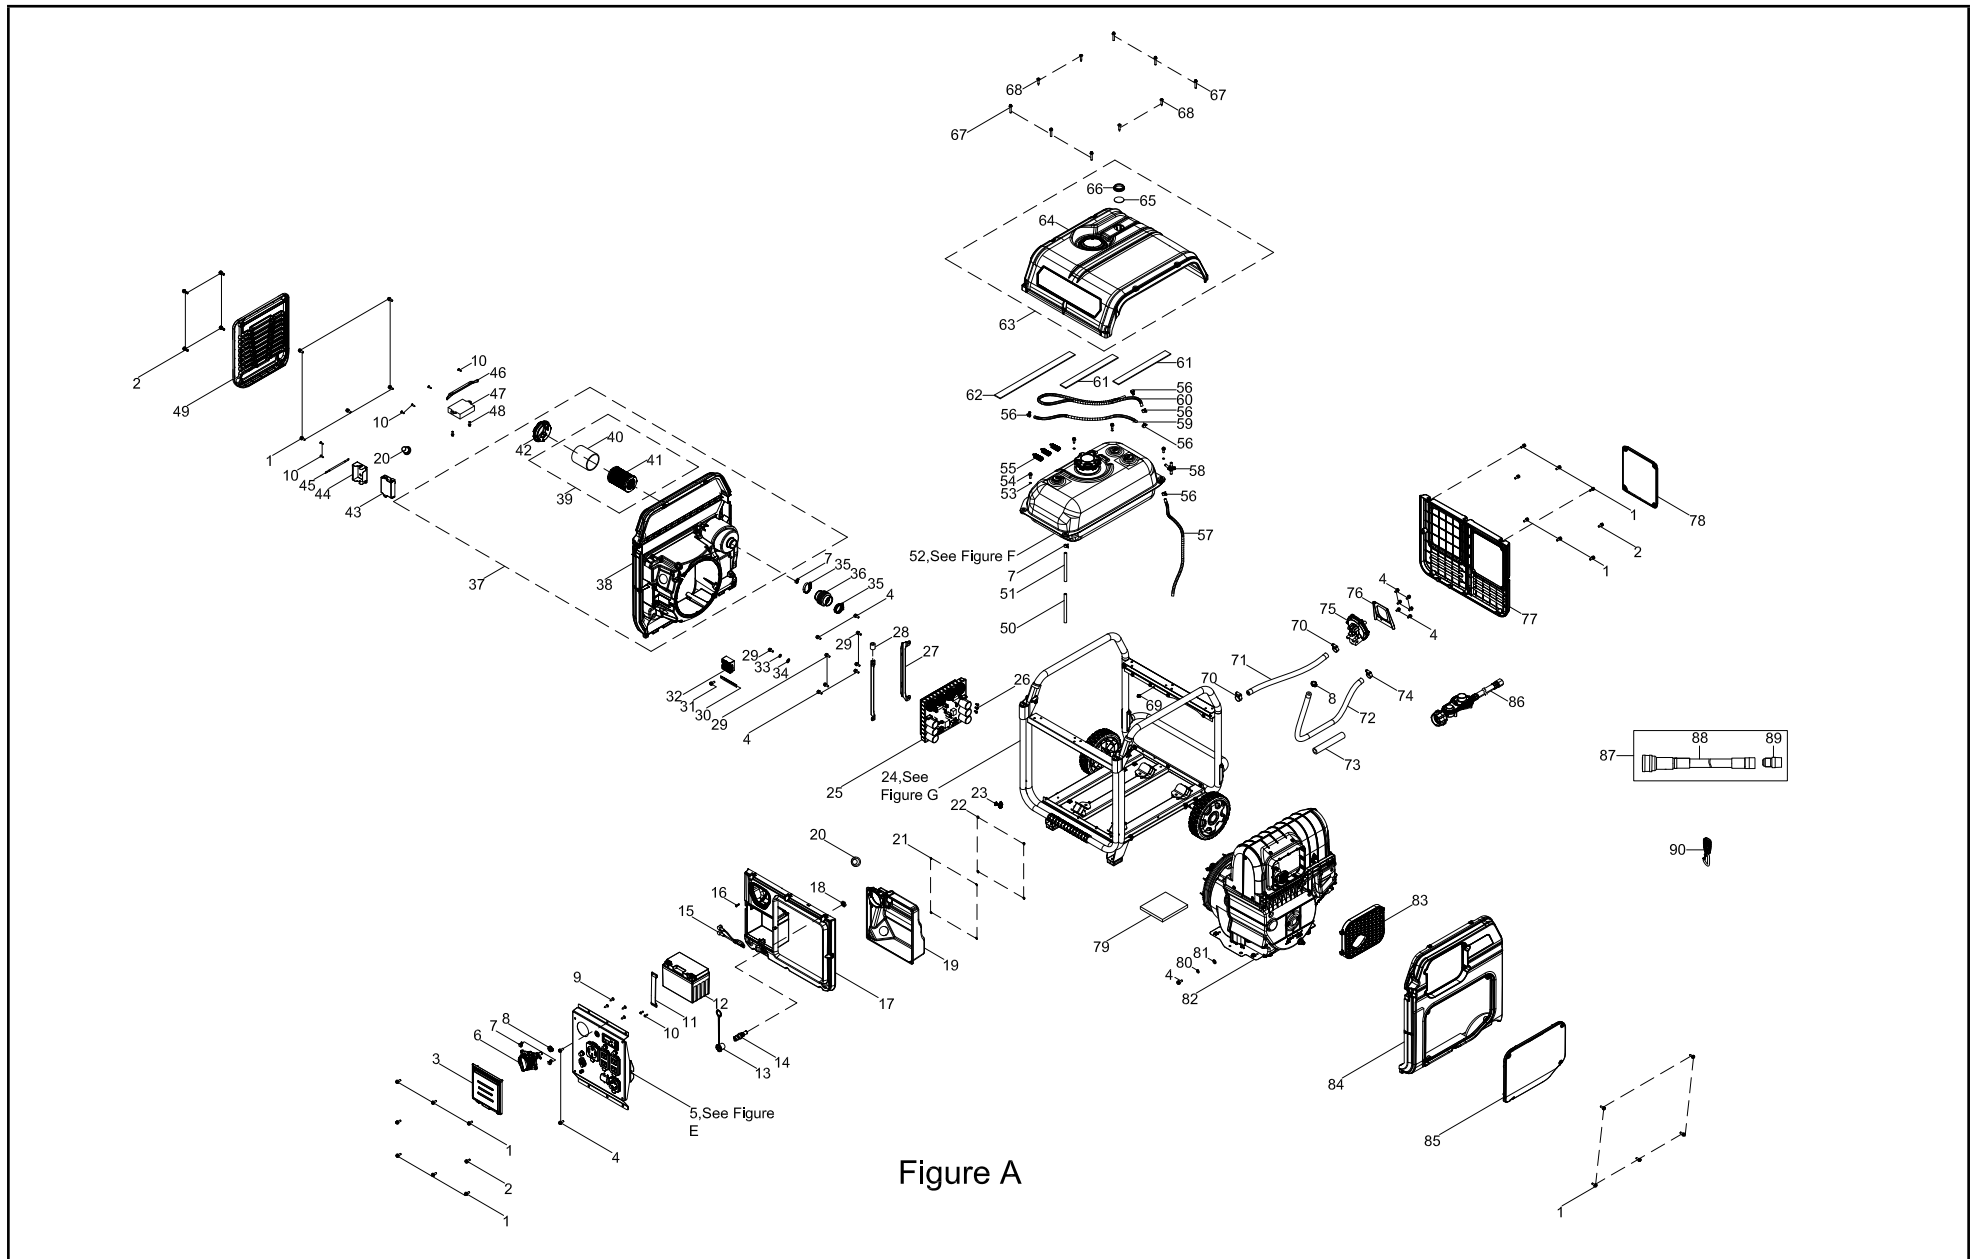

TABLE OF CONTENTS

Inverter Generator Parts Diagram	3
Inverter Generator Parts List	4
Engine Parts Diagram	6
Engine Parts List	7
Cylinder Head Parts Diagram	9
Cylinder Head Parts List	10
Carburetor Parts Diagram	11
Carburetor Parts List	12
Fuel Tank Parts Diagram	13
Fuel Tank Parts List	14
Control Panel Parts Diagram	15
Control Panel Parts List	16
Frame Assembly Parts Diagram	17
Frame Assembly Parts List	18
Wiring Diagram	19

INVERTER GENERATOR PARTS DIAGRAM

Figure A

INVERTER GENERATOR PARTS LIST

#	Part Number	Description	Qty.
1	100011219-0004	M6 x 20 Flange Bolt	22
2	100011220-0003	M6 x 25 Flange Bolt	8
3	100748328-0002	Battery Window	1
4	100011261-0014	M6 x 12 Flange Bolt	13
5	100797074-0001	Panel Assembly, See Figure F	1
6	100799981	Switch Assembly	1
7	100771620	Clamp Ø8.5	4
8	100814681	Clamp	2
9	100011007-0002	Self-tapping Screw ST4.8 x 16	4
10	100032967-0003	Self-tapping Screw ST4.2 x 16	8
11	100748329	Tape	1
12	100766062-0004	Battery, 12Ah	1
13	100804033	Rubber Sheath	1
14	100790222	Gas Joint	1
15	100757075-0001	Battery Connecting Wire	1
16	100010946-0010	M4 x 10 Screw	1
17	100748327-0002	Front Cover	1
18	100799415	Nut	1
19	100799585-0001	Protect Panel	1
20	100771350	Wire Jacket	2
21	100010907-0002	Flat Washer Ø4	4
22	100011450-0003	M4 Flange Nut	4
23	100732285	Clip Ø23	1
24	100801121	Frame Assembly, See Figure G	1
25	100801920	Inverter Module, 120V 240V 60Hz	1
26	100143032-0001	M4 x 10 Screw	3
27	100748324	Bracket, Inverter Module	2
28	100757920	Protective Jacket, Ø15.5 x Ø26 x 50	1
29	100011249-0004	M5 x 12 Flange Bolt	5
30	100000655	Clip B	1