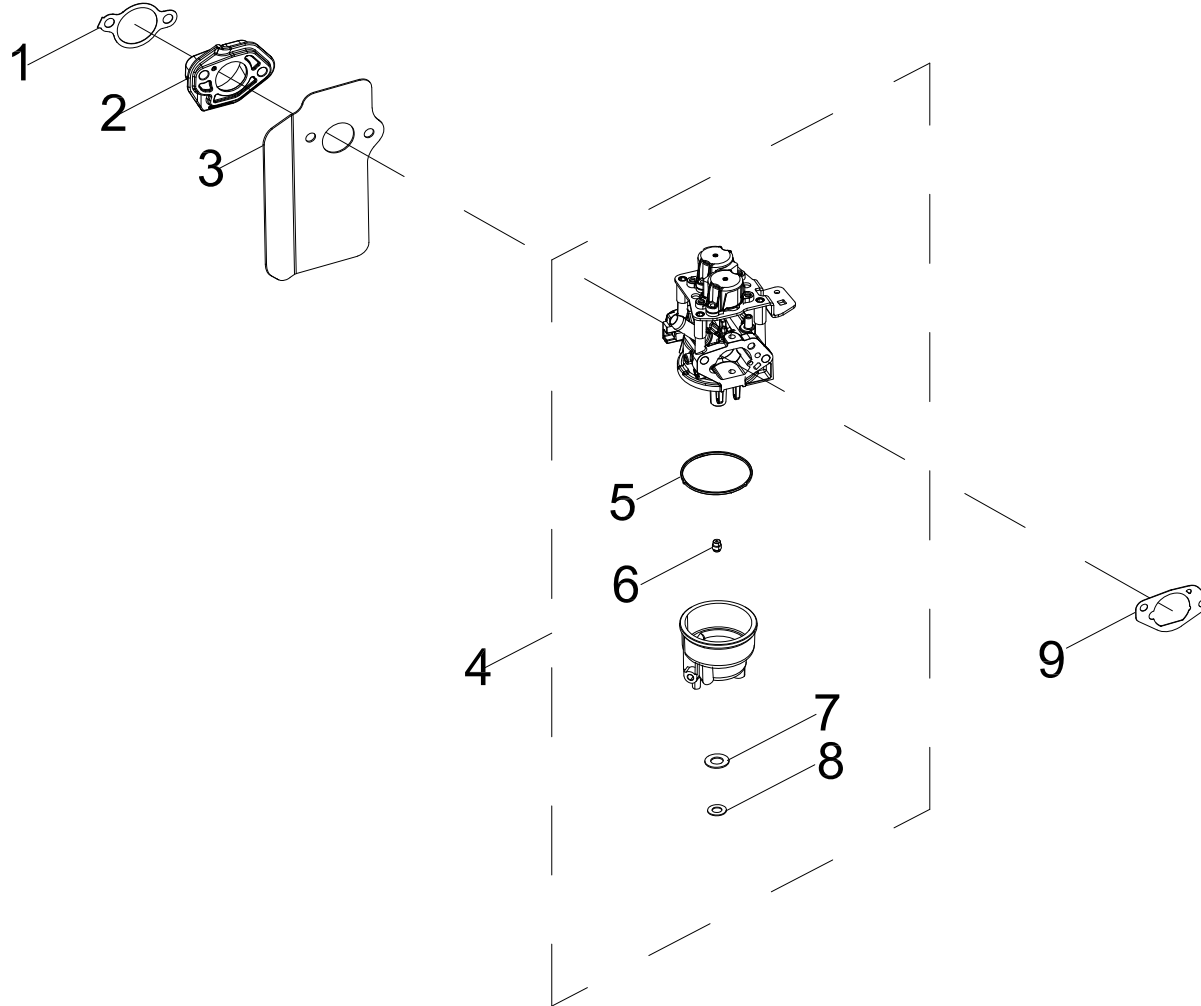

CYLINDER HEAD PARTS DIAGRAM

Figure C

CYLINDER HEAD PARTS LIST

#	Part Number	Description	Qty.
1	100004576	Valve Collet	4
2	100004589	Valve Adjust Cap, Exhaust	2
3	100004516	Valve Spring Seat, 182F	2
4	100067633	Spring Valve	2
5	100004602	Oil Drip Pan	1
6	100011518-0001	M5 x 12 Small Flange Bolt	2
7	100765720	Rocker Arm Shaft	2
8	100728722	Rocker Arm Assembly	2
9	100787693	Cylinder Head	1
10	100798372	M8 x 56 Stud Bolt	2
11	100099271	M6-8 x 115 Stud Bolt	2
12	100009377	Spark Plug(E7RTC)	1
13	100728728	Valve Exhaust	1
14	100728727	Valve Intake	1
15	100753098	Cylinder Head Gasket	1

CARBURETOR PARTS DIAGRAM

Figure D

CARBURETOR PARTS LIST

#	Part Number	Description	Qty.
1	100728730	Insulator Gasket	1
2	100786753	Carburetor Insulator	1
3	100763708	Carburetor Gasket	1
4	100799841	Carburetor	1
5	100085766	Fuel Bowl Mounting Bolt Gasket	1
6	100777320	Main Jet Standard (100)	1
	100089154	Main Jet Standard (98)	/
7	100134226	O-Ring 1	1
8	100134227	O-Ring 2	1
9	100717415	Air Filter Base Gasket	1