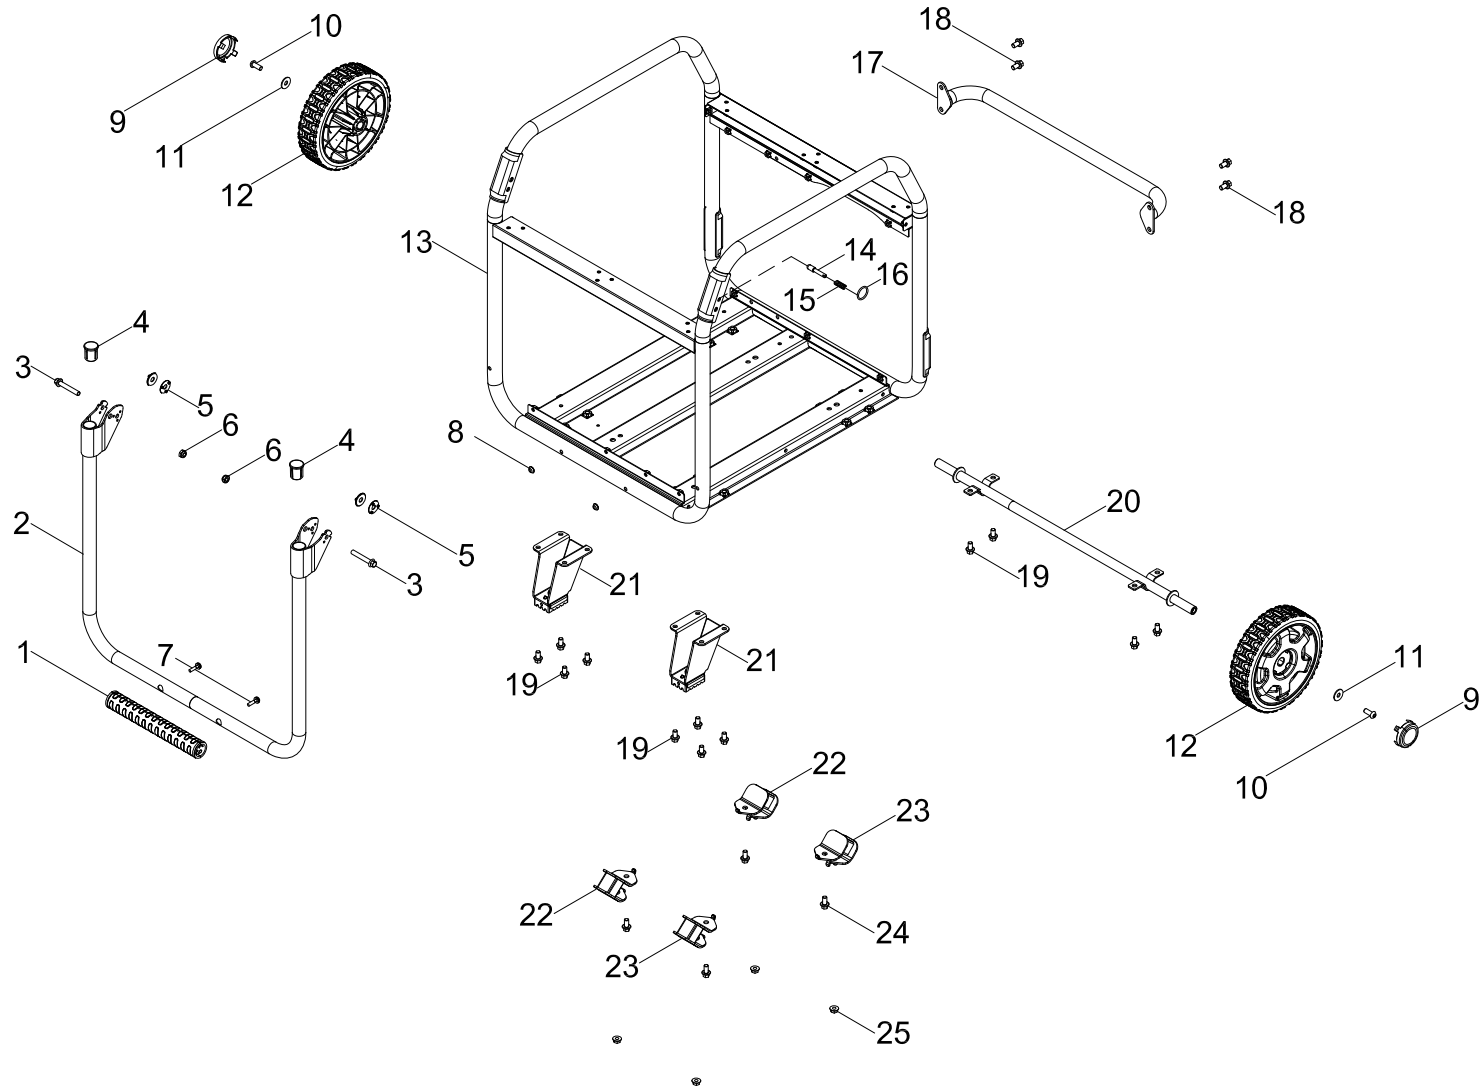

CONTROL PANEL PARTS DIAGRAM

Figure F

CONTROL PANEL PARTS LIST

#	Part Number	Description	Qty.
1	100731570	Receptacle Cover, L14-50R	1
2	100731571	Receptacle Cover, L14-30R	1
3	100731574	Receptacle Cover, 5-20R	2
4	100762714	Intelligauge, INT5DINV	1
5	100120180	Cover, Circuit Breaker	3
6	100031552	O-Ring	3
7	100730628	Push-Button Start	1
8	100019782	Receptacle, 12 VDC	1
9	100011421-0003	M6 Flange Nut	1
10	100010886-0004	Spring Washer Ø6	1
11	100010910-0003	Flat Washer Ø6	1
12	100092320	Ground Stud	1
13	100823552	Control Panel	1
14	100128826-0001	Toothed Lock Washer Ø6	1
15	100010919-0002	Flat Washer Ø5	1
16	100010885-0003	Spring Washer Ø5	1
17	100011419-0001	M5 Flange Nut	1
18	100019754	20Amp Circuit Breaker, Push Button	2
19	100057719	8Amp Circuit Breaker, Push Button	1
20	100020023	Receptacle L14-30R	1
21	100823575	Receptacle L14-50R	1
22	100019957	Breaker	1
23	100052461-0001	Receptacle 5-20R	2
24	100715692	Wire Harness Assembly	1

FRAME ASSEMBLY PARTS DIAGRAM

Figure G

FRAME ASSEMBLY PARTS LIST

#	Part Number	Description	Qty.
1	100711157	Handle Grip	1
2	100796469-0001	Handle	1
3	100796110-0001	M8 x 50 Small Flange Bolt	2
4	100020747	Handle Stop Block	2
5	100068791	Washer	4
6	100070851-0001	M8 Flange Nut	2
7	100095857-0005	M4 x 18 Flange Bolt	2
8	100078853	Handle Damping Pad	2
9	100712243-0001	Tire Cover, Yellow	2
10	100736116-0001	M8 x 16 Screw	2
11	100010505-0002	Washer Ø8.5 x 1.5 x Ø23.5	2
12	100714023-0001	8 In. Wheel, Yellow	2
13	100797082-0001	Frame	1
14	100731909	Pin	1
15	100797461	Spring	1
16	100798579	Chain	1
17	100748299-0001	Handrail	1
18	100079508-0003	M8 x 14 Flange Bolt	4
19	100011230-0002	M8 x 16 Flange Bolt	12
20	100797083-0001	Wheel Shaft Assembly	1
21	100797084-0001	Support Base	2
22	100055088-0001	Vibration Mount 1, Support	2
23	100735650-0001	Vibration Mount 2, Support	2
24	100079508-0002	M8 x 14 Flange Bolt	4
25	100011464-0006	M8 Flange Nut	4

WIRING DIAGRAM