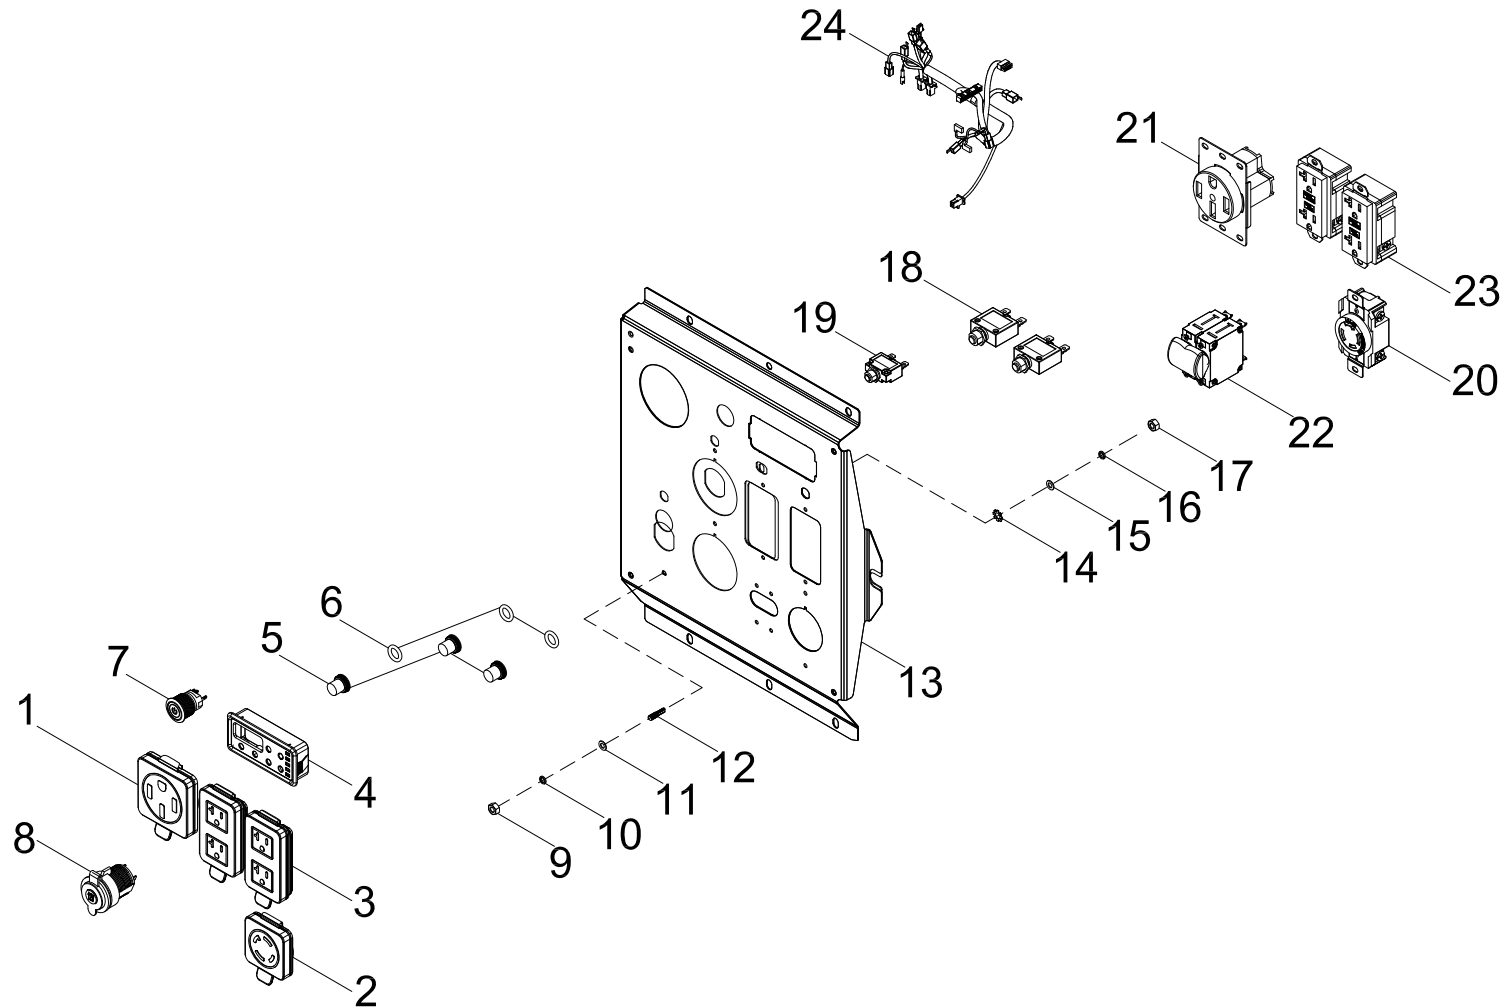

CONTROL PANEL PARTS DIAGRAM

Figure F

CONTROL PANEL PARTS LIST

#	Part Number	Description	Qty.
1	100731570	Receptacle Cover, L14-50R	1
2	100731571	Receptacle Cover, L14-30R	1
3	100731574	Receptacle Cover, 5-20R	2
4	100762714	Intelligauge, INT5DINV	1
5	100120180	Cover, Circuit Breaker	3
6	100031552	O-Ring	3
7	100730628	Push-Button Start	1
8	100019782	Receptacle, 12 VDC	1
9	100011421-0003	M6 Flange Nut	1
10	100010886-0004	Spring Washer Ø6	1
11	100010910-0003	Flat Washer Ø6	1
12	100092320	Ground Stud	1
13	100823552	Control Panel	1
14	100128826-0001	Toothed Lock Washer Ø6	1
15	100010919-0002	Flat Washer Ø5	1
16	100010885-0003	Spring Washer Ø5	1
17	100011419-0001	M5 Flange Nut	1
18	100019754	20Amp Circuit Breaker, Push Button	2
19	100057719	8Amp Circuit Breaker, Push Button	1
20	100020023	Receptacle L14-30R	1
21	100823575	Receptacle L14-50R	1
22	100019957	Breaker	1
23	100052461-0001	Receptacle 5-20R	2
24	100715692	Wire Harness Assembly	1

FRAME ASSEMBLY PARTS DIAGRAM

Figure G

FRAME ASSEMBLY PARTS LIST

#	Part Number	Description	Qty.
1	100711157	Handle Grip	1
2	100796469-0001	Handle	1
3	100796110-0001	M8 x 50 Small Flange Bolt	2
4	100020747	Handle Stop Block	2
5	100068791	Washer	4
6	100070851-0001	M8 Flange Nut	2
7	100095857-0005	M4 x 18 Flange Bolt	2
8	100078853	Handle Damping Pad	2
9	100712243-0001	Tire Cover, Yellow	2
10	100736116-0001	M8 x 16 Screw	2
11	100010505-0002	Washer Ø8.5 x 1.5 x Ø23.5	2
12	100714023-0001	8 In. Wheel, Yellow	2
13	100797082-0001	Frame	1
14	100731909	Pin	1
15	100797461	Spring	1
16	100798579	Chain	1
17	100748299-0001	Handrail	1
18	100079508-0003	M8 x 14 Flange Bolt	4
19	100011230-0002	M8 x 16 Flange Bolt	12
20	100797083-0001	Wheel Shaft Assembly	1
21	100797084-0001	Support Base	2
22	100055088-0001	Vibration Mount 1, Support	2
23	100735650-0001	Vibration Mount 2, Support	2
24	100079508-0002	M8 x 14 Flange Bolt	4
25	100011464-0006	M8 Flange Nut	4

WIRING DIAGRAM