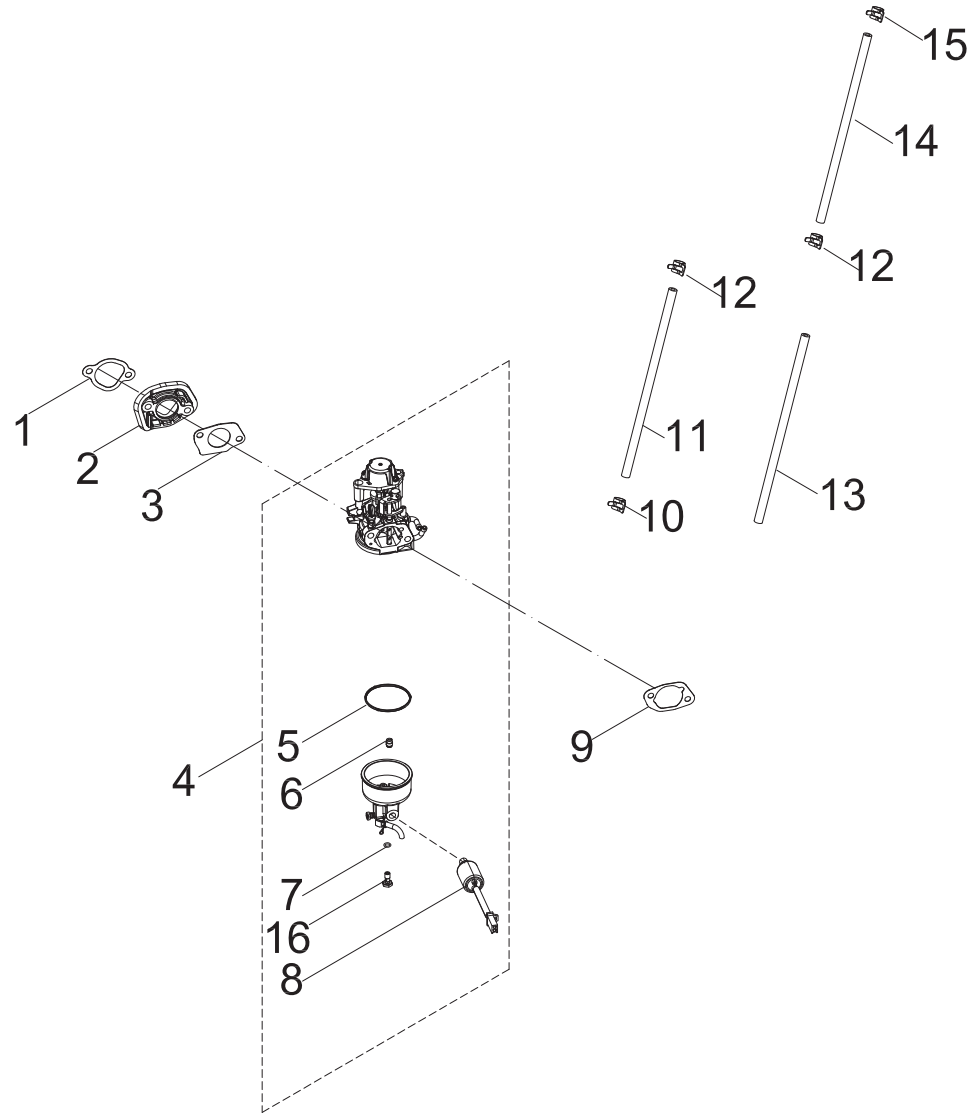

## CYLINDER HEAD PARTS DIAGRAM

Figure C

**CYLINDER HEAD PARTS LIST**

#	Part Number	Description	Qty.
1	100011518-0001	Bolt, M5 x 12	2
2	100772595	Rocker Arm Assembly	2
3	100765720	Rocker Arm Coreshaft	2
4	100713979	Valve Spring	2
5	100004588	Valve Adjust Cap, Exhaust	2
6	100073758	Valve Spring Seat	2
7	100073840	Valve Locker	4
8	100004599	Intake Valve Seal	2
9	100772598	Exhaust Valve	1
10	100762052	Stud, M6 x 95	2
11	100777131	Cylinder Head	1
12	100775176	Gasket, Cylinder Head	1
13	100772597	Intake Valve	1
14	100009378	Spark Plug	1

# CARBURETOR PARTS DIAGRAM

Figure D

**CARBURETOR PARTS LIST**

#	Part Number	Description	Qty.
1	100772601	Gasket, Carburetor Insulator	1
2	100774618	Insulator	1
3	100060759	Gasket, Carburetor	1
4	100815050	Carburetor	1
5	100005717	O-Ring, Fuel Bowl	1
6	100061126	Main Jet Standard (100)	1
	100005782	Main Jet Altitude 1000-3000m (98)	/
7	100006095	O-Ring, Solenoid Valve	1
8	100796688	Solenoid Valve	1
9	100804368	Gasket, Air Filter	1
10	100005148	Clamp Ø8	1
11	100815053	Fuel Hose	1
12	100771620	Clamp	2
13	100154409	Fuel Hose Jacket	1
14	100814921	Fuel Hose 1	1
15	100005138	Clamp Ø9	1
16	100005727	Screw	1

## BASE PARTS DIAGRAM

Figure G

**BASE PARTS LIST**

#	Part Number	Description	Qty.
1	100011311-0005	M8 x 16 Bolt	2
2	100814396	Damping Pad 3	1
3	100814395	Damping Pad 2	1
4	100814394	Damping Pad 1	2
5	100762498-0001	Tire Cover	2
6	100011229-0002	M8 x 12 Bolt	2
7	100813498	Tire	2
8	100813643	Wheel Shaft	1
9	100815097-0001	Box Base	1
10	100011268-0003	Bolt, M6 x 25 Bolt	2
11	100011262-0003	M6 x 14 Bolt	2
12	100814398-0001	Framework Board	1
13	100079483-0001	M8 Nut	6
14	100011273-0003	M6 x 40 Bolt	2
15	100813645-0001	Framework Board	1
16	100150594	Base	2