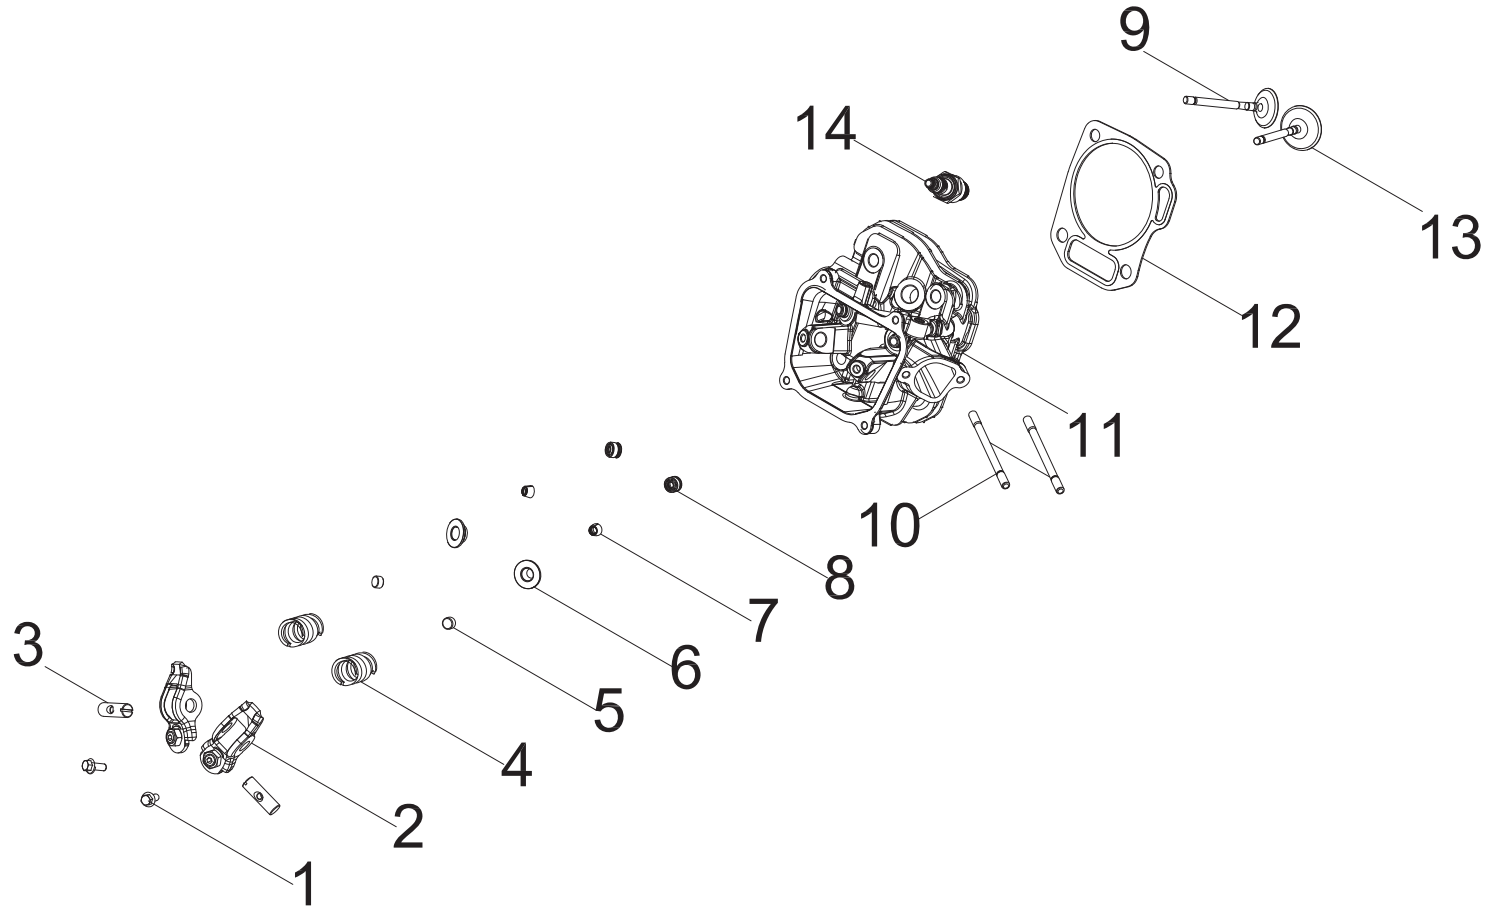

#	Part Number	Description	Qty.
61	100760107	Stud, M8 x 120	2
62	100796434-0001	Recoil Starter	1
63	100000672	Clip	1
64	100000655	Clip	1
65	100011284-0003	Bolt, M6 x 100	1
66	100781379	Blower Housing	1
67	100778396	Ignition Coil	1
68	100011008-0002	Self-tapping Screw, ST4.8 x 25	2
69	100011004-0001	Self-tapping Screw, ST4.2 x 25	6
70	100032967-0002	Self-tapping Screw, ST4.2 x 16	2
71	100775851	Clip Base	1
72	100774614	Blower Housing	1
73	100791698	Fuel Hose Bracket	1
74	100732285	Clip	1
75	100774609-0002	Dipstick	1
76	100714026	Gas Hose	1
77	100159468-0001	Clamp, Fuel Hose	1
78	100808559	Protective Jacket	1
79	100033084-0001	Bolt, M5 x 8	2
80	100815047	Spark Arrester	1
81	100002464-0001	Bolt, M8 x 60	4

## CYLINDER HEAD PARTS DIAGRAM

Figure C

**CYLINDER HEAD PARTS LIST**

#	Part Number	Description	Qty.
1	100011518-0001	Bolt, M5 x 12	2
2	100772595	Rocker Arm Assembly	2
3	100765720	Rocker Arm Coreshaft	2
4	100713979	Valve Spring	2
5	100004588	Valve Adjust Cap, Exhaust	2
6	100073758	Valve Spring Seat	2
7	100073840	Valve Locker	4
8	100004599	Intake Valve Seal	2
9	100772598	Exhaust Valve	1
10	100762052	Stud, M6 x 95	2
11	100777131	Cylinder Head	1
12	100775176	Gasket, Cylinder Head	1
13	100772597	Intake Valve	1
14	100009378	Spark Plug	1

# CARBURETOR PARTS DIAGRAM

Figure D

**CARBURETOR PARTS LIST**

#	Part Number	Description	Qty.
1	100772601	Gasket, Carburetor Insulator	1
2	100774618	Insulator	1
3	100060759	Gasket, Carburetor	1
4	100815050	Carburetor	1
5	100005717	O-Ring, Fuel Bowl	1
6	100061126	Main Jet Standard (100)	1
	100005782	Main Jet Altitude 1000-3000m (98)	/
7	100006095	O-Ring, Solenoid Valve	1
8	100796688	Solenoid Valve	1
9	100804368	Gasket, Air Filter	1
10	100005148	Clamp Ø8	1
11	100815053	Fuel Hose	1
12	100771620	Clamp	2
13	100154409	Fuel Hose Jacket	1
14	100814921	Fuel Hose 1	1
15	100005138	Clamp Ø9	1
16	100005727	Screw	1