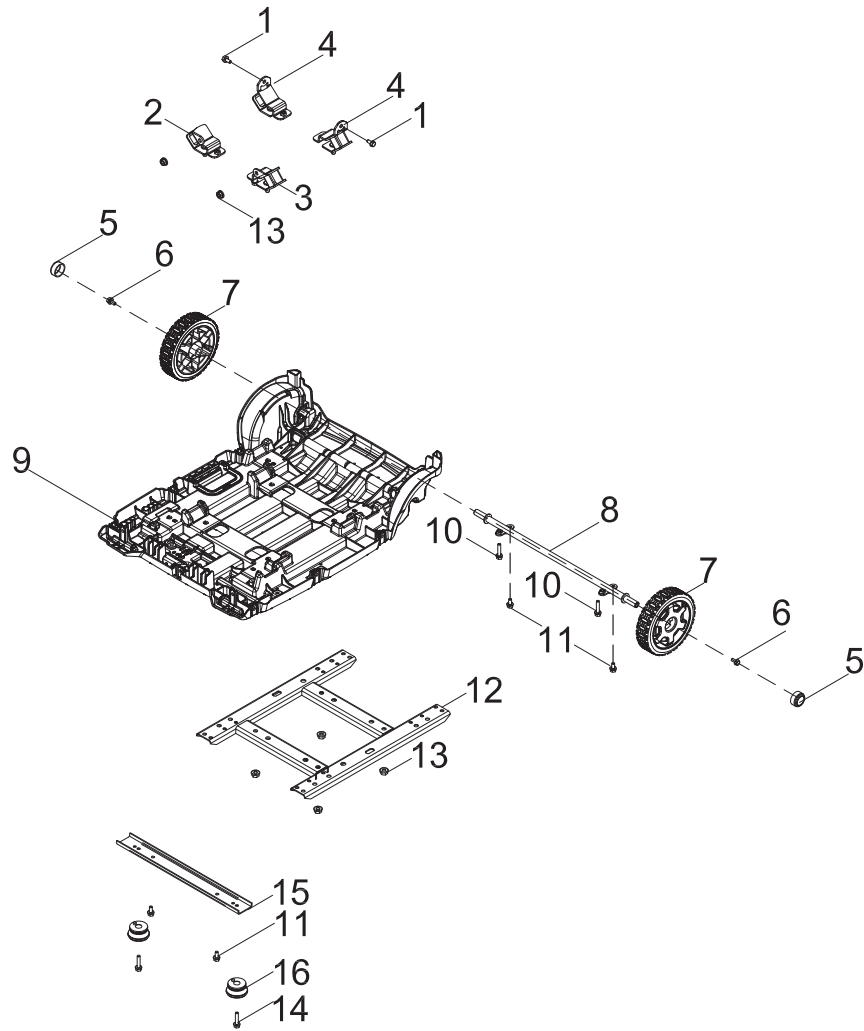

# CONTROL PANEL PARTS DIAGRAM

Figure F

**CONTROL PANEL PARTS LIST**

#	Part Number	Description	Qty.
1	100731571	Receptacle Cover, L14-30R	1
2	100011421-0003	Flange Nut M6	1
3	100010886-0004	Spring Washer Ø6	1
4	100010910-0003	Flat Washer Ø6	1
5	100092320	Ground Stud	1
6	100781222	Intelligauge	1
7	100120180-0001	Cover, Circuit Breaker	4
8	100031552	O-Ring	4
9	100057719	8Amp Circuit Breaker, Push Button	1
10	100019782	Receptacle, 12 VDC	1
11	100161320	Receptacle TT-30R	1
12	100020021	Receptacle L14-30R	1
13	100011025-0001	Toothed Lock Washer Ø6	1
14	100010919-0002	Flat Washer Ø5	1
15	100011419-0001	Nut M5	1
16	100010885-0003	Spring Washer Ø5	1
17	100731572	Receptacle Cover, TT-30R	1
18	100731575	Receptacle Cover, 5-20R, Duplex	2
19	100814204	Voltage Switch	1
20	100019751	30Amp Circuit Breaker, Push Button	1
21	100019754	20Amp Circuit Breaker, Push Button	2
22	100020029	Receptacle 5-20R, Duplex	2

## BASE PARTS DIAGRAM

Figure G

**BASE PARTS LIST**

#	Part Number	Description	Qty.
1	100011311-0005	M8 x 16 Bolt	2
2	100814396	Damping Pad 3	1
3	100814395	Damping Pad 2	1
4	100814394	Damping Pad 1	2
5	100762498-0001	Tire Cover	2
6	100011229-0002	M8 x 12 Bolt	2
7	100813498	Tire	2
8	100813643	Wheel Shaft	1
9	100815097-0001	Box Base	1
10	100011268-0003	Bolt, M6 x 25 Bolt	2
11	100011262-0003	M6 x 14 Bolt	2
12	100814398-0001	Framework Board	1
13	100079483-0001	M8 Nut	6
14	100011273-0003	M6 x 40 Bolt	2
15	100813645-0001	Framework Board	1
16	100150594	Base	2

# WIRING DIAGRAM