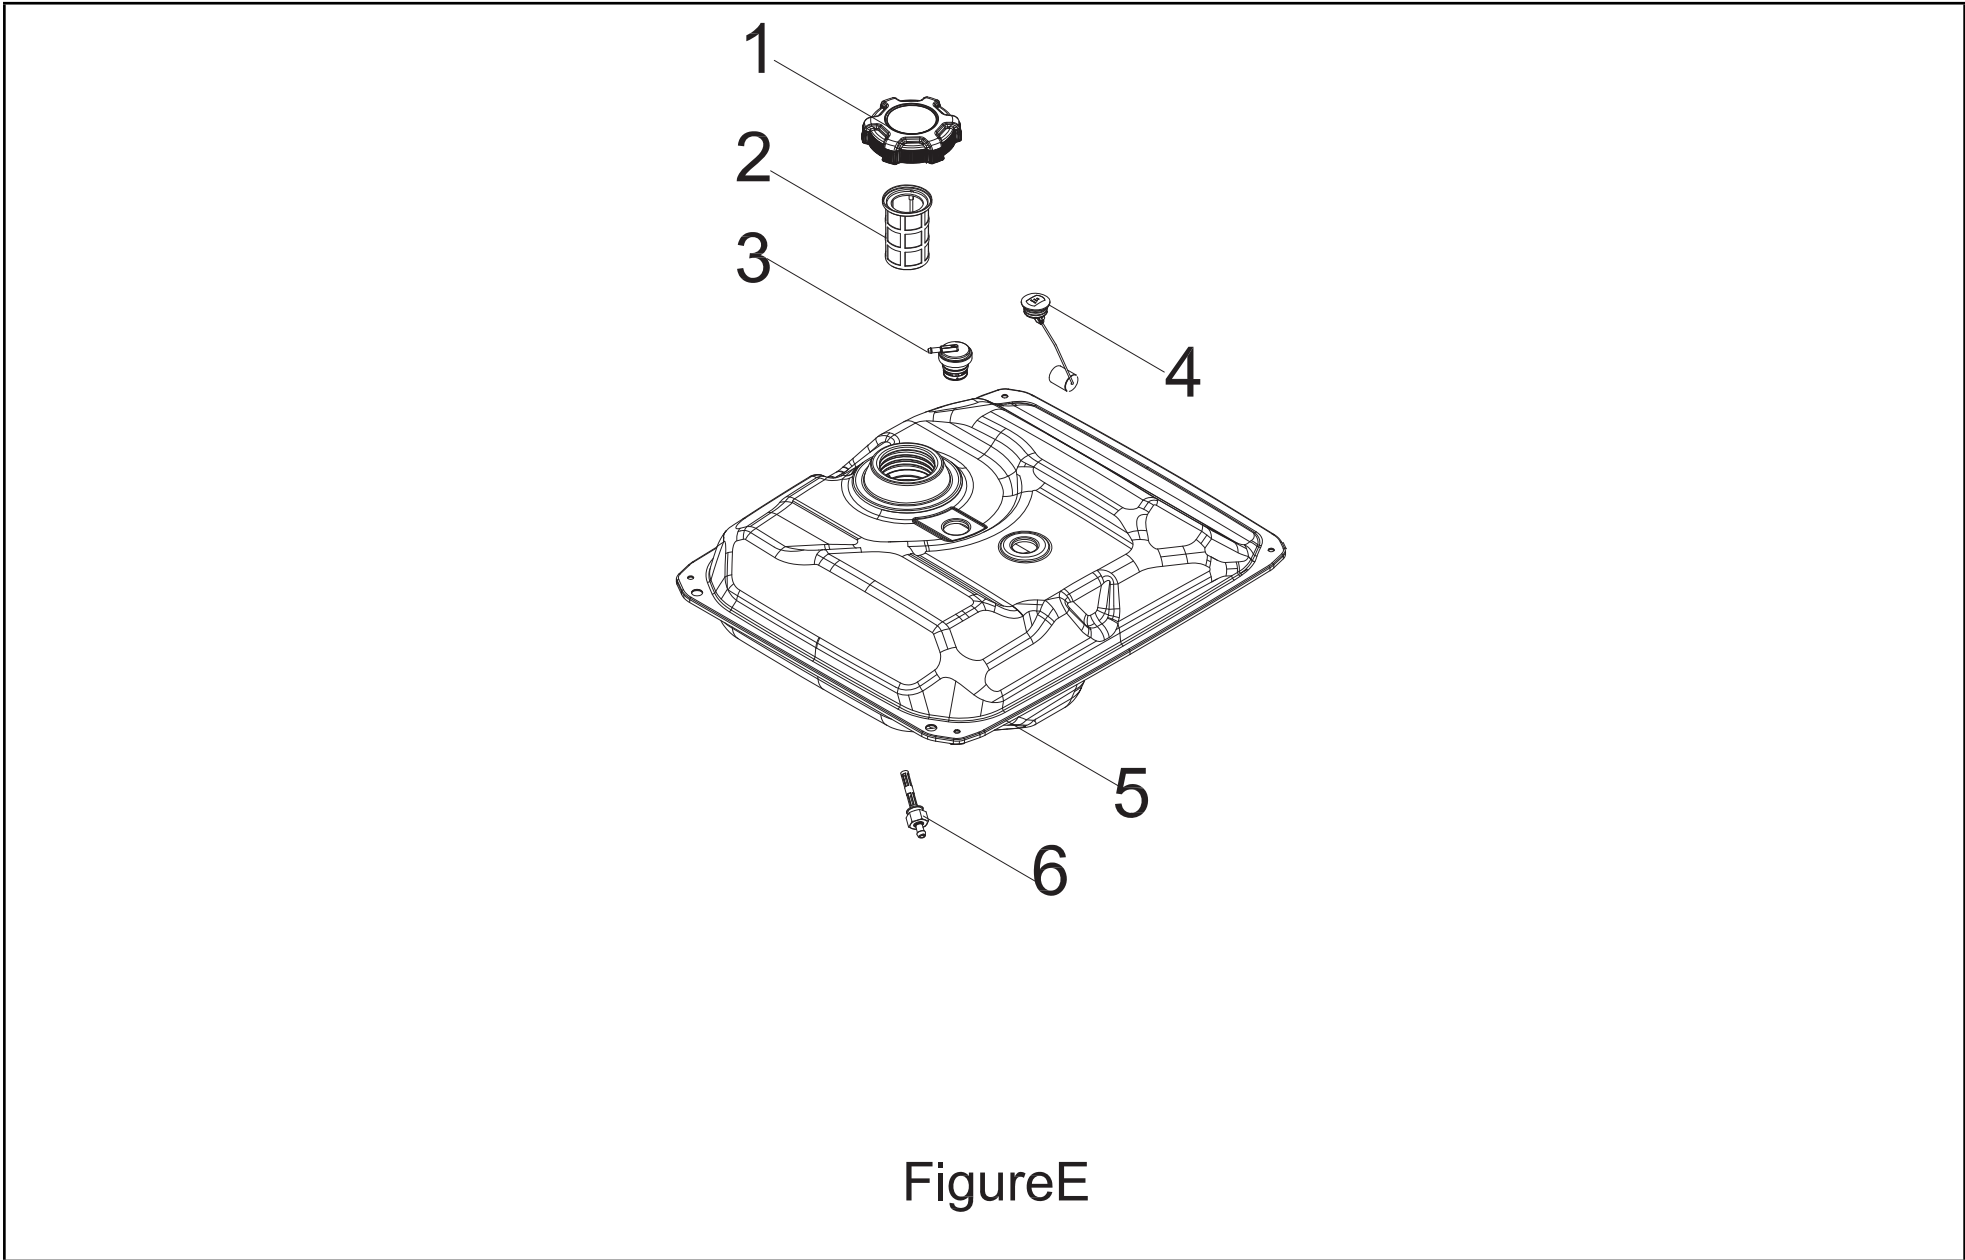

FUEL TANK PARTS DIAGRAM

FigureE

FUEL TANK PARTS LIST

#	Part Number	Description	Qty.
1	100142004	Fuel Cap	1
2	100814919	Fuel Filter	1
3	100814189	Roll Over Valve	1
4	100760632	Fuel Meter	1
5	100817687-0001	Fuel Tank	1
6	100814188	Fuel Tank Nipple	1