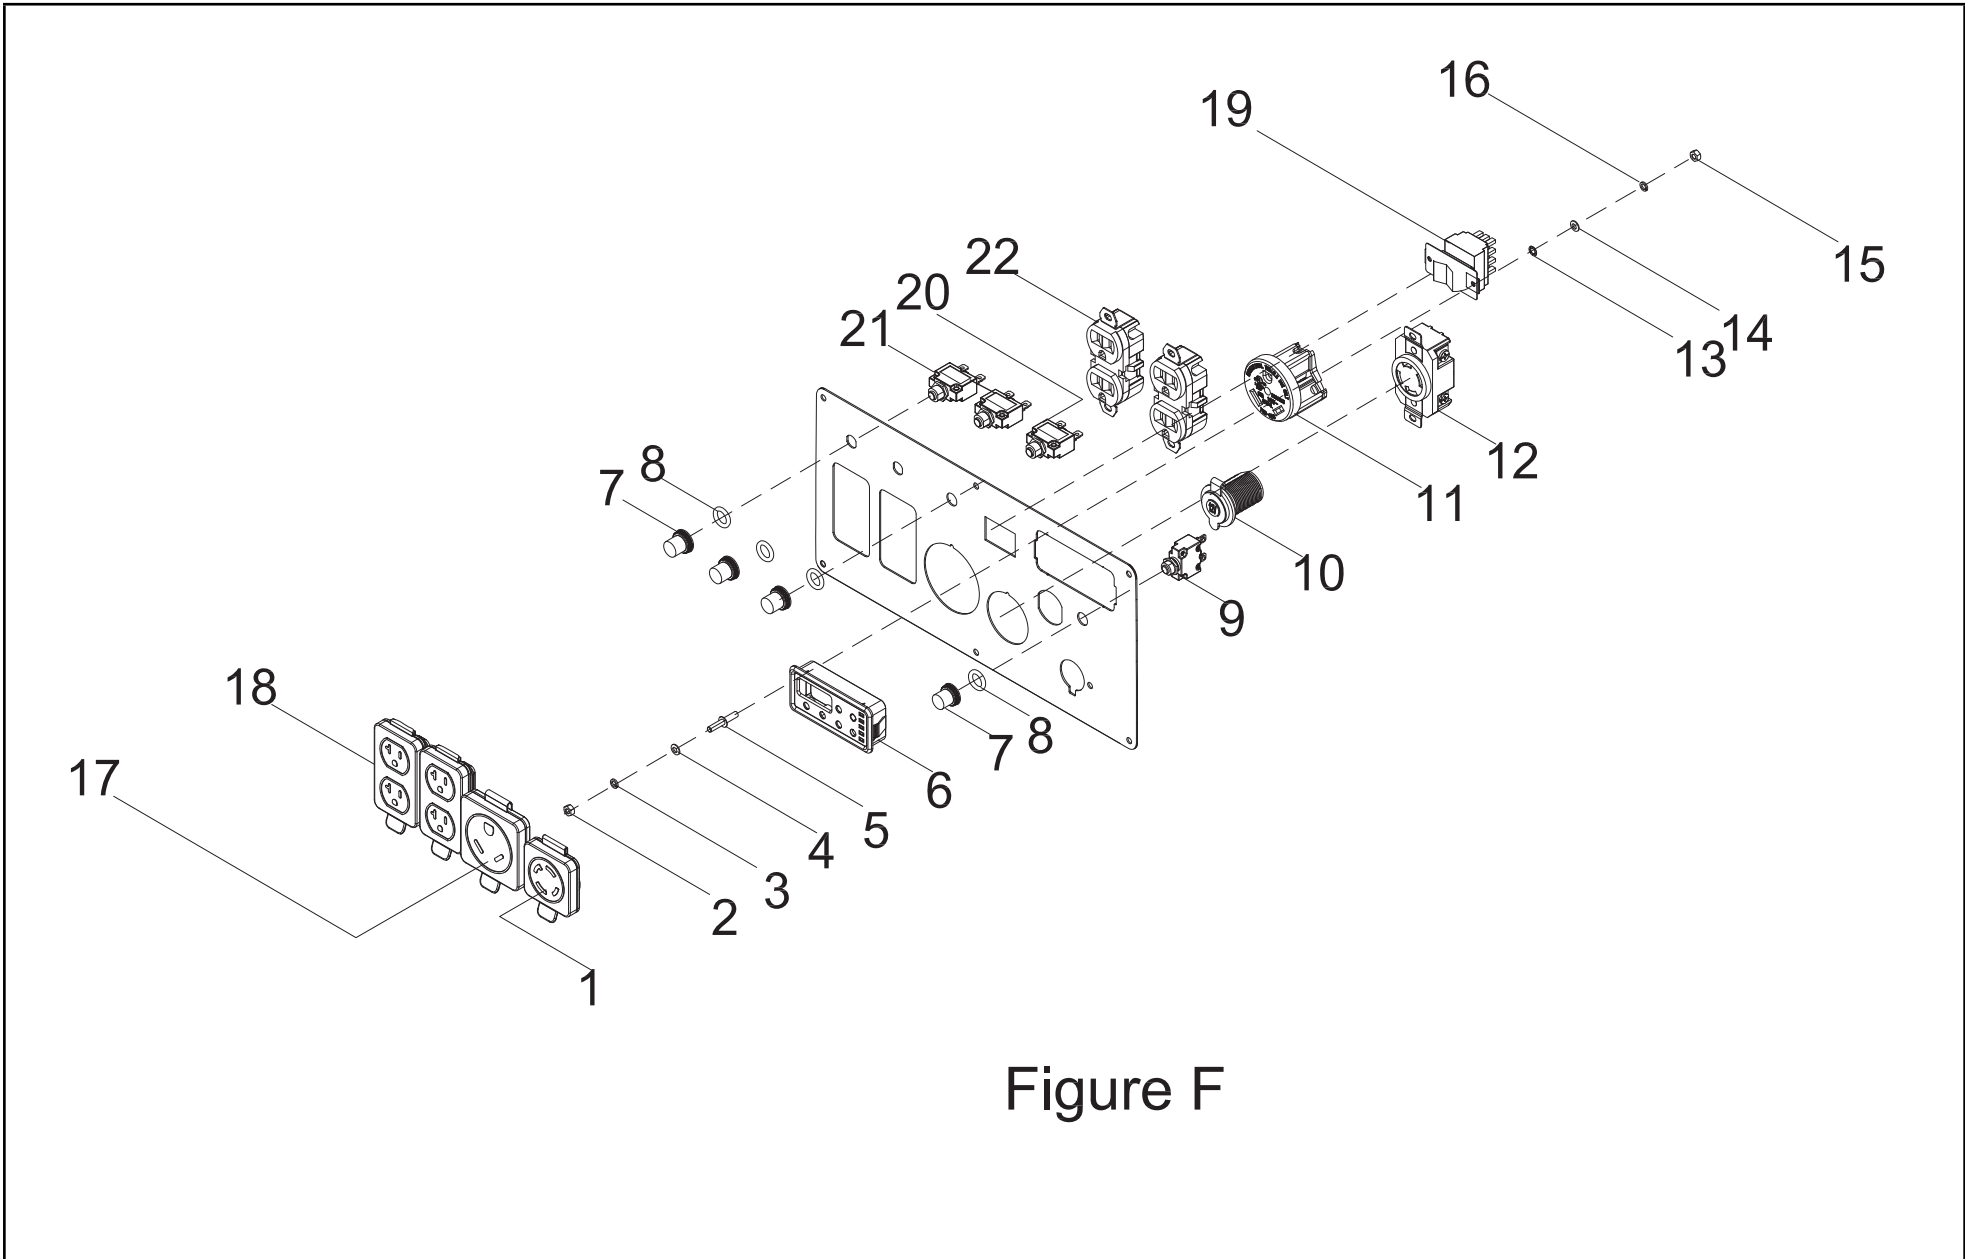

# CONTROL PANEL PARTS DIAGRAM

Figure F

**CONTROL PANEL PARTS LIST**

#	Part Number	Description	Qty.
1	100731571	Receptacle Cover, L14-30R	1
2	100011421-0003	Flange Nut M6	1
3	100010886-0004	Spring Washer Ø6	1
4	100010910-0003	Flat Washer Ø6	1
5	100092320	Ground Stud	1
6	100781222	Intelligauge	1
7	100120180-0001	Cover, Circuit Breaker	4
8	100031552	O-Ring	4
9	100057719	8Amp Circuit Breaker, Push Button	1
10	100019782	Receptacle, 12 VDC	1
11	100161320	Receptacle TT-30R	1
12	100020021	Receptacle L14-30R	1
13	100011025-0001	Toothed Lock Washer Ø6	1
14	100010919-0002	Flat Washer Ø5	1
15	100011419-0001	Nut M5	1
16	100010885-0003	Spring Washer Ø5	1
17	100731572	Receptacle Cover, TT-30R	1
18	100731575	Receptacle Cover, 5-20R, Duplex	2
19	100814204	Voltage Switch	1
20	100019751	30Amp Circuit Breaker, Push Button	1
21	100019754	20Amp Circuit Breaker, Push Button	2
22	100020029	Receptacle 5-20R, Duplex	2

## BASE PARTS DIAGRAM

Figure G

**BASE PARTS LIST**

#	Part Number	Description	Qty.
1	100011311-0005	M8 x 16 Bolt	2
2	100814396	Damping Pad 3	1
3	100814395	Damping Pad 2	1
4	100814394	Damping Pad 1	2
5	100762498-0001	Tire Cover	2
6	100011229-0002	M8 x 12 Bolt	2
7	100813498	Tire	2
8	100813643	Wheel Shaft	1
9	100815097-0001	Box Base	1
10	100011268-0003	Bolt, M6 x 25 Bolt	2
11	100011262-0003	M6 x 14 Bolt	2
12	100814398-0001	Framework Board	1
13	100079483-0001	M8 Nut	6
14	100011273-0003	M6 x 40 Bolt	2
15	100813645-0001	Framework Board	1
16	100150594	Base	2

# WIRING DIAGRAM