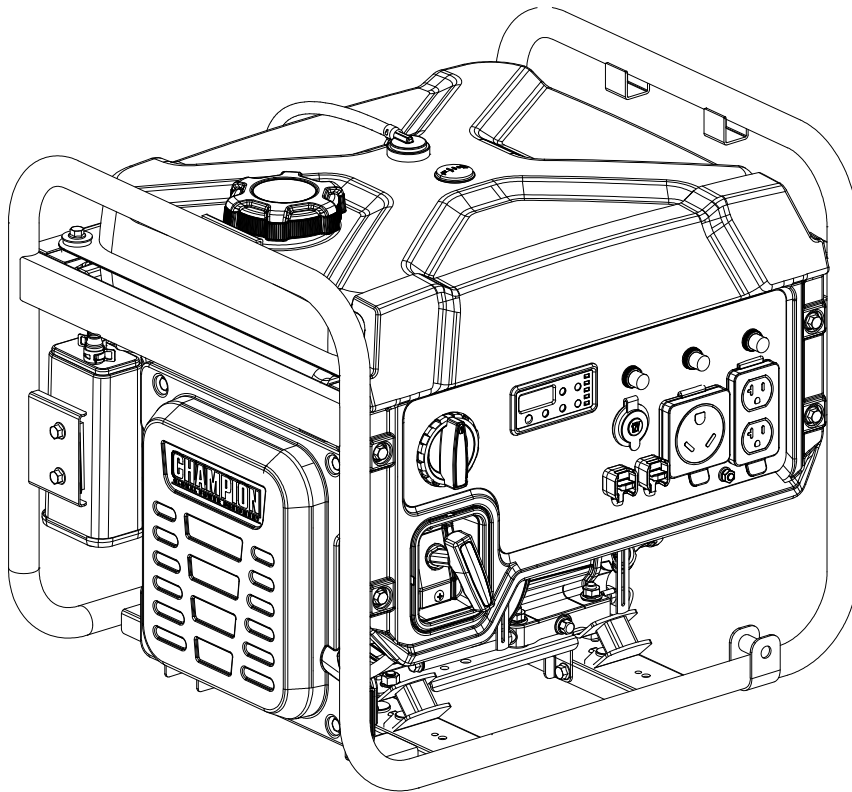

PARTS INFORMATION

5500W OPEN FRAME INVERTER

SERIAL NUMBER RANGE: ALL

To order replacement parts please visit:
shop.championpowerequipment.com
or call **1-877-338-0999**.