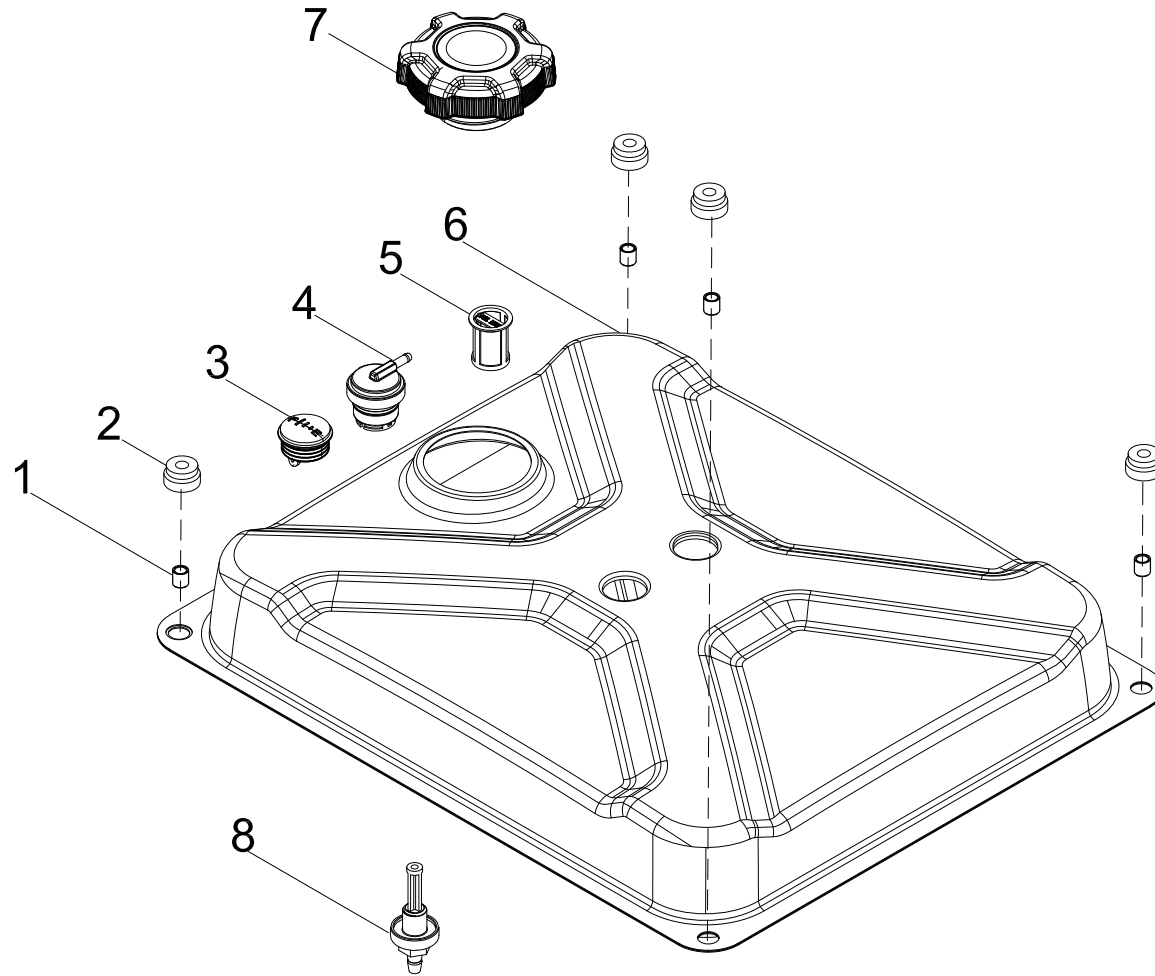

FUEL TANK PARTS DIAGRAM

Figure E

FUEL TANK PARTS LIST

#	Part Number	Description	Qty.
1	100715500	Bushing, Ø9 x Ø6.6 x 10	4
2	100711813	Vibration Mounting, Fuel Tank	4
3	100727794	Fuel Gauge	1
4	100099571	Reversal Valve	1
5	100775824	Fuel Filter Assembly	1
6	100727618-0001	Fuel Tank, 11L	1
7	100142004	Fuel Tank Cap	1
8	100714546	Fitting, Fuel Tank	1