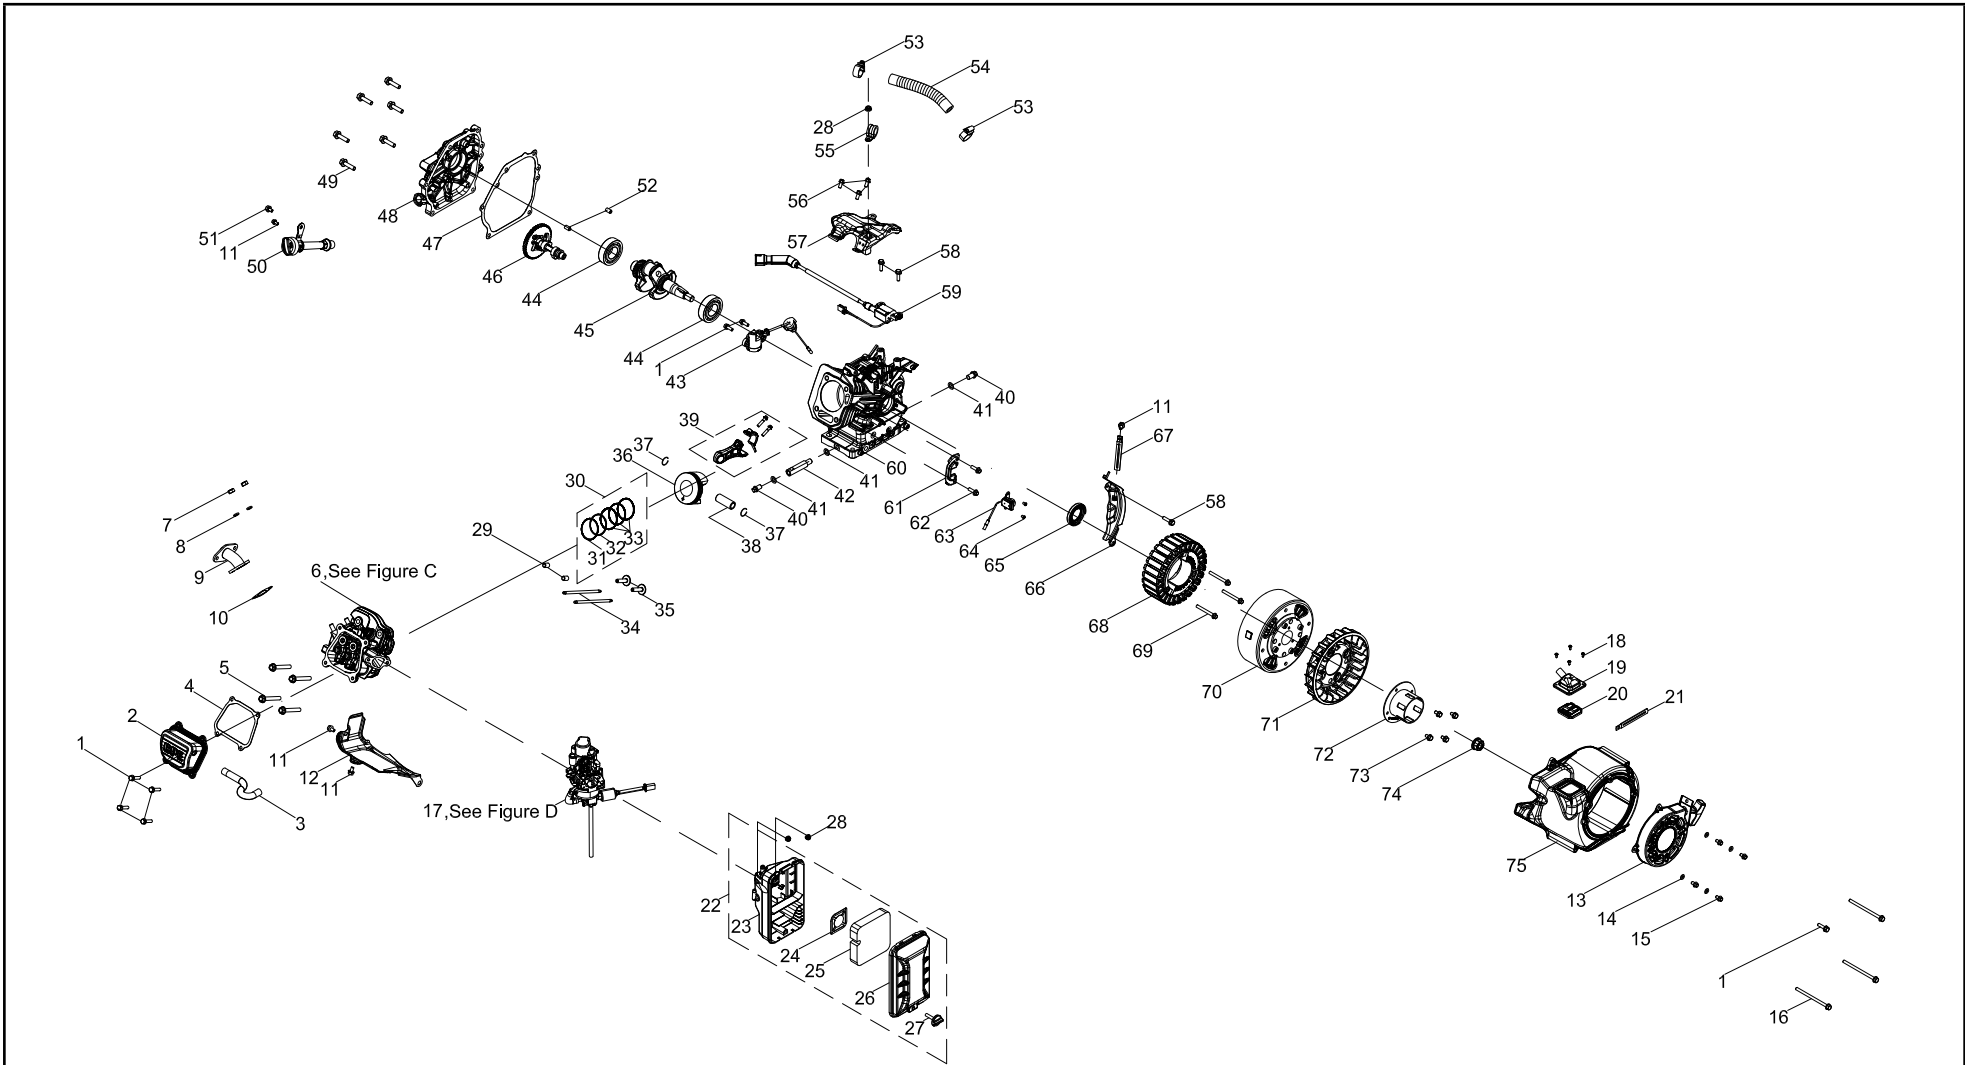

ENGINE PARTS DIAGRAM

Figure B

ENGINE PARTS LIST

#	Part Number	Description	Qty.
1	100011264-0003	Flange Bolt M6 x 16, GB5789	7
2	100786831	Cylinder Head Cover(Cpe)	1
3	100791921	Breather Tube	1
4	100772600	Gasket, Cylinder Head Cover	1
5	100002464-0001	Flange Bolt M8 x 60	4
6	100795130	Cylinder Head Assembly, See Figure C	1
7	100011422-0004	Flange Nut M8, GB6170	2
8	100010887-0004	Spring Washer Ø8	2
9	100790960	Exhaust Pipe	1
10	100006526	Gasket, Muffler	1
11	100011260-0005	Flange Bolt M6 x 10, GB5789	4
12	100774802	Air Guide, Lower	1
13	100730958-0002	Recoil Starter	1
14	100010894	Washer Ø6	4
15	100011565	Flange Bolt M6 x 10, GB16674.1	4
16	100011284-0003	Flange Bolt M6 x 100, GB5789	3
17	100795129	Carburetor Assembly, See Figure D	1
18	100032962-0004	Self-tapping Screw, ST3.5×10	4
19	100795974	Air Valve	1
20	100794787	Air Valve	1
21	100000655	Wire Clip B	1
22	100791920	Air Cleaner Assembly	1
23	100793801	Air Cleaner Base	1
24	100005078	Air Cleaner Baffle	1
25	100004771	Air Cleaner Element	1
26	100717012	Air Cleaner Cover	1
27	100004949	Air Cleaner Bolt	1
28	100011463-0002	Flange Nut M6, GB16677.1	3
29	100010558	Dowel Pin Ø10 x 16	2
30	100148348	Piston Ring Set	1

#	Part Number	Description	Qty.
31	100072134	1st Piston Ring	1
32	100072135	2nd Piston Ring	1
33	100072136	Oil Ring	1
34	100772596	Push Rod	2
35	100149234	Lifter, Valve	2
36	100003086	Piston	1
37	100003221	Circlip, Wrist Pin	2
38	100003123	Wrist Pin	1
39	100788758	Connecting Rod	1
40	100010272	Drain Bolt, M10 x 1.25 x 15	2
41	100010459	Washer Ø10 x 1.5 x Ø16	3
42	100002910-0001	Oil Drain Pipe	1
43	100731194	Oil Level Sensor	1
44	100072204	Bearing, TM6205E	2
45	100788756	Crankshaft	1
46	100784691	Camshaft	1
47	100772116	Gasket, Crankcase Cover	1
48	100128008	Cover, Crankcase	1
49	100775432-0001	Flange Bolt M8 x 32, GB5789	6
50	100152738-0001	Oil Dipstick Assembly	1
51	100011263-0002	Flange Bolt M6 x 15, GB5789	1
52	100010550	Dowel Pin Ø8 x 14	2
53	100030231	Clamp d25, Fuel Hose	2
54	100790966	Fuel Hose	1
55	100730123	Clamp Ø25	1
56	100011215-0001	Flange Bolt M6 x 12	3
57	100781115	Control Assembly	1
58	100011266-0004	Flange Bolt M6 x 20, GB5789	3
59	100727607	Ignition Coil	1
60	100784687	Crankcase	1