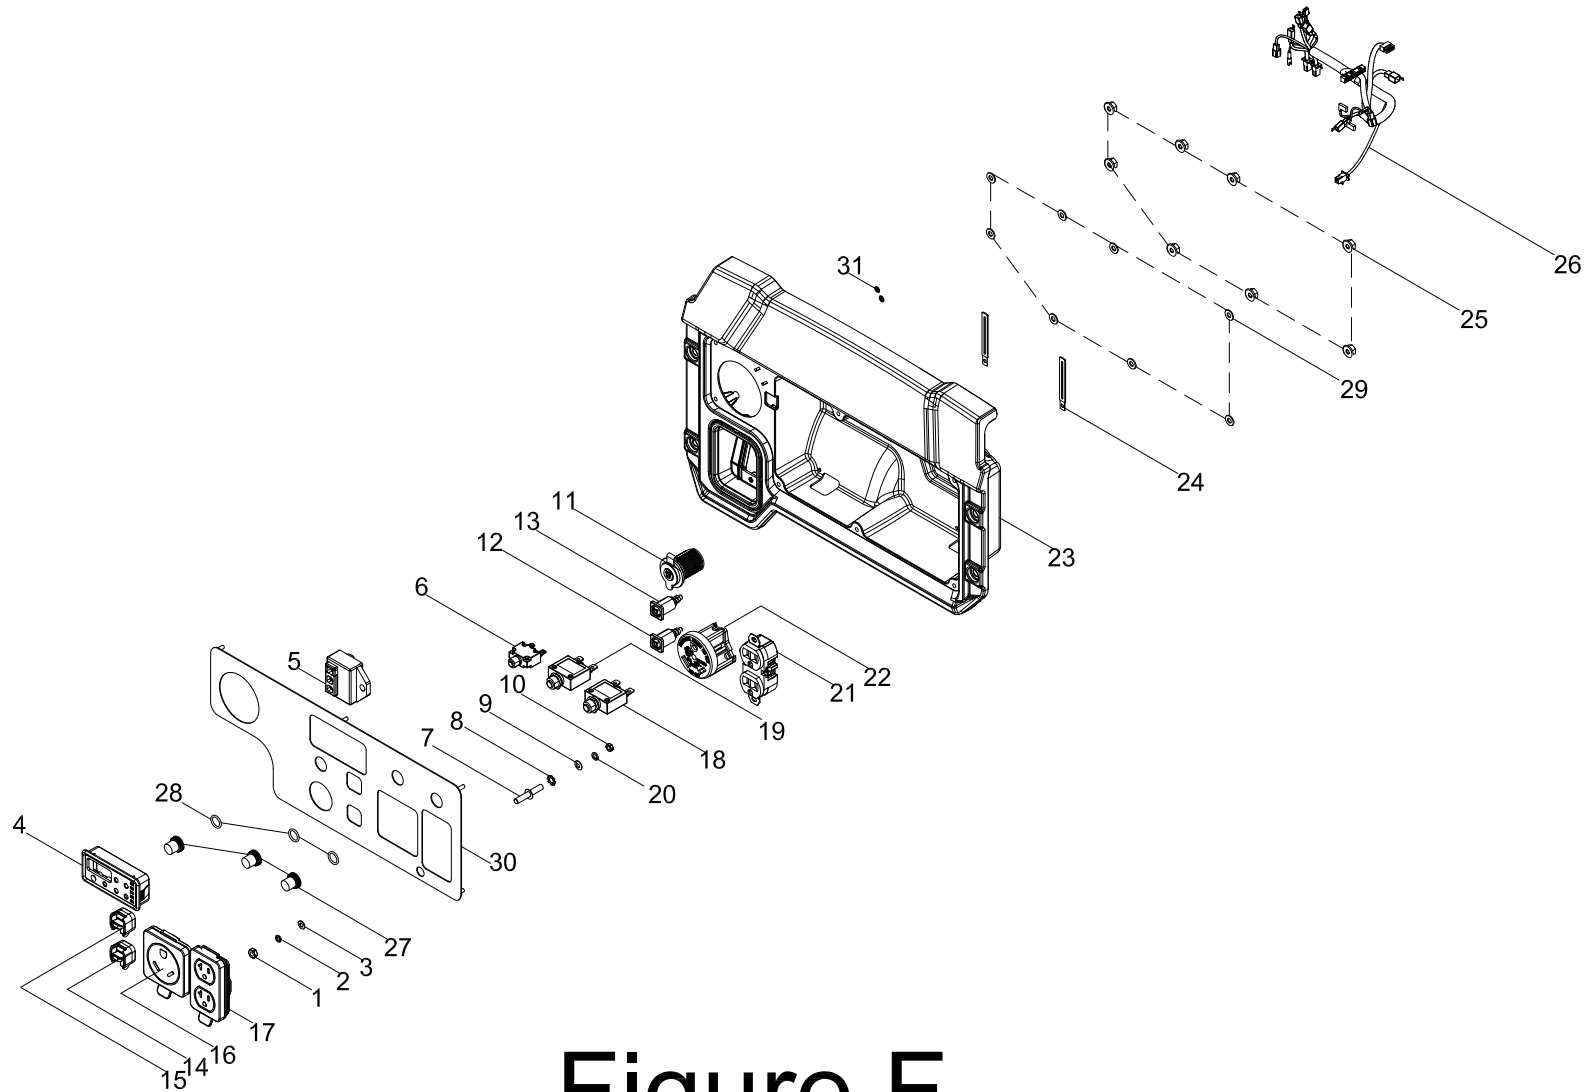

CONTROL PANEL PARTS DIAGRAM

Figure F

CONTROL PANEL PARTS LIST

#	Part Number	Description	Qty.
1	100011421-0002	Flange Nut M6, GB6170	1
2	100010886-0002	Spring Washer Ø6	1
3	100010910-0002	Washer Ø6	1
4	100786760	Intelligauge, INT5CINV	1
5	100137347-0001	Ignition Module	1
6	100057719-0001	8Amp Circuit Breaker, Push Button	1
7	100092320-0002	Grounding Stud	1
8	100011025-0001	Lock Washer Ø6, Toothed	1
9	100010919-0001	Washer Ø5	1
10	100011419-0003	Flange Nut M5, GB6170	1
11	100019782	Receptacle, 12 VDC	1
12	100746006-0001	Parallel Outlet Socket, Red	1
13	100746006-0002	Parallel Outlet Socket, Black	1
14	100735685-0001	Cover, Parallel Outlet Socket, Red	1
15	100735685-0002	Cover, Parallel Outlet Socket, Black	1
16	100731572	Receptacle Cover, TT-30R	1
17	100731575	Receptacle Cover, 5-20R, Duplex	1
18	100019747	20Amp Circuit Breaker, Push Button	1
19	100019756	30Amp Circuit Breaker, Push Button	1
20	100010885-0003	Spring Washer Ø5	1
21	100020029	Receptacle 5-20R, Duplex	1
22	100020008	Receptacle TT-30R	1
23	100725008	Control Panel Housing	1
24	100000655	Wire Clip B	2
25	100011446-0001	Flange Nut M4, GB6170	8
26	100800119	Wire Harness Assembly	1
27	100120180	Cover, Circuit Breaker	3
28	100031552	O-Ring, Ø7 x 2	3
29	100010907-0002	Washer Ø4	8
30	100725009	Panel Base	1

#	Part Number	Description	Qty.
31	100091757	Bearing Clamp Ring, Ø1.8 x Ø6	2

FRAME ASSEMBLY PARTS DIAGRAM

Figure G

FRAME ASSEMBLY PARTS LIST

#	Part Number	Description	Qty.
1	100792011-0001	Frame	1
2	100079483-0001	Flange Nut M8, GB6170	10
3	100731886	Front Mounting Bracket, Engine	1
4	100162980	Insulator shield	1
5	100796178	Vibration Mount 2, Support	2
6	100011327-0001	Flange Bolt M8 x 43, GB5789	1
7	100162854	Rear Mounting Bracket, Engine	1
8	100796177	Vibration Mount 1, Support	2
9	100011320-0002	Flange Bolt M8 x 35, GB5789	3
10	100011261-0004	Flange Bolt M6 x 12, GB5789	4
11	100022336	Rubber Mount	4

WIRING DIAGRAM