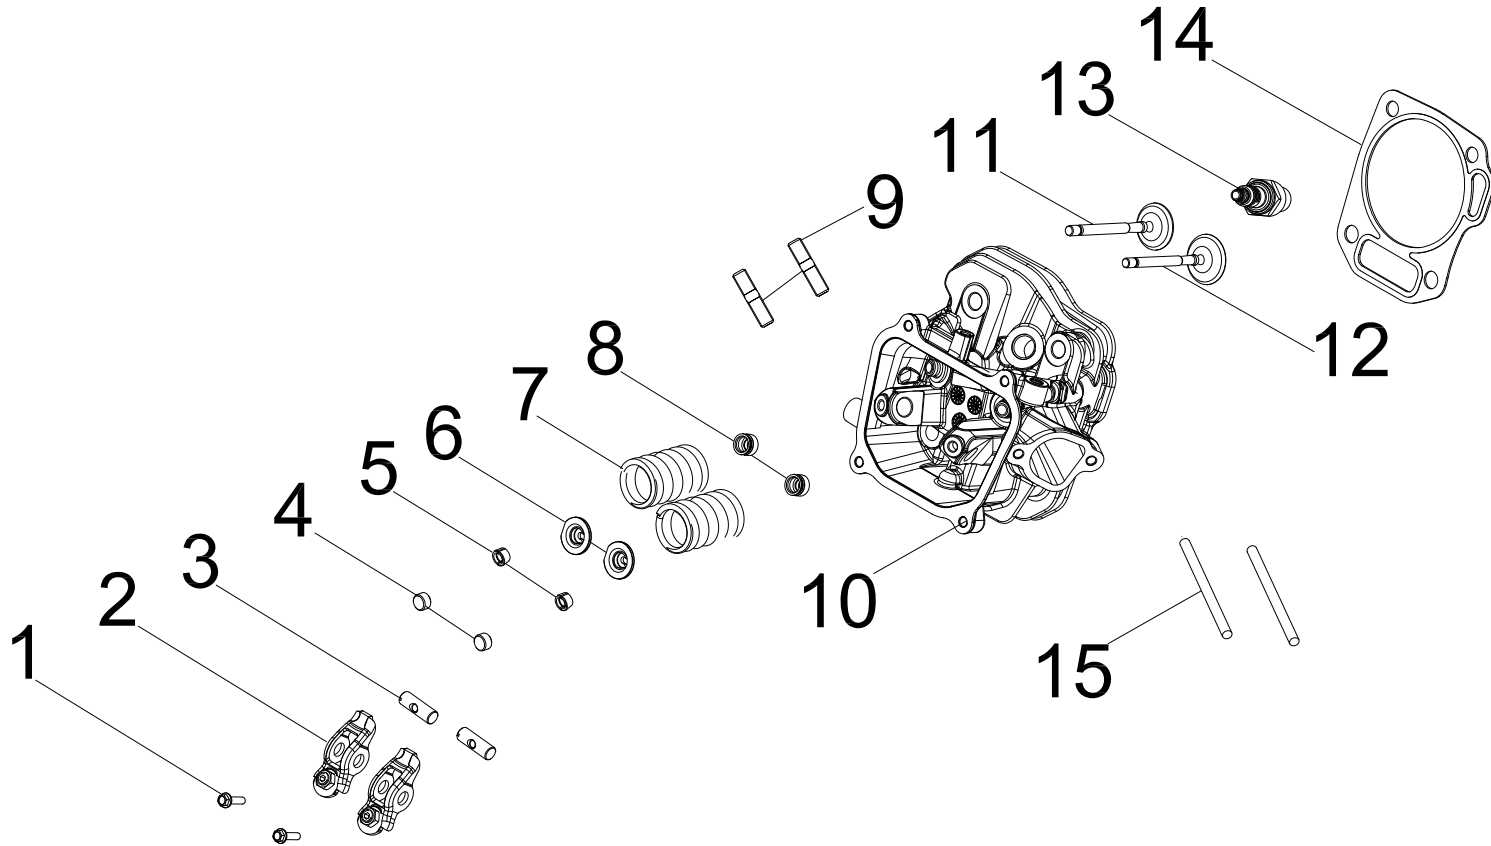

CYLINDER HEAD PARTS DIAGRAM

Figure C

CYLINDER HEAD PARTS LIST

#	Part Number	Description	Qty.
1	100011518-0001	Flange Bolt M5 x 12	2
2	100772595	Rocker Arm Assembly	2
3	100765720	Guide Plate, Push Rod	2
4	100004588	Valve Adjust Cap, Exhaust	2
5	100050896	Valve Collet	4
6	100073758	Valve Spring Seat, Upper	2
7	100713979	Spring, Valve	2
8	100004599	Oil Seal, Intake Valve	2
9	100010387	Stud Bolt M8 x 34	2
10	100772594	Cylinder Head	1
11	100772598	Exhaust Valve	1
12	100772597	Intake Valve	1
13	100009378	Spark Plug F6RTC	1
14	100775176	Gasket, Cylinder Head	1
15	100061091	Stud Bolt M6 x 98	2

CARBURETOR PARTS DIAGRAM

Figure D

CARBURETOR PARTS LIST

#	Part Number	Description	Qty.
1	100789802	Carburetor	1
2	100005717	O-Ring, Fuel Bowl	1
3	100776965	Main Jet Standard (79)	1
	100053239	Main Jet Altitude 1000-3000m (77)	/
4	100130186	Gasket, Fuel Bowl Mounting Bolt	1
5	100005727	Fuel Bowl Mounting Bolt	1
6	100050035	Protection Cover, Stepping Motor	1
7	100051029-0004	Screw M4 x 6, GB818-76	2
8	100727606	Stepping Motor	1
9	100010947-0001	Screw M4 x 12, GB818-76	2
10	100030062	Stepping Motor Seat	1
11	100033258	Clamp, Stepping Motor Guide	1
12	100052405	Spring	1
13	100772601	Gasket, Insulator	1
14	100774618	Insulator, Carburetor	1
15	100060759	Gasket, Carburetor	1
16	100067685	Gasket, Air Filter	1
17	100773402	Choke Lever Rack	1
18	100076293	Gasket, Carburetor	1
19	100792441	Fuel Hose Jacket	1
20	100792440	Fuel Pipe, Ø4 x Ø10 x 320	1
21	100005138	Clamp, Ø9.5 x 8	4
22	100792439	Fuel Tube, Ø4 x Ø8 x 255	1