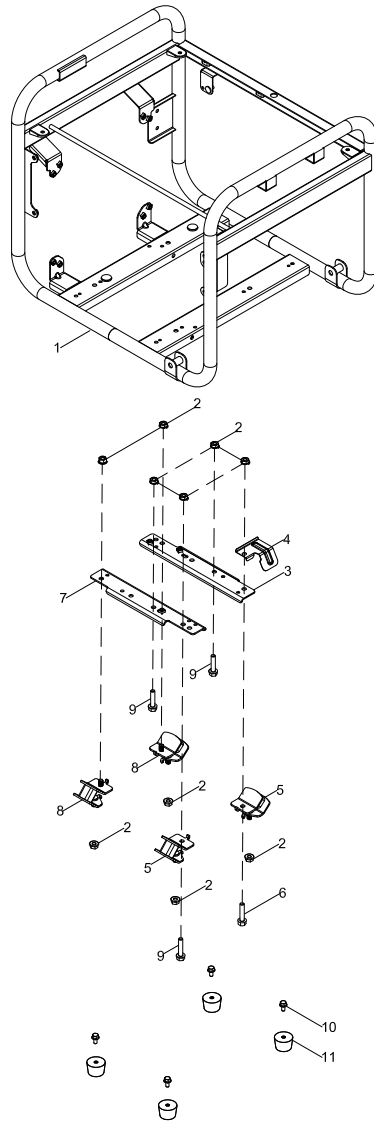

CONTROL PANEL PARTS DIAGRAM

Figure F

CONTROL PANEL PARTS LIST

#	Part Number	Description	Qty.
1	100011421-0002	Flange Nut M6, GB6170	1
2	100010886-0002	Spring Washer Ø6	1
3	100010910-0002	Washer Ø6	1
4	100786760	Intelligauge, INT5CINV	1
5	100137347-0001	Ignition Module	1
6	100057719-0001	8Amp Circuit Breaker, Push Button	1
7	100092320-0002	Grounding Stud	1
8	100011025-0001	Lock Washer Ø6, Toothed	1
9	100010919-0001	Washer Ø5	1
10	100011419-0003	Flange Nut M5, GB6170	1
11	100019782	Receptacle, 12 VDC	1
12	100746006-0001	Parallel Outlet Socket, Red	1
13	100746006-0002	Parallel Outlet Socket, Black	1
14	100735685-0001	Cover, Parallel Outlet Socket, Red	1
15	100735685-0002	Cover, Parallel Outlet Socket, Black	1
16	100731572	Receptacle Cover, TT-30R	1
17	100731575	Receptacle Cover, 5-20R, Duplex	1
18	100019747	20Amp Circuit Breaker, Push Button	1
19	100019756	30Amp Circuit Breaker, Push Button	1
20	100010885-0003	Spring Washer Ø5	1
21	100020029	Receptacle 5-20R, Duplex	1
22	100020008	Receptacle TT-30R	1
23	100725008	Control Panel Housing	1
24	100000655	Wire Clip B	2
25	100011446-0001	Flange Nut M4, GB6170	8
26	100800119	Wire Harness Assembly	1
27	100120180	Cover, Circuit Breaker	3
28	100031552	O-Ring, Ø7 x 2	3
29	100010907-0002	Washer Ø4	8
30	100725009	Panel Base	1

#	Part Number	Description	Qty.
31	100091757	Bearing Clamp Ring, Ø1.8 x Ø6	2

FRAME ASSEMBLY PARTS DIAGRAM

Figure G

FRAME ASSEMBLY PARTS LIST

#	Part Number	Description	Qty.
1	100792011-0001	Frame	1
2	100079483-0001	Flange Nut M8, GB6170	10
3	100731886	Front Mounting Bracket, Engine	1
4	100162980	Insulator shield	1
5	100796178	Vibration Mount 2, Support	2
6	100011327-0001	Flange Bolt M8 x 43, GB5789	1
7	100162854	Rear Mounting Bracket, Engine	1
8	100796177	Vibration Mount 1, Support	2
9	100011320-0002	Flange Bolt M8 x 35, GB5789	3
10	100011261-0004	Flange Bolt M6 x 12, GB5789	4
11	100022336	Rubber Mount	4