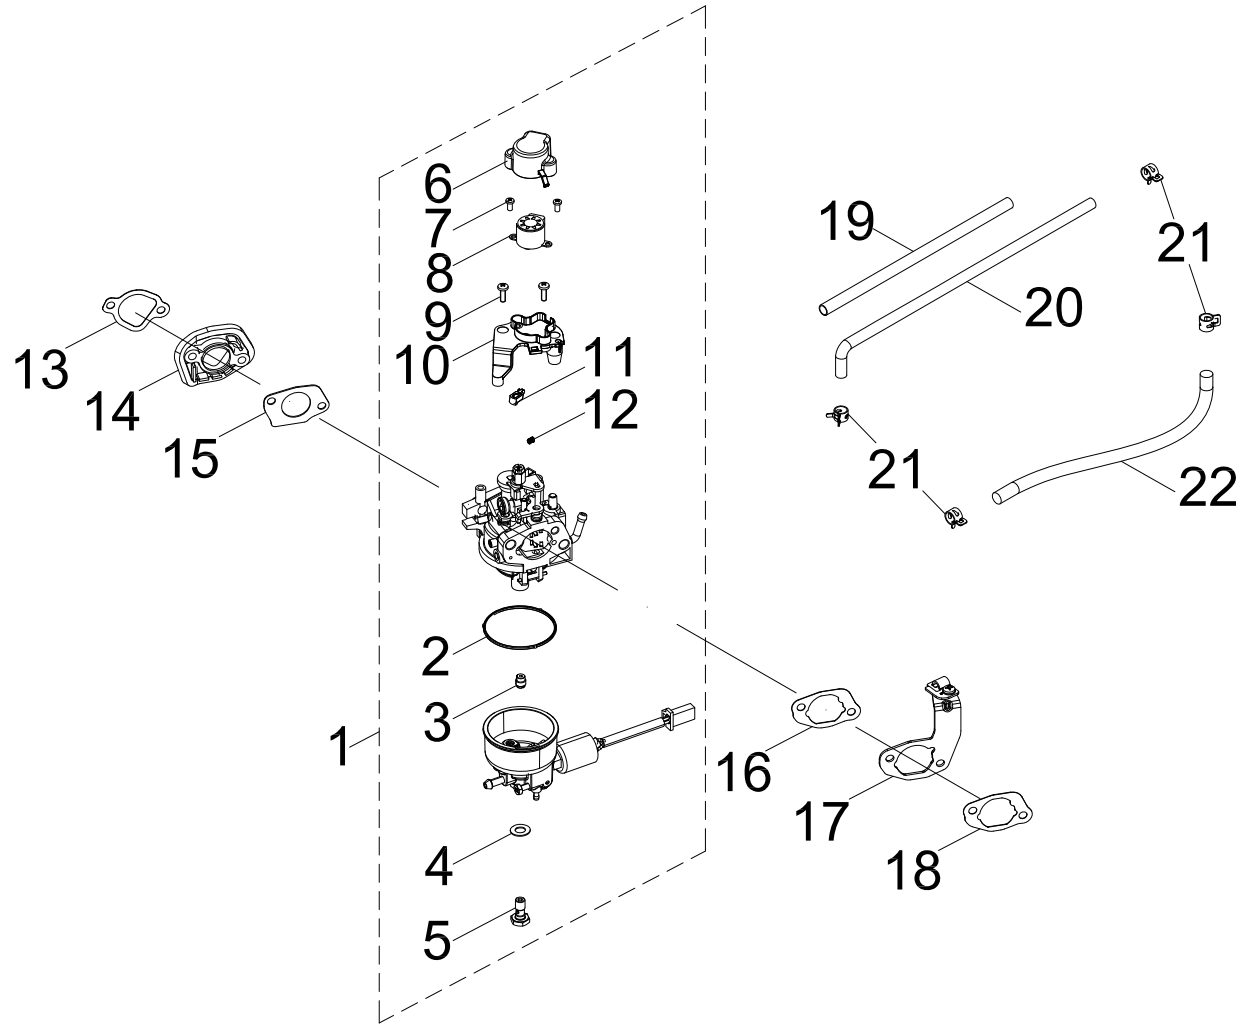

CYLINDER HEAD PARTS DIAGRAM

Figure C

CYLINDER HEAD PARTS LIST

#	Part Number	Description	Qty.
1	100011518-0001	Flange Bolt M5 x 12	2
2	100772595	Rocker Arm Assembly	2
3	100765720	Guide Plate, Push Rod	2
4	100004588	Valve Adjust Cap, Exhaust	2
5	100050896	Valve Collet	4
6	100073758	Valve Spring Seat, Upper	2
7	100713979	Spring, Valve	2
8	100004599	Oil Seal, Intake Valve	2
9	100010387	Stud Bolt M8 x 34	2
10	100772594	Cylinder Head	1
11	100772598	Exhaust Valve	1
12	100772597	Intake Valve	1
13	100009378	Spark Plug F6RTC	1
14	100775176	Gasket, Cylinder Head	1
15	100061091	Stud Bolt M6 x 98	2

CARBURETOR PARTS DIAGRAM

Figure D

CARBURETOR PARTS LIST

#	Part Number	Description	Qty.
1	100789802	Carburetor	1
2	100005717	O-Ring, Fuel Bowl	1
3	100776965	Main Jet Standard (79)	1
	100053239	Main Jet Altitude 1000-3000m (77)	/
4	100130186	Gasket, Fuel Bowl Mounting Bolt	1
5	100005727	Fuel Bowl Mounting Bolt	1
6	100050035	Protection Cover, Stepping Motor	1
7	100051029-0004	Screw M4 x 6, GB818-76	2
8	100727606	Stepping Motor	1
9	100010947-0001	Screw M4 x 12, GB818-76	2
10	100030062	Stepping Motor Seat	1
11	100033258	Clamp, Stepping Motor Guide	1
12	100052405	Spring	1
13	100772601	Gasket, Insulator	1
14	100774618	Insulator, Carburetor	1
15	100060759	Gasket, Carburetor	1
16	100067685	Gasket, Air Filter	1
17	100773402	Choke Lever Rack	1
18	100076293	Gasket, Carburetor	1
19	100792441	Fuel Hose Jacket	1
20	100792440	Fuel Pipe, Ø4 x Ø10 x 320	1
21	100005138	Clamp, Ø9.5 x 8	4
22	100792439	Fuel Tube, Ø4 x Ø8 x 255	1