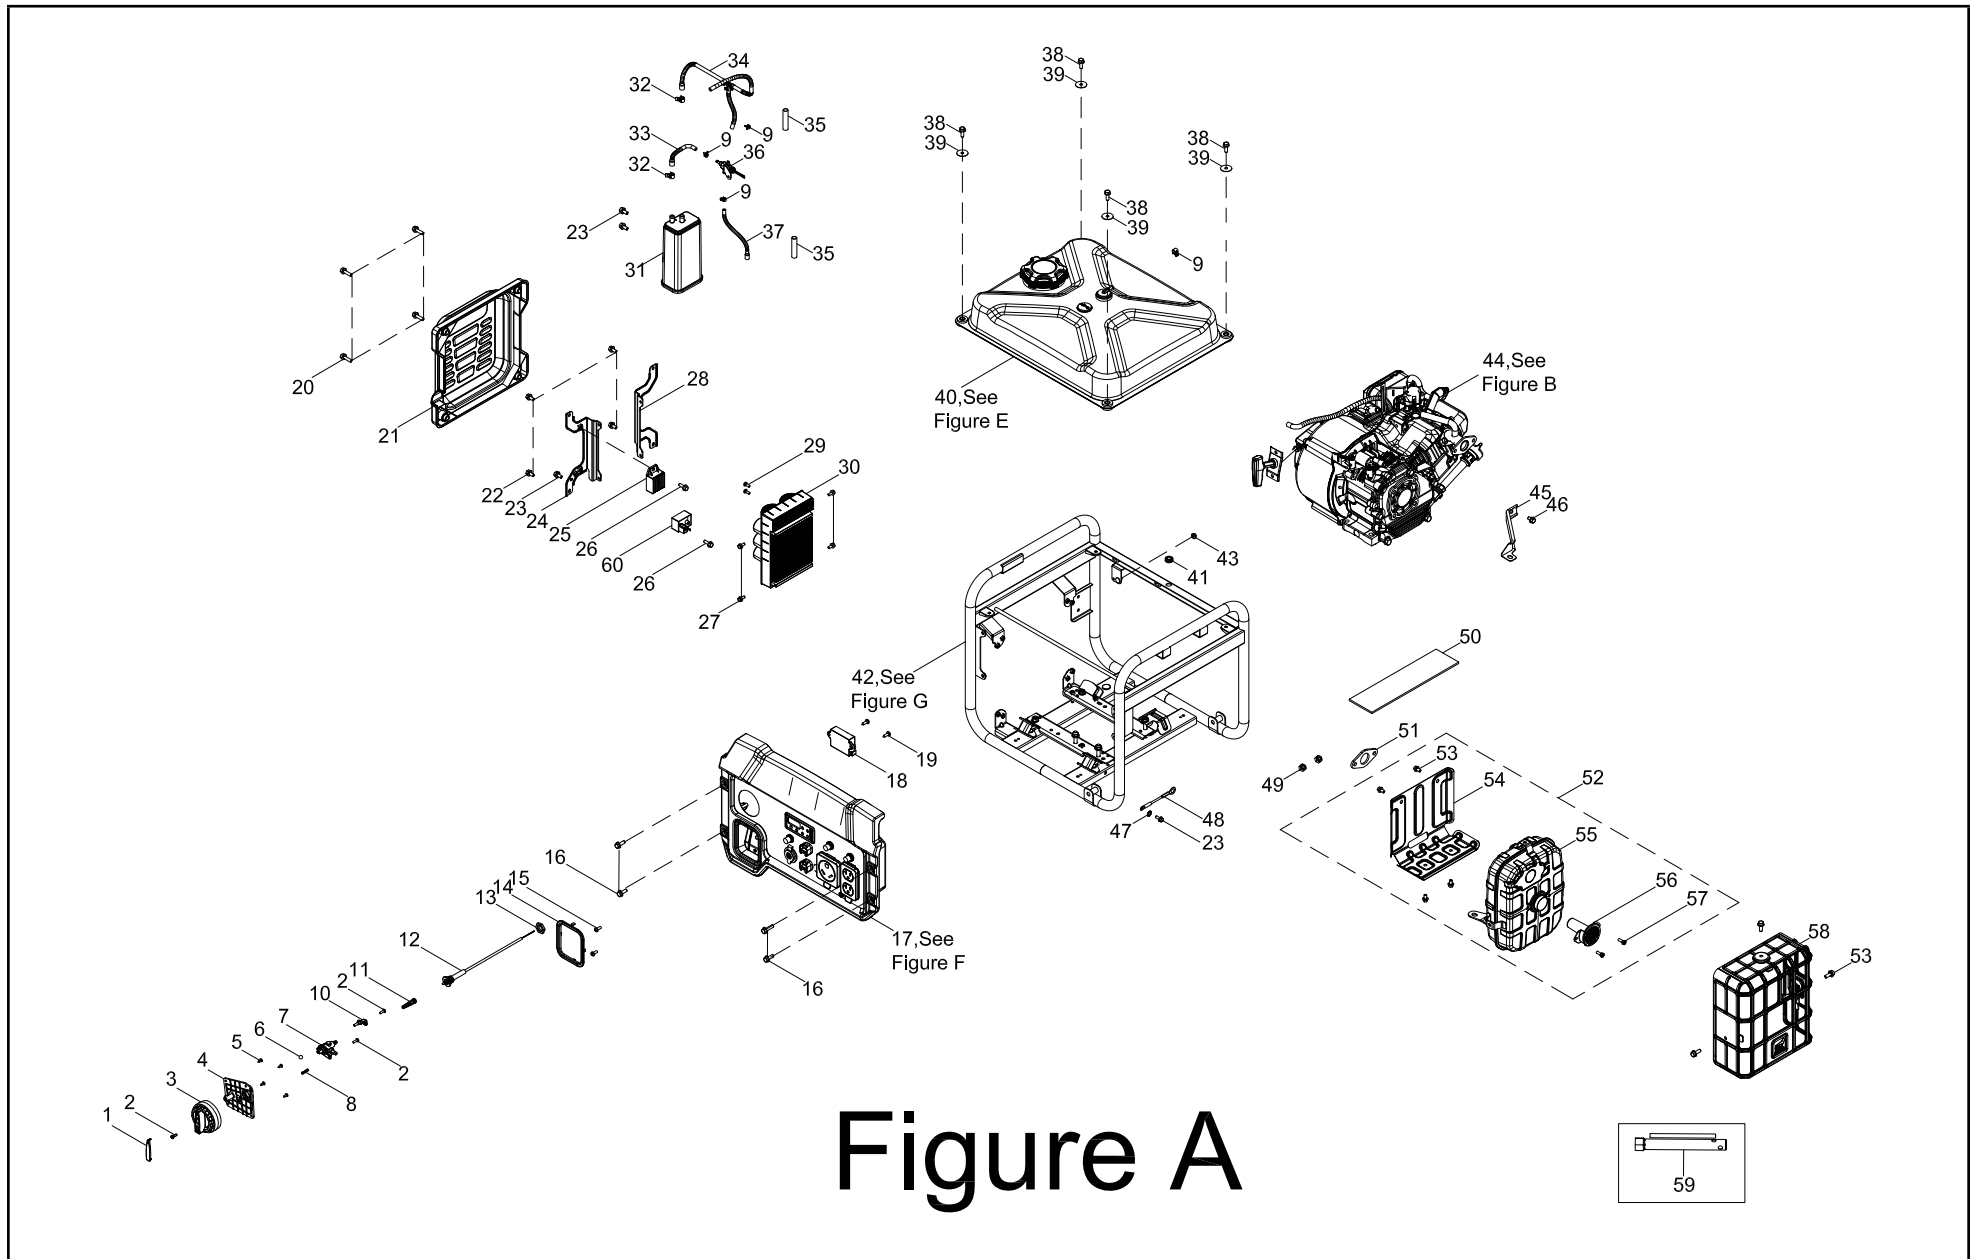

INVERTER PARTS DIAGRAM

Figure A

INVERTER PARTS LIST

#	Part Number	Description	Qty.
1	100712234	Cover, Dial Knob	1
2	100031845-0002	Screw M4 x 12, GB823	3
3	100808915	Fuel Dial	1
4	100725109	Mounting Seat, Fuel Dial	1
5	100032963-0003	Self-tapping Screw ST3.5 x 13	4
6	100717043	Steel Ball, 7	1
7	100728457	Fuel Valve	1
8	100725111	Fuel Dial Spring	1
9	100005138	Clamp Ø9.5 x 8	4
10	100725113	Stopper, Fuel Dial	1
11	100818319	Spring, Choke Level	1
12	100726676	Choke Lever Rack	1
13	100729582	Nut M16 x 1.5	1
14	100725010	Deco Trim, Recoil	1
15	100010954-0001	Screw M5 x 12, GB818	2
16	100011264-0002	Flange Bolt M6 x 16, GB5789	4
17	100790961	Panel Assembly, See Figure F	1
18	5.1830.022	CO Shutdown Module	1
19	100011002-0003	Self-tapping Screw ST4.2 x 19, GB845	2
20	100011266-0003	Flange Bolt M6 x 20, GB5789	4
21	100725013-0001	Protective Cover, Inverter Module	1
22	100011261-0004	Flange Bolt M6 x 12, GB5789	4
23	100011260-0005	Flange Bolt M6 x 10, GB5789	4
24	100725872	Bracket, Inverter Module, Right	1
25	100800261	Rectifier Bridge, Capacitance	1
26	100011264-0003	Flange Bolt M6 x 16	2
27	100011250-0002	Flange Bolt M5 x 14, GB5789	4
28	100725861	Bracket, Inverter Module, Left	1
29	100143032-0001	Flange Bolt M4 x 10, GB9074.8	2
30	100777916	Inverter Module, 120V 60Hz	1