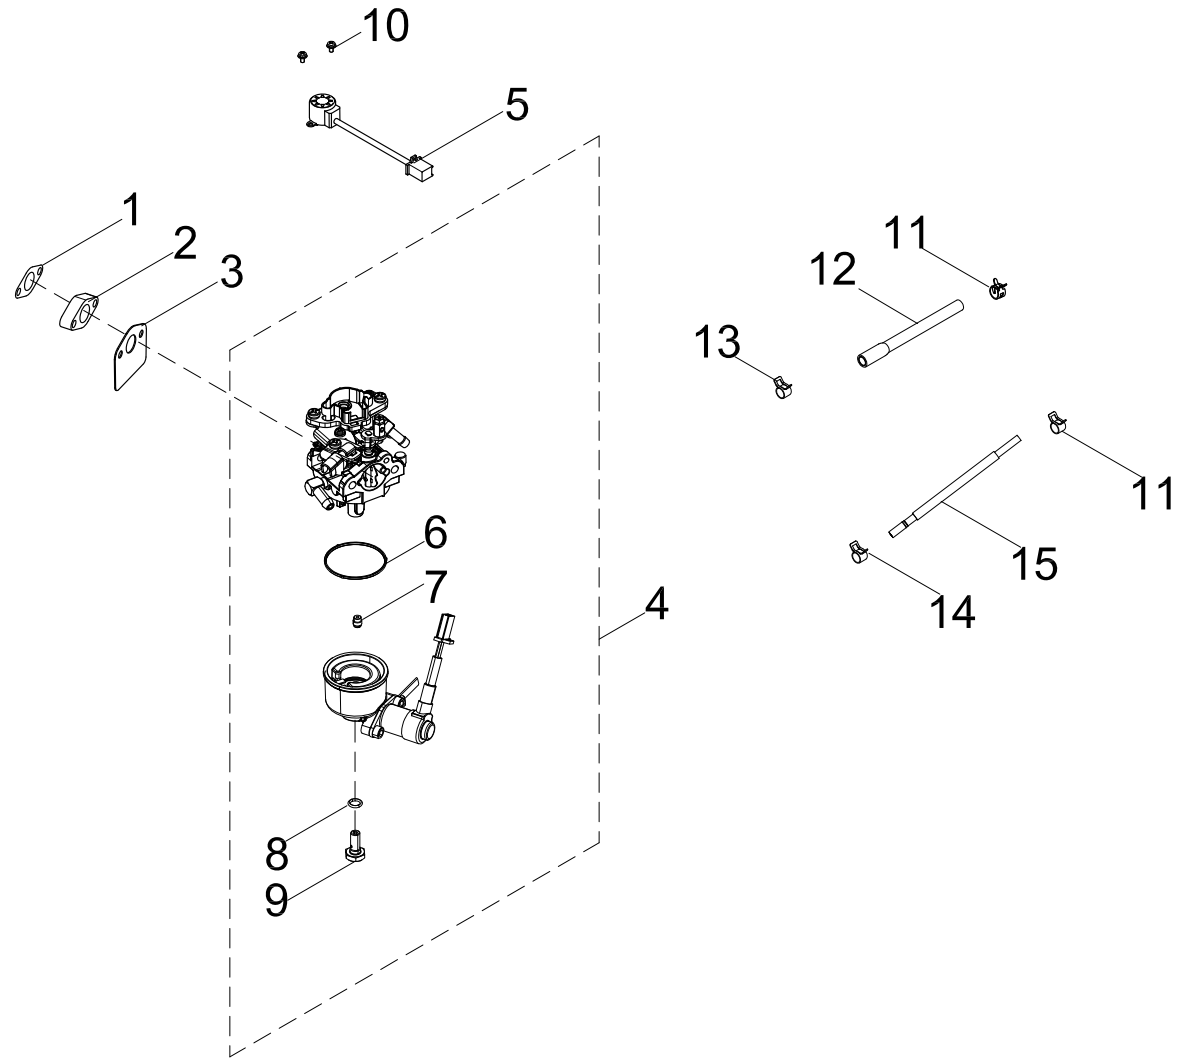

## CYLINDER HEAD PARTS DIAGRAM

Figure C

**CYLINDER HEAD PARTS LIST**

#	Part Number	Description	Qty.
1	100760592	Valve Adjust Cap, Exhaust	2
2	100760595	Rocker Arm Assembly	2
3	100158127	Shaft, Rocker Arm	1
4	100075055	Valve Collet	2
5	100758247	Seal Guide	1
6	100075056	Valve Spring Seat	2
7	100159357	Spring Valve	2
8	100097810	Spark Plug	1
9	100756934	Cylinder Head	1
10	100051258-0001	Stud Bolt M6 x 82	2
11	100158124	Gasket, Cylinder Head	1
12	100760591	Valve Exhaust	1
13	100760590	Valve Intake	1
14	100010348	Stud Bolt M6 x 87	2

# CARBURETOR PARTS DIAGRAM

Figure D

**CARBURETOR PARTS LIST**

#	Part Number	Description	Qty.
1	100158108	Gasket, Insulator	1
2	100158118	Insulator, Carburetor	1
3	100158117	Gasket, Carburetor	1
4	100820488	Carburetor	1
5	100061512	Stepper Motor	1
6	100790304	Fuel Bowl O-Ring	1
7	100056226	Main Jet Standard (67)	1
	100030033	Main Jet Altitude 1000-3000m(65)	/
8	100715796	Fuel Bowl Mounting Bolt Gasket	1
9	100715797	Fuel Bowl Mounting Bolt	1
10	100031942-0002	Flange Bolt M3 x 6	2
11	100771620	Clamp Ø8.5	2
12	100798440	Fuel Tube 1	1
13	100005159	Clamp 2, Ø10.5 x 8	1
14	100090871	Clamp 1, Ø9.7 x 8	1
15	100798439	Fuel Tube	1