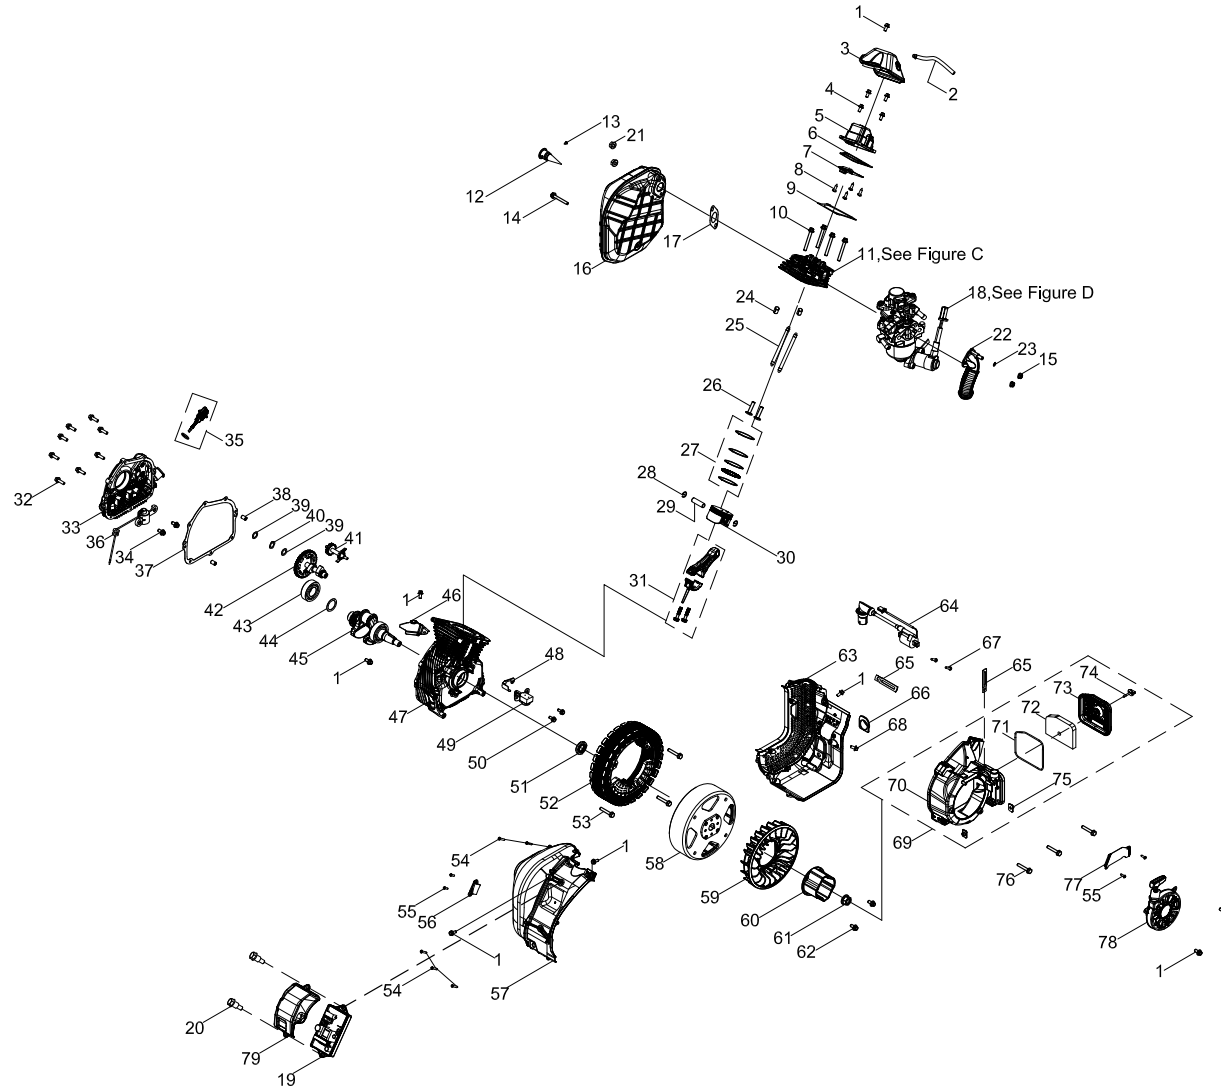

# ENGINE PARTS DIAGRAM

Figure B

**ENGINE PARTS LIST**

#	Part Number	Description	Qty.
1	100011570-0001	Big Flange Bolt M6 x 12	9
2	100088413	Breather Tube	1
3	100797192	Cylinder Head Cover Gasket	1
4	100031968-0002	Big Flange Bolt M6 x 20	4
5	100157081	Cylinder Head Cover Assembly	1
6	100158111	Gasket, Cylinder Cover	1
7	100158112	Inner Cover, Valve Cover	1
8	100005133	Cross Screw M3 x 6	4
9	100158122	Gasket, Cylinder Head Cover	1
10	100002464-0001	Flange Bolt M8 x 60	4
11	100797890	Cylinder Head Assembly - See Figure C	1
12	100085794	Spark Arrester Assembly	1
13	100011000-0001	Self-tapping Screw ST4.2 x 9.5	1
14	100011280-0004	Flange Bolt M6 x 75, GB5789	1
15	100011452-0003	Flange Nut M6	2
16	100765699	Exhaust Muffler Assembly	1
17	100751828	Gasket, Muffler	1
18	100821978	Carburetor kit - See Figure D	1
19	100811412	Electric Starter	1
20	100824352-0001	Bolt	2
21	100011452-0013	Lock Nut M6, Flange	2
22	100158121	Air Filter Hose	1
23	100005150	Clamp 2	1
24	100010558	Dowel Pin Ø10 x 16	2
25	100760593	Push Rod	2
26	100004262	Lifter, Valve	2
27	100726599	Piston Ring Set	1
28	100003220	Circlip	2
29	100722061	Wrist Pin	1
30	100781541	Piston	1