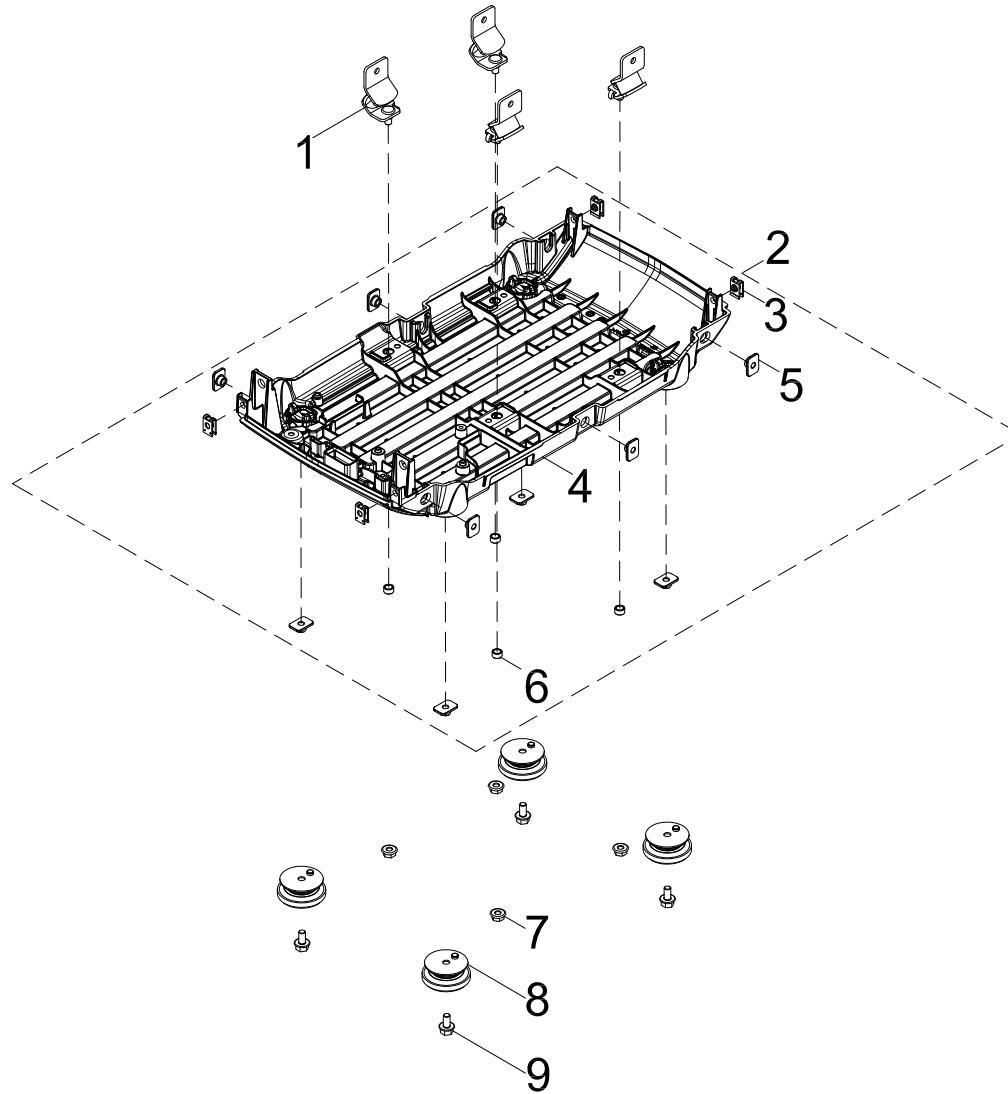

# CONTROL PANEL PARTS DIAGRAM

Figure F

**CONTROL PANEL PARTS LIST**

#	Part Number	Description	Qty.
1	100731572	Receptacle Cover, TT-30R	1
2	100731575	Receptacle Cover, 5-20R	1
3	100011421-0003	Flange Nut M6	1
4	100010886-0004	Spring Washer Ø6	1
5	100010910-0003	Flat Washer Ø6	1
6	100092320-0001	Ground Stud	1
7	100128826-0001	Lock Washer Ø6, Toothed	1
8	100010919-0002	Flat Washer Ø5	1
9	100010885-0003	Spring Washer Ø5	1
10	100074511-0003	Flange Nut M5	1
11	100746006-0002	Parallel Port, Square,Black	1
12	100746006-0001	Parallel Port, Square, Red	1
13	100020029	Receptacle 5-20R, Duplex	1
14	100823574	Receptacle TT-30R	1
15	100159885	LED Display Module	1
16	100019782	Receptacle, 12 VDC	1
17	100735685-0002	Parallel Port Cover, Square, Black	1
18	100735685-0001	Parallel Port Cover, Square, Red	1
19	100120180	Cover, Circuit Breaker	3
20	100031552	O-Ring	3
21	100057719	8Amp Circuit Breaker, Push Button	1
22	100019751	30Amp Circuit Breaker, Push Button	1
23	100019754	20Amp Circuit Breaker, Push Button	1
24	100831594	Wire Harness Assembly	1
25	100821620	Control Panel	1
26	100778631	Push-Button Start	1

## HOUSING ASSEMBLY PARTS DIAGRAM

Figure G

**HOUSING ASSEMBLY PARTS LIST**

#	Part Number	Description	Qty.
1	100072715	Vibration Mount, Support	4
2	100716663	Housing Assembly, Bottom	1
3	100050562	Threaded Clamp	4
4	100716665	Housing, Bottom, Black	1
5	100072994	Step Nut	10
6	100716706	Bushing	4
7	100011452-0003	Flange Nut M6	4
8	100718915	Foot, Bottom Housing	4
9	100011261-0004	Flange Bolt M6 x 12	4

# WIRING DIAGRAM