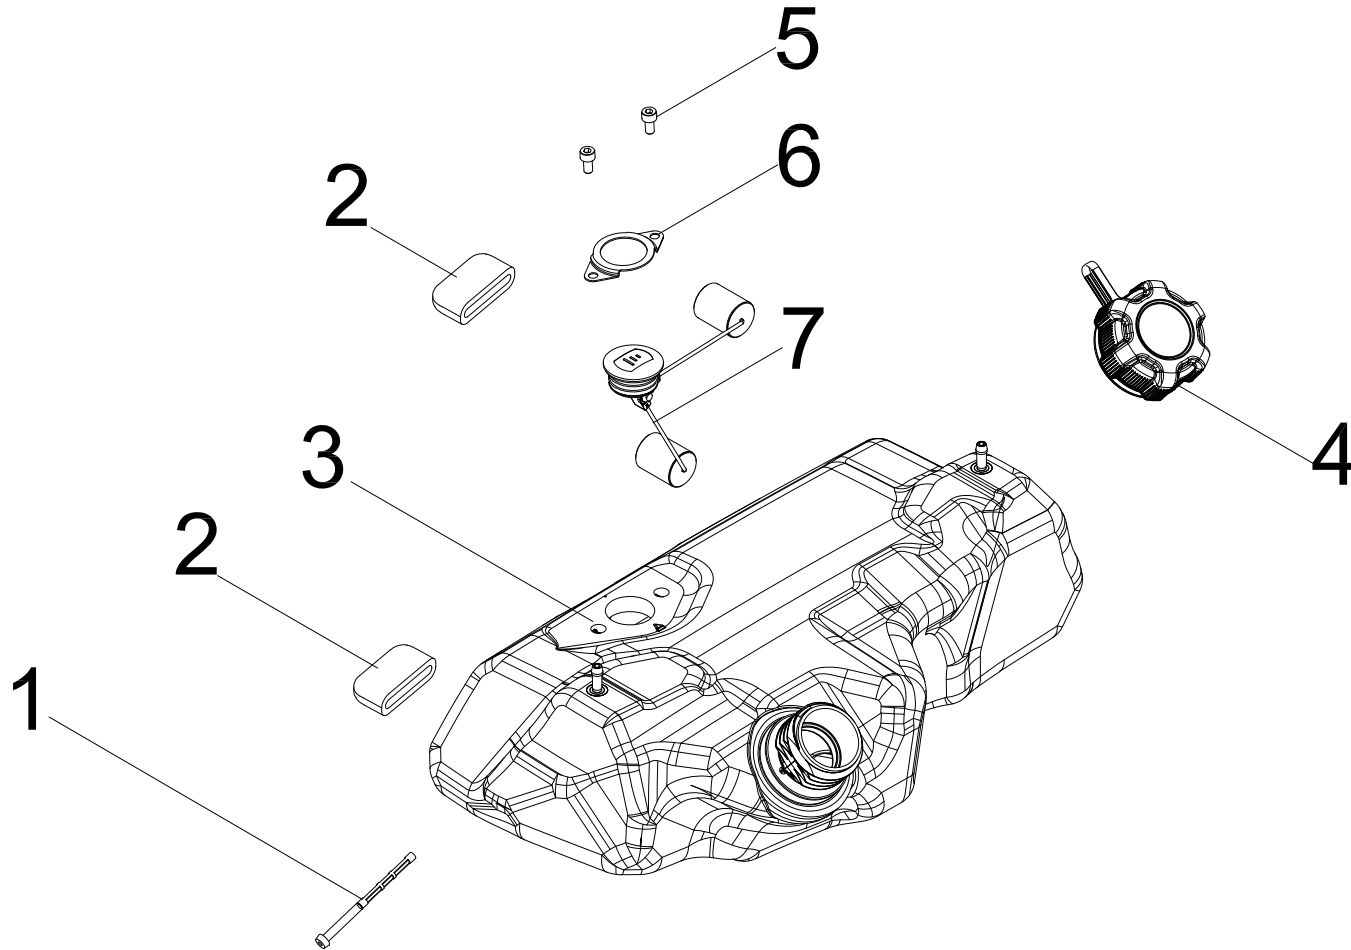

CARBURETOR PARTS LIST

#	Part Number	Description	Qty.
1	100158108	Gasket, Insulator	1
2	100158118	Insulator, Carburetor	1
3	100158117	Gasket, Carburetor	1
4	100820488	Carburetor	1
5	100061512	Stepper Motor	1
6	100790304	Fuel Bowl O-Ring	1
7	100056226	Main Jet Standard (67)	1
	100030033	Main Jet Altitude 1000-3000m(65)	/
8	100715796	Fuel Bowl Mounting Bolt Gasket	1
9	100715797	Fuel Bowl Mounting Bolt	1
10	100031942-0002	Flange Bolt M3 x 6	2
11	100771620	Clamp Ø8.5	2
12	100798440	Fuel Tube 1	1
13	100005159	Clamp 2, Ø10.5 x 8	1
14	100090871	Clamp 1, Ø9.7 x 8	1
15	100798439	Fuel Tube	1

FUEL TANK PARTS DIAGRAM

Figure E