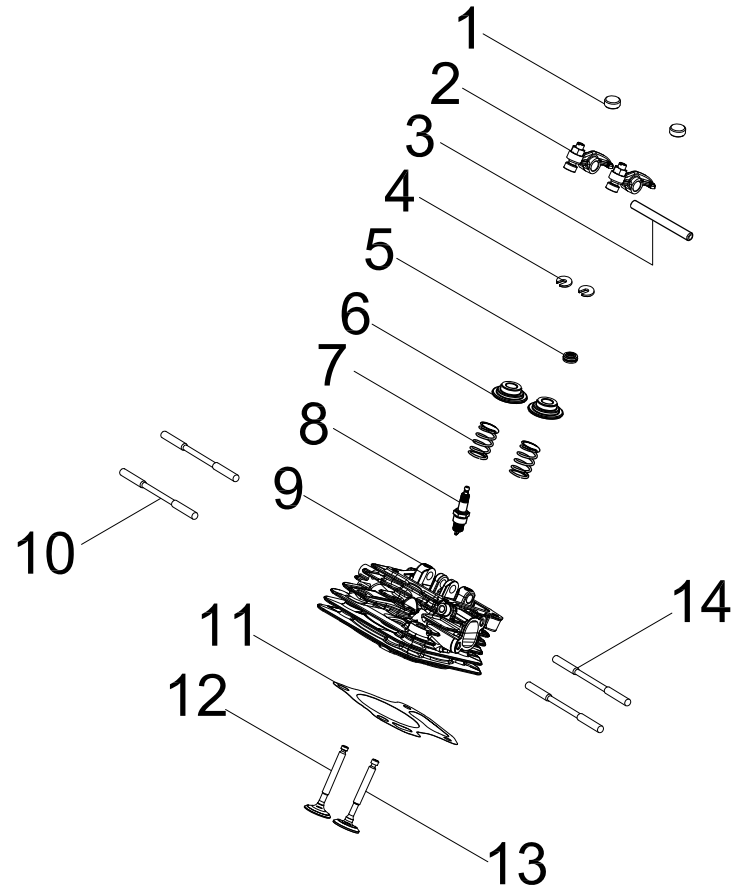

#	Part Number	Description	Qty.
61	100011462-0001	Flange Nut M14 x 1.5	1
62	100011571-0001	Big Flange Bolt M6 x 14	2
63	100797197	Front Air Guide	1
64	100765357	Ignition Coil	1
65	100000656	Wire Clip C	2
66	100784921	Oil Seal	1
67	100093250-0004	Self-tapping Screw ST4.8 x 20	2
68	100715178-0001	Big Flange Bolt M6 x 45	1
69	100821841	Fan Cover Assembly	1
70	100833924	Fan Cover	1
71	100158177	Gasket, Air Filter	1
72	100158179	Air Filter Element	1
73	100833925	Air Filter Cover	1
74	100158176	Bolt	1
75	100072994	Step Nut	2
76	100011274-0002	Flange Bolt M6 x 45, GB5789	3
77	100158097	Clip Base 1	1
78	100717807-0001	Recoil Starter Assembly	1
79	100825098	Cover	1

## CYLINDER HEAD PARTS DIAGRAM

Figure C

**CYLINDER HEAD PARTS LIST**

#	Part Number	Description	Qty.
1	100760592	Valve Adjust Cap, Exhaust	2
2	100760595	Rocker Arm Assembly	2
3	100158127	Shaft, Rocker Arm	1
4	100075055	Valve Collet	2
5	100758247	Seal Guide	1
6	100075056	Valve Spring Seat	2
7	100159357	Spring Valve	2
8	100097810	Spark Plug	1
9	100756934	Cylinder Head	1
10	100051258-0001	Stud Bolt M6 x 82	2
11	100158124	Gasket, Cylinder Head	1
12	100760591	Valve Exhaust	1
13	100760590	Valve Intake	1
14	100010348	Stud Bolt M6 x 87	2

# CARBURETOR PARTS DIAGRAM

Figure D

**CARBURETOR PARTS LIST**

#	Part Number	Description	Qty.
1	100158108	Gasket, Insulator	1
2	100158118	Insulator, Carburetor	1
3	100158117	Gasket, Carburetor	1
4	100820488	Carburetor	1
5	100061512	Stepper Motor	1
6	100790304	Fuel Bowl O-Ring	1
7	100056226	Main Jet Standard (67)	1
	100030033	Main Jet Altitude 1000-3000m(65)	/
8	100715796	Fuel Bowl Mounting Bolt Gasket	1
9	100715797	Fuel Bowl Mounting Bolt	1
10	100031942-0002	Flange Bolt M3 x 6	2
11	100771620	Clamp Ø8.5	2
12	100798440	Fuel Tube 1	1
13	100005159	Clamp 2, Ø10.5 x 8	1
14	100090871	Clamp 1, Ø9.7 x 8	1
15	100798439	Fuel Tube	1