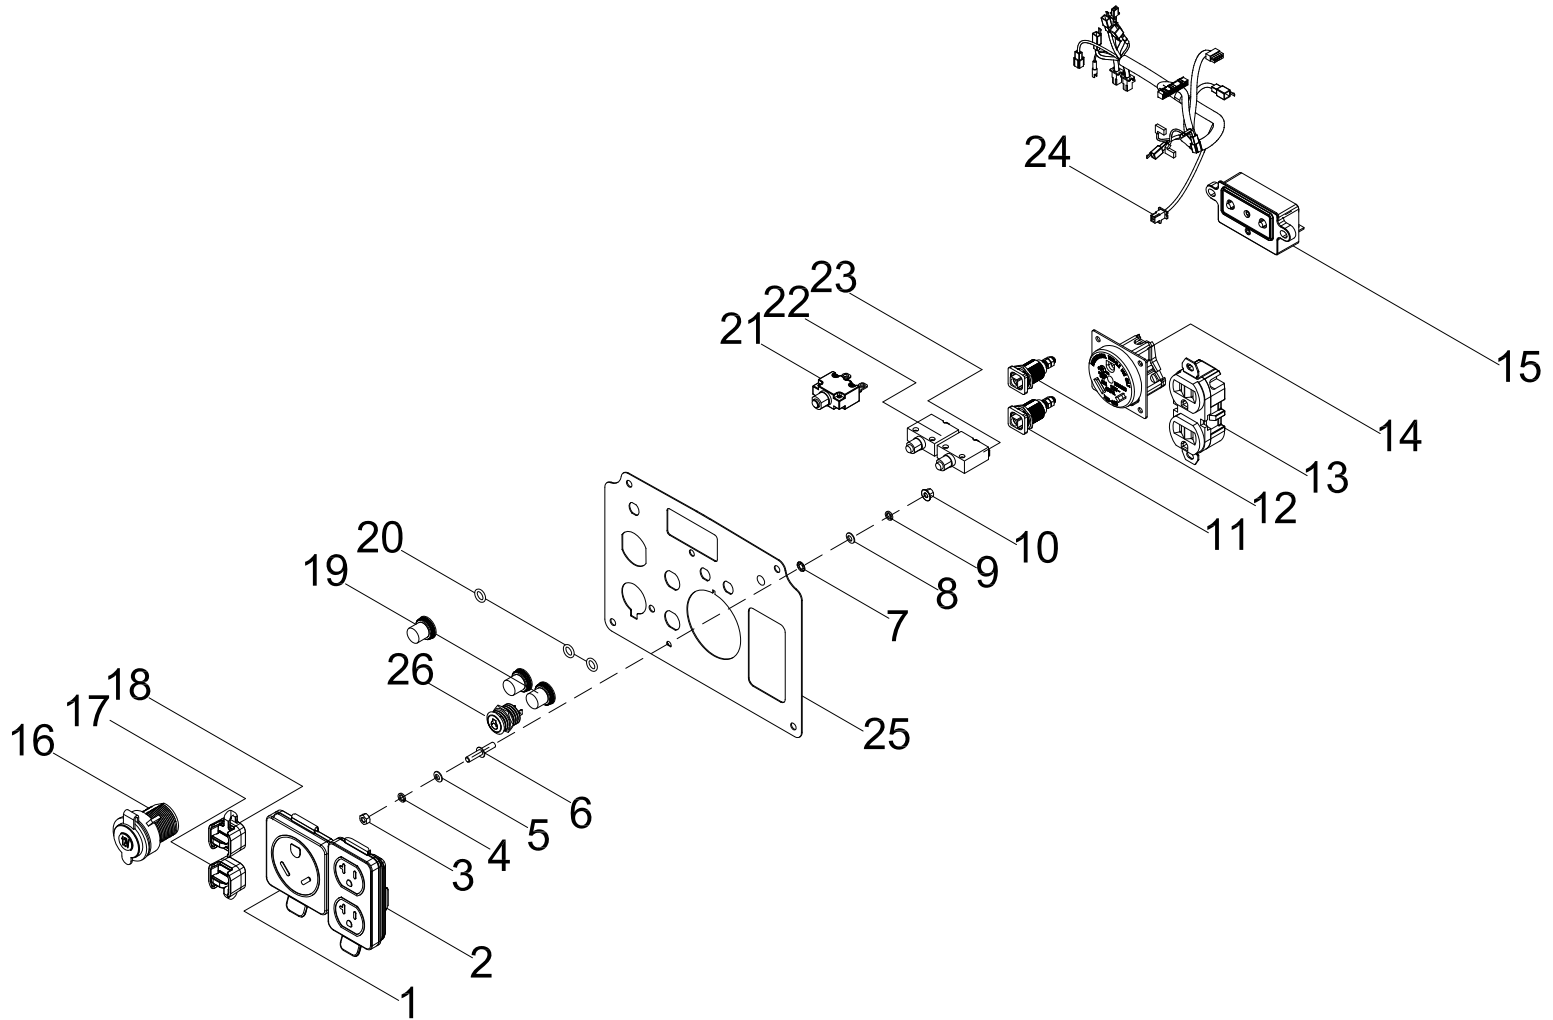

# CONTROL PANEL PARTS DIAGRAM

Figure F

**CONTROL PANEL PARTS LIST**

#	Part Number	Description	Qty.
1	100731572	Receptacle Cover, TT-30R	1
2	100731575	Receptacle Cover, 5-20R	1
3	100011421-0003	Flange Nut M6	1
4	100010886-0004	Spring Washer Ø6	1
5	100010910-0003	Flat Washer Ø6	1
6	100092320-0001	Ground Stud	1
7	100128826-0001	Lock Washer Ø6, Toothed	1
8	100010919-0002	Flat Washer Ø5	1
9	100010885-0003	Spring Washer Ø5	1
10	100074511-0003	Flange Nut M5	1
11	100746006-0002	Parallel Port, Square,Black	1
12	100746006-0001	Parallel Port, Square, Red	1
13	100020029	Receptacle 5-20R, Duplex	1
14	100823574	Receptacle TT-30R	1
15	100159885	LED Display Module	1
16	100019782	Receptacle, 12 VDC	1
17	100735685-0002	Parallel Port Cover, Square, Black	1
18	100735685-0001	Parallel Port Cover, Square, Red	1
19	100120180	Cover, Circuit Breaker	3
20	100031552	O-Ring	3
21	100057719	8Amp Circuit Breaker, Push Button	1
22	100019751	30Amp Circuit Breaker, Push Button	1
23	100019754	20Amp Circuit Breaker, Push Button	1
24	100831594	Wire Harness Assembly	1
25	100821620	Control Panel	1
26	100778631	Push-Button Start	1

## HOUSING ASSEMBLY PARTS DIAGRAM

Figure G

**HOUSING ASSEMBLY PARTS LIST**

#	Part Number	Description	Qty.
1	100072715	Vibration Mount, Support	4
2	100716663	Housing Assembly, Bottom	1
3	100050562	Threaded Clamp	4
4	100716665	Housing, Bottom, Black	1
5	100072994	Step Nut	10
6	100716706	Bushing	4
7	100011452-0003	Flange Nut M6	4
8	100718915	Foot, Bottom Housing	4
9	100011261-0004	Flange Bolt M6 x 12	4

# WIRING DIAGRAM