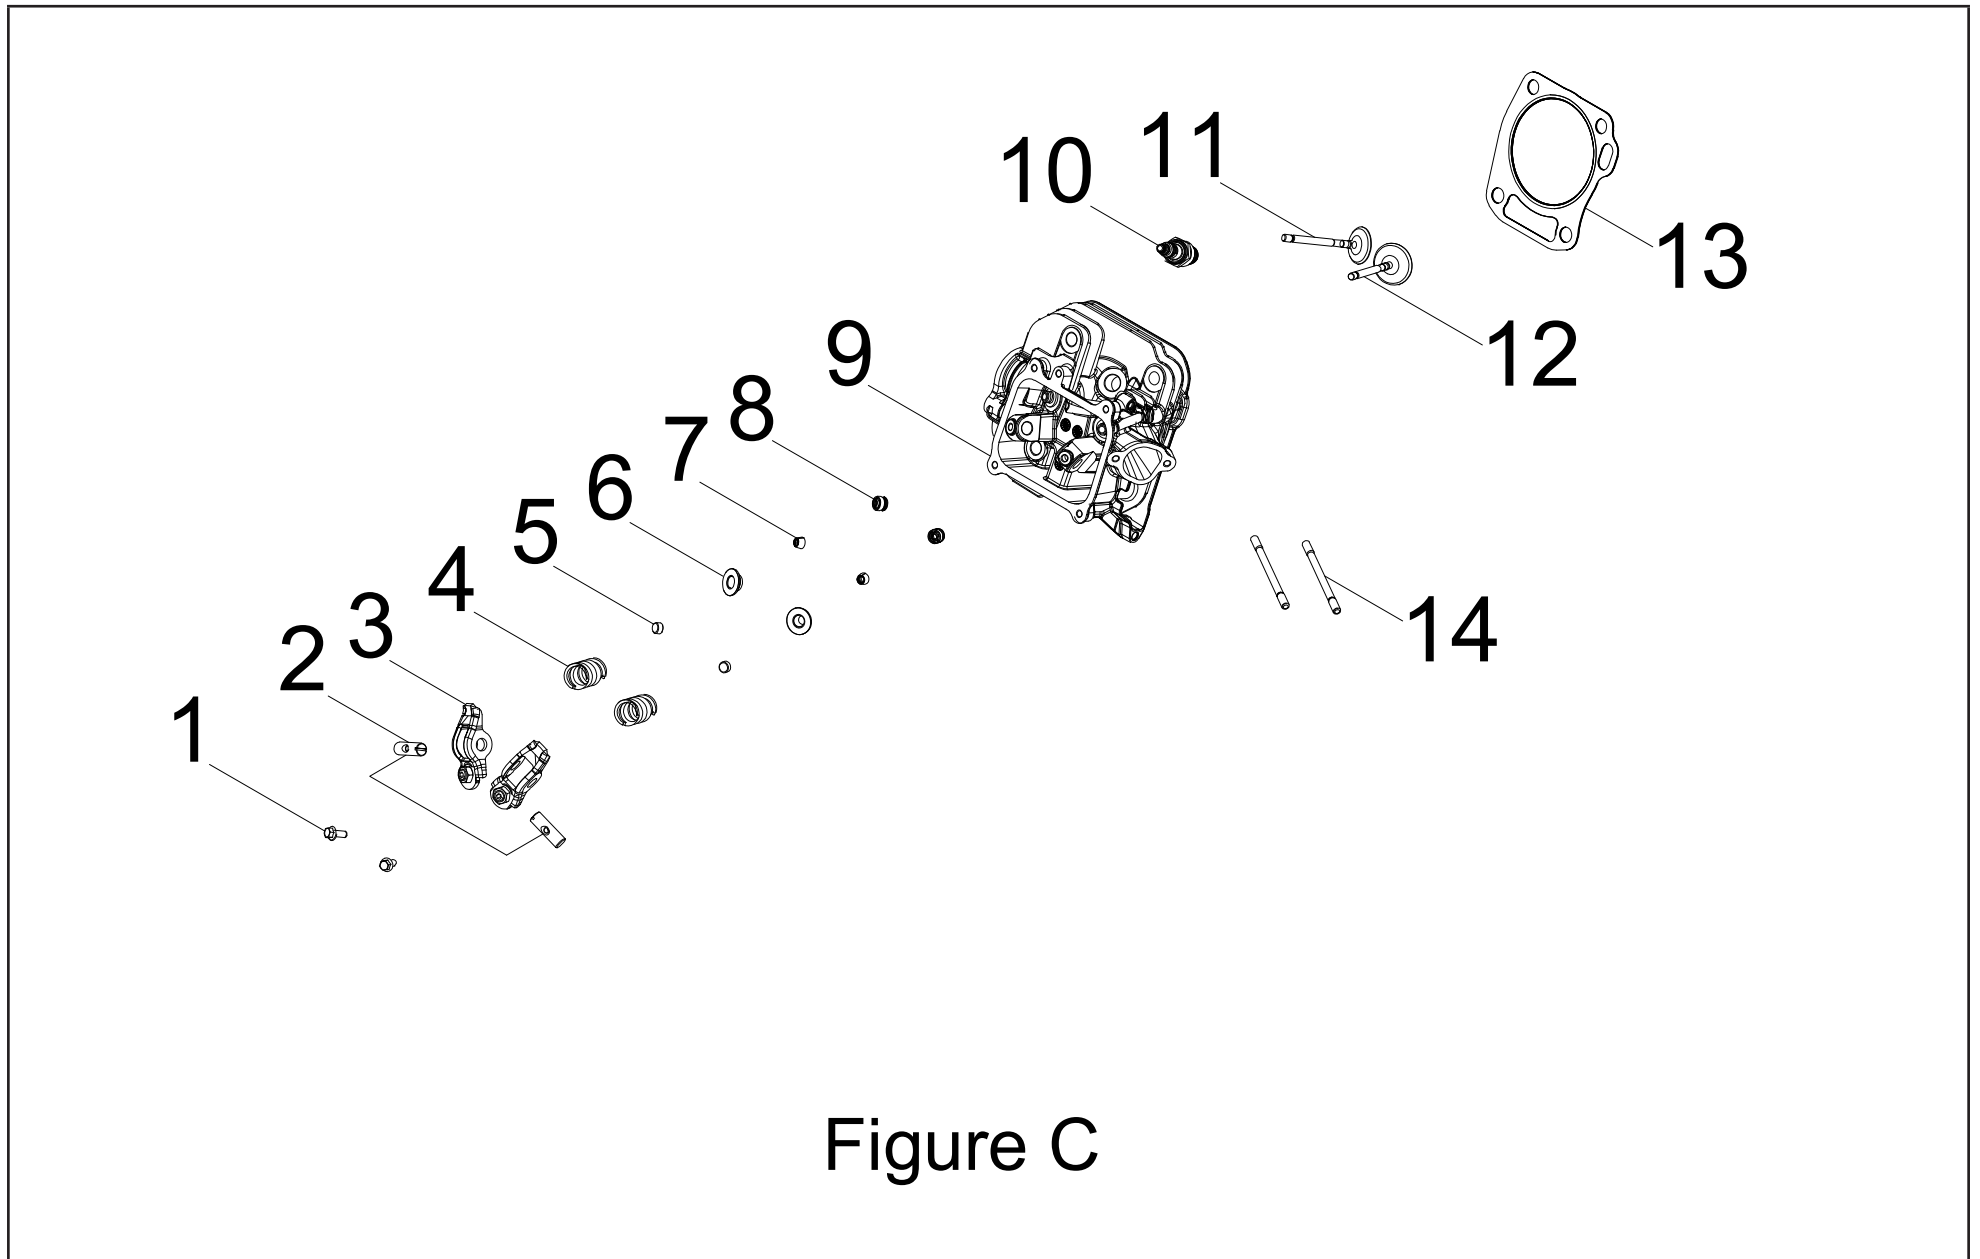

## CYLINDER HEAD PARTS DIAGRAM

Figure C

**CYLINDER HEAD PARTS LIST**

#	Part Number	Description	Qty.
1	100011518-0001	Flange Bolt M5 x 12, GB16674	2
2	100765720	Rocker Arm shaft	2
3	100750420	Rocker Arm Assembly	2
4	100750445	Spring Valve	2
5	100004588	Valve Adjust Cap, Exhaust	2
6	100073758	Valve Spring Seat, Upper	2
7	100073840	Valve Collet	4
8	100004599	Intake Valve Seal	2
9	100835709	Cylinder Head	1
10	100009378	Spark Plug F6RTC	1
11	100750187	Exhaust Valve	1
12	100750222	Intake Vavle	1
13	100833942	Gasket, Cylinder Head	1
14	100762052	Stud, M6 x 89	2

# CARBURETOR PARTS DIAGRAM

Figure D

**CARBURETOR PARTS LIST**

#	Part Number	Description	Qty.
1	100753495	Gasket, Insulator	1
2	100760558	Insulator, Carburetor	1
3	100762049	Gasket 1, Carburetor	1
4	100815876-0001	Carburetor	1
5	100005717	Fuel Bowl O-Ring	1
6	100061920	Main Jet Standard (92)	1
	100005776	Main Jet Altitude 1000-3000m (90)	/
7	100006095	O-Ring, Solenoid Valve Base	1
8	100005727	O-Ring, Solenoid Valve	1
9	100060473	Stepping Motor Cover	2
10	100031810-0003	Screw, M3 x 8	4
11	100762803-0001	Stepping Motor 1	1
12	100766425	Stepping Motor 2	1
13	100804368	Gasket, Air Filter	1
14	100804369	Gasket 2, Carburetor	1
15	100005149	Clamp Ø7.5	1
16	100815053	Fuel Tube, Fuel Valve to Carburetor	1
17	100154409	Fuel Hose Jacket	1
18	100771620	Clamp Ø8.5	2
19	100814921	Fuel Tube, Fuel Tank to Valve	1
20	100005138	Clamp Ø9.5 x 8	1