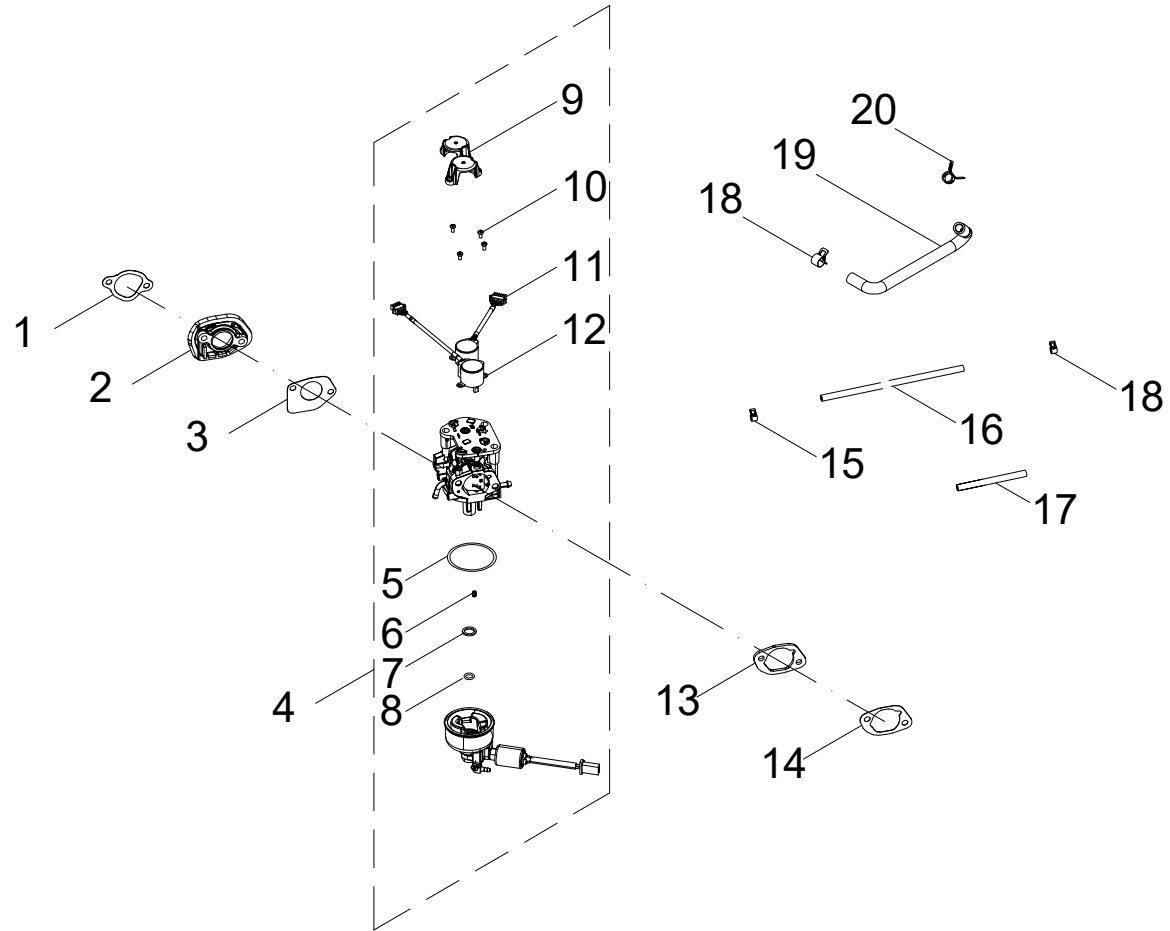

## CYLINDER HEAD PARTS DIAGRAM

Figure C

**CYLINDER HEAD PARTS LIST**

#	Part Number	Description	Qty.
1	100011518-0001	Flange Bolt M5 x 12, GB16674	2
2	100765720	Rocker Arm shaft	2
3	100750420	Rocker Arm Assembly	2
4	100750445	Spring Valve	2
5	100004588	Valve Adjust Cap, Exhaust	2
6	100073758	Valve Spring Seat, Upper	2
7	100073840	Valve Collet	4
8	100004599	Intake Valve Seal	2
9	100835709	Cylinder Head	1
10	100009378	Spark Plug F6RTC	1
11	100750187	Exhaust Valve	1
12	100750222	Intake Vavle	1
13	100833942	Gasket, Cylinder Head	1
14	100762052	Stud, M6 x 89	2

# CARBURETOR PARTS DIAGRAM

Figure D

**CARBURETOR PARTS LIST**

#	Part Number	Description	Qty.
1	100753495	Gasket, Insulator	1
2	100760558	Insulator, Carburetor	1
3	100762049	Gasket 1, Carburetor	1
4	100815876-0001	Carburetor	1
5	100005717	Fuel Bowl O-Ring	1
6	100061920	Main Jet Standard (92)	1
	100005776	Main Jet Altitude 1000-3000m (90)	/
7	100006095	O-Ring, Solenoid Valve Base	1
8	100005727	O-Ring, Solenoid Valve	1
9	100060473	Stepping Motor Cover	2
10	100031810-0003	Screw, M3 x 8	4
11	100762803-0001	Stepping Motor 1	1
12	100766425	Stepping Motor 2	1
13	100804368	Gasket, Air Filter	1
14	100804369	Gasket 2, Carburetor	1
15	100005149	Clamp Ø7.5	1
16	100815053	Fuel Tube, Fuel Valve to Carburetor	1
17	100154409	Fuel Hose Jacket	1
18	100771620	Clamp Ø8.5	2
19	100814921	Fuel Tube, Fuel Tank to Valve	1
20	100005138	Clamp Ø9.5 x 8	1

## FUEL TANK PARTS DIAGRAM