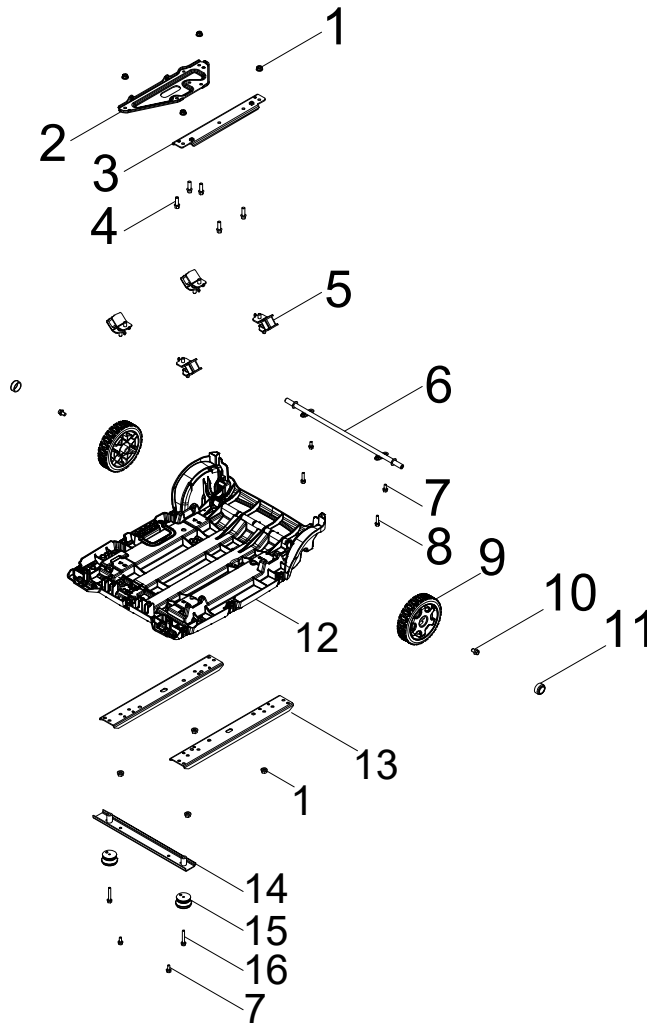

HOUSING ASSEMBLY PARTS DIAGRAM

Figure G

HOUSING ASSEMBLY PARTS LIST

#	Part Number	Description	Qty.
1	100011464-0003	Nut M8	8
2	100759245	Engine Front Board	1
3	100759247	Engine Rear Board	1
4	100011551-0002	Small Flange Bolt M8 x 25	5
5	100760467	Vibration Mount, Support	4
6	100813643	Wheel Shaft	1
7	100011262-0003	Flange Bolt M6 x 14	4
8	100011268-0003	Flange Bolt M6 x 25	2
9	100813498	Wheel	2
10	100011308-0003	Flange Bolt M8 x 12	2
11	100762498-0002	Tire Cover, Yellow	2
12	100813676-0001	Housing, Bottom, Black	1
13	100813644-0001	Framework Board 2	2
14	100813645-0001	Framework Board 1	1
15	100150594	Base	2
16	100011273-0003	Flange Bolt M6 x 40	2