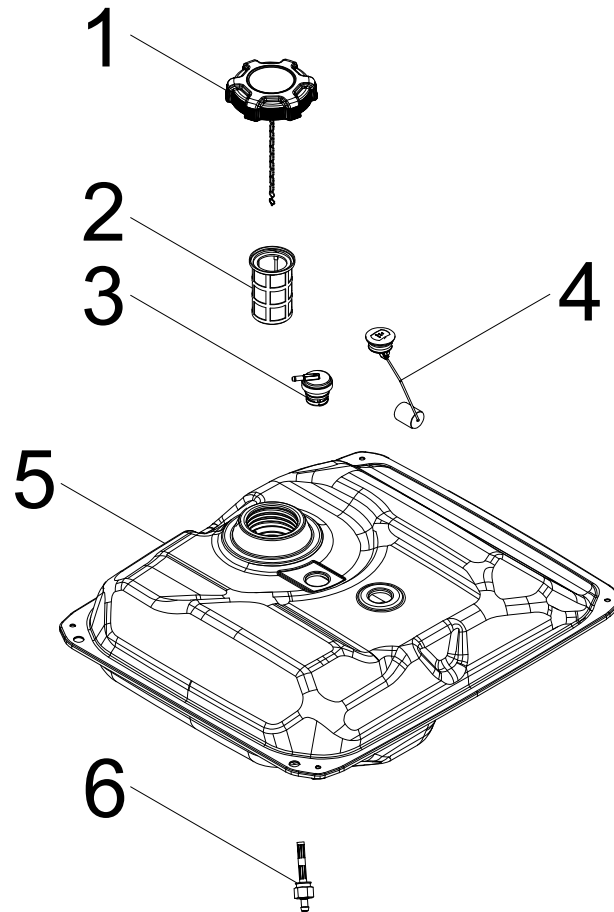

## CYLINDER HEAD PARTS DIAGRAM

Figure C

**CYLINDER HEAD PARTS LIST**

#	Part Number	Description	Qty.
1	100011518-0001	Flange Bolt M5 x 12, GB16674	2
2	100765720	Rocker Arm shaft	2
3	100750420	Rocker Arm Assembly	2
4	100750445	Spring Valve	2
5	100004588	Valve Adjust Cap, Exhaust	2
6	100073758	Valve Spring Seat, Upper	2
7	100073840	Valve Collet	4
8	100004599	Intake Valve Seal	2
9	100835709	Cylinder Head	1
10	100009378	Spark Plug F6RTC	1
11	100750187	Exhaust Valve	1
12	100750222	Intake Vavle	1
13	100833942	Gasket, Cylinder Head	1
14	100762052	Stud, M6 x 89	2

# CARBURETOR PARTS DIAGRAM

Figure D

**CARBURETOR PARTS LIST**

#	Part Number	Description	Qty.
1	100753495	Gasket, Insulator	1
2	100760558	Insulator, Carburetor	1
3	100762049	Gasket 1, Carburetor	1
4	100815876-0001	Carburetor	1
5	100005717	Fuel Bowl O-Ring	1
6	100061920	Main Jet Standard (92)	1
	100005776	Main Jet Altitude 1000-3000m (90)	/
7	100006095	O-Ring, Solenoid Valve Base	1
8	100005727	O-Ring, Solenoid Valve	1
9	100060473	Stepping Motor Cover	2
10	100031810-0003	Screw, M3 x 8	4
11	100762803-0001	Stepping Motor 1	1
12	100766425	Stepping Motor 2	1
13	100804368	Gasket, Air Filter	1
14	100804369	Gasket 2, Carburetor	1
15	100005149	Clamp Ø7.5	1
16	100815053	Fuel Tube, Fuel Valve to Carburetor	1
17	100154409	Fuel Hose Jacket	1
18	100771620	Clamp Ø8.5	2
19	100814921	Fuel Tube, Fuel Tank to Valve	1
20	100005138	Clamp Ø9.5 x 8	1

## FUEL TANK PARTS DIAGRAM