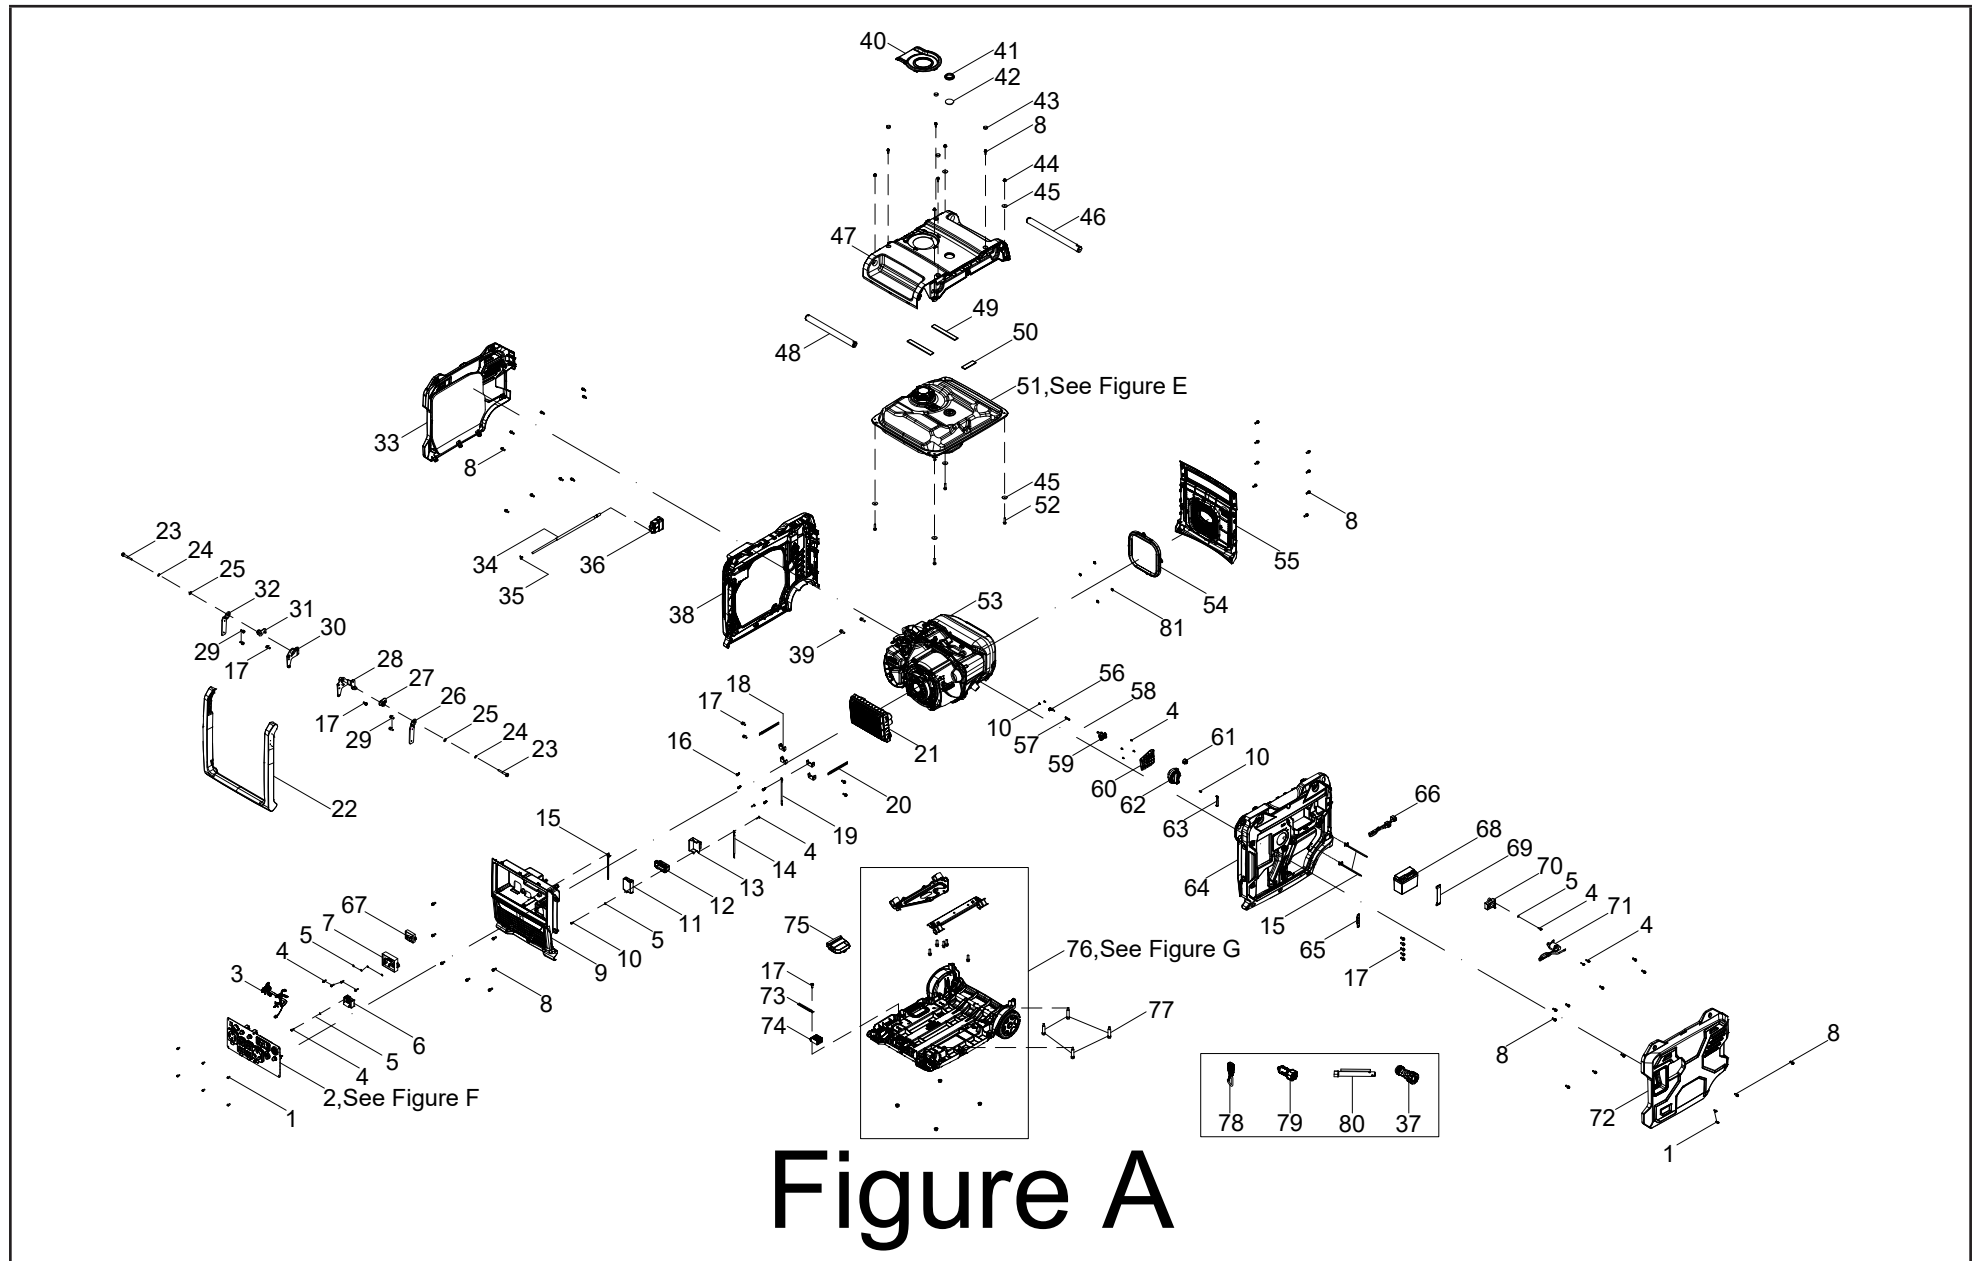

# INVERTER GENERATOR PARTS DIAGRAM

**INVERTER GENERATOR PARTS LIST**

#	Part Number	Description	Qty.
1	100010954-0001	Screw, M5 x 12	8
2	100813709-0001	Panel Assembly, See Figure F	1
3	100812712	Wire Harness Assembly	1
4	100011002-0003	Self-tapping Screw, ST4.2 x 19, GB845	14
5	100010909-0003	Washer, Ø5	7
6	100838081	Ignition Module	1
7	100822311	Remote Controller Module	1
8	100814490	Step Bolt M6 x 15	39
9	100813671-0001	Front Cover	1
10	100031845-0002	Screw, M4 x 12, GB823	4
11	100156769	CO Shutdown Module	1
12	100813674	Gasket Kit	1
13	100813655	Screening Box	1
14	100781180	Earth Wire 1	1
15	100800440	Tape 1	3
16	100011249-0004	Flange Bolt M5 x 12	4
17	100011262-0003	Flange Bolt M6 x 14	12
18	100813677	Install Lug	4
19	100815726	Earth Wire 2	1
20	100062546	Clip B 1	2
21	100812679	Inverter	1
22	100814190	Handle Assembly	1
23	100813654	Step Bolt M6 x 45	2
24	100821078-0001	Spring Washer Ø8	2
25	100010518	Washer, Ø8 x 0.8 x Ø20	2
26	100813649-0001	Push Hand Arm Rotation 1	1
27	100813651	Support 1	1
28	100813647	Support 2	1
29	100011262-0002	Flange Bolt M6 x 14, Black	4
30	100813646	Support 4	1