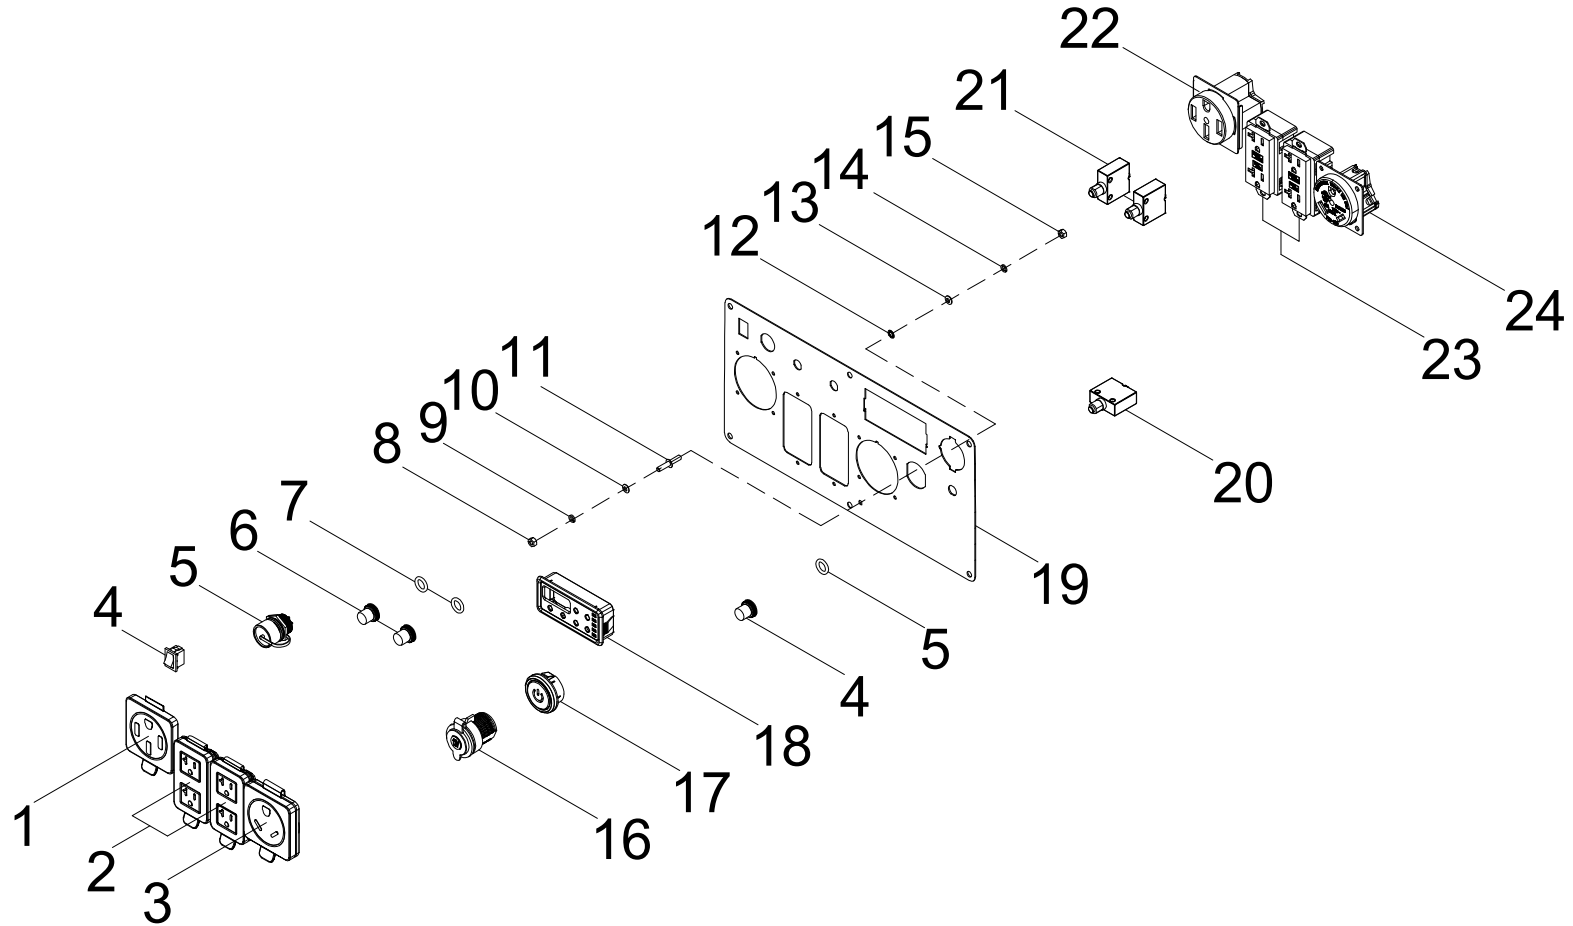

CONTROL PANEL PARTS DIAGRAM

Figure F

CONTROL PANEL PARTS LIST

#	Part Number	Description	Qty.
1	100731570	Receptacle Cover, L14-50R	1
2	100731574	Receptacle Cover, GFCI 5-20R, Duplex	2
3	100731572	Receptacle Cover, TT-30R	1
4	100831371	Stop Switch	1
5	100822313	Receptacle, AC380V,5A	1
6	100120180-0001	Cover, Circuit Breaker	3
7	100031552	O-Ring	3
8	100011421-0003	Flange Nut M6	1
9	100010886-0004	Spring Washer Ø6	1
10	100010910-0003	Flat Washer Ø6	1
11	100092320-0001	Ground Stud	1
12	100128826-0001	Lock Washer Ø6, Toothed	1
13	100010919-0002	Flat Washer Ø5	1
14	100010885-0003	Spring Washer Ø5	1
15	100074511-0003	Nut M5	1
16	100019782	Receptacle, 12 VDC	1
17	100822827	Push-Button Start	1
18	100762714	Intelligauge, INT5DINV	1
19	100817568	Control Panel	1
20	100057719	8Amp Circuit Breaker, Push Button	1
21	100019754	20Amp Circuit Breaker, Push Button	2
22	100020022	Receptacle 14-50R	1
23	100052461-0001	Receptacle 5-20R, Duplex	2
24	100161320	Receptacle TT-30R	1