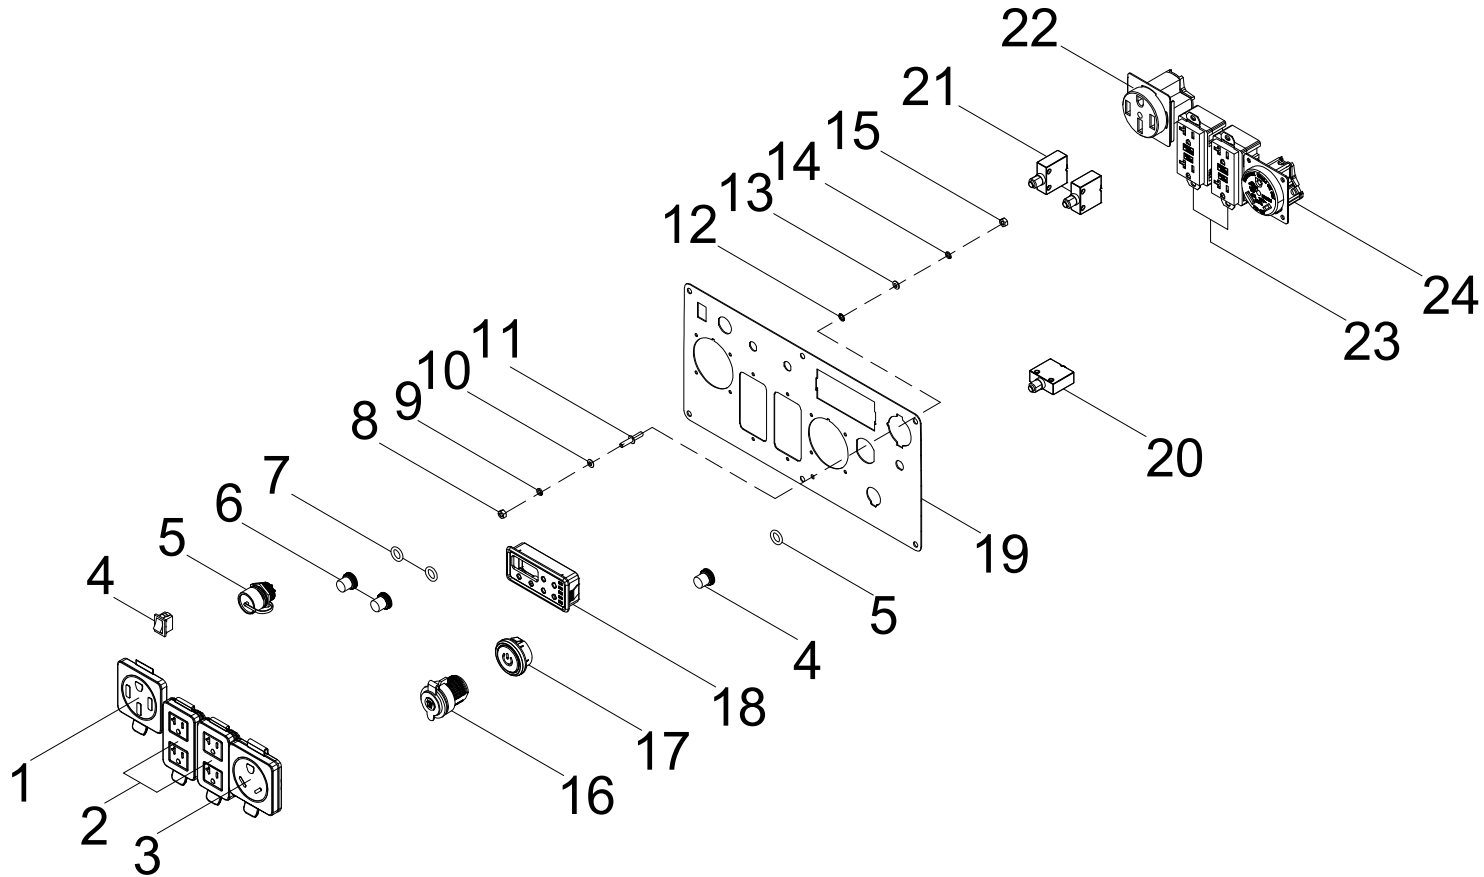

CONTROL PANEL PARTS DIAGRAM

Figure F

CONTROL PANEL PARTS LIST

#	Part Number	Description	Qty.
1	100731570	Receptacle Cover, 14-50R	1
2	100731574	Receptacle Cover, GFCI 5-20R, Duplex	2
3	100731572	Receptacle Cover, TT-30R	1
4	100831371	Stop Switch	1
5	100822313	Receptacle, AC380V,5A	1
6	100120180-0001	Cover, Circuit Breaker	3
7	100031552	O-Ring	3
8	100011421-0003	Flange Nut M6	1
9	100010886-0004	Spring Washer Ø6	1
10	100010910-0003	Flat Washer Ø6	1
11	100092320-0001	Ground Stud	1
12	100128826-0001	Lock Washer Ø6, Toothed	1
13	100010919-0002	Flat Washer Ø5	1
14	100010885-0003	Spring Washer Ø5	1
15	100074511-0003	Nut M5	1
16	100019782	Receptacle, 12 VDC	1
17	100822827	Push-Button Start	1
18	100762714	Intelligauge, INT5DINV	1
19	100817570	Control Panel	1
20	100057719	8Amp Circuit Breaker, Push Button	1
21	100019754	20Amp Circuit Breaker, Push Button	2
22	100020022	Receptacle L14-50R	1
23	100052461-0001	Receptacle 5-20R, Duplex	2
24	100161320	Receptacle TT-30R	1

HOUSING ASSEMBLY PARTS DIAGRAM

Figure G

HOUSING ASSEMBLY PARTS LIST

#	Part Number	Description	Qty.
1	100011464-0003	Nut M8	8
2	100759245	Engine Front Board	1
3	100759247	Engine Rear Board	1
4	100011551-0002	Small Flange Bolt M8 x 25	5
5	100760467	Vibration Mount, Support	4
6	100813643	Wheel Shaft	1
7	100011262-0003	Flange Bolt M6 x 14	4
8	100011268-0003	Flange Bolt M6 x 25	2
9	100813498	Tire	2
10	100011308-0003	Flange Bolt M8 x 12	2
11	100762498-0001	Tire Cover, Yellow	2
12	100813676-0001	Housing, Bottom, Black	1
13	100813644-0001	Framework Board 2	2
14	100813645-0001	Framework Board 1	1
15	100150594	Base	2
16	100011273-0003	Flange Bolt M6 x 40	2

StartLINK WIRING DIAGRAM