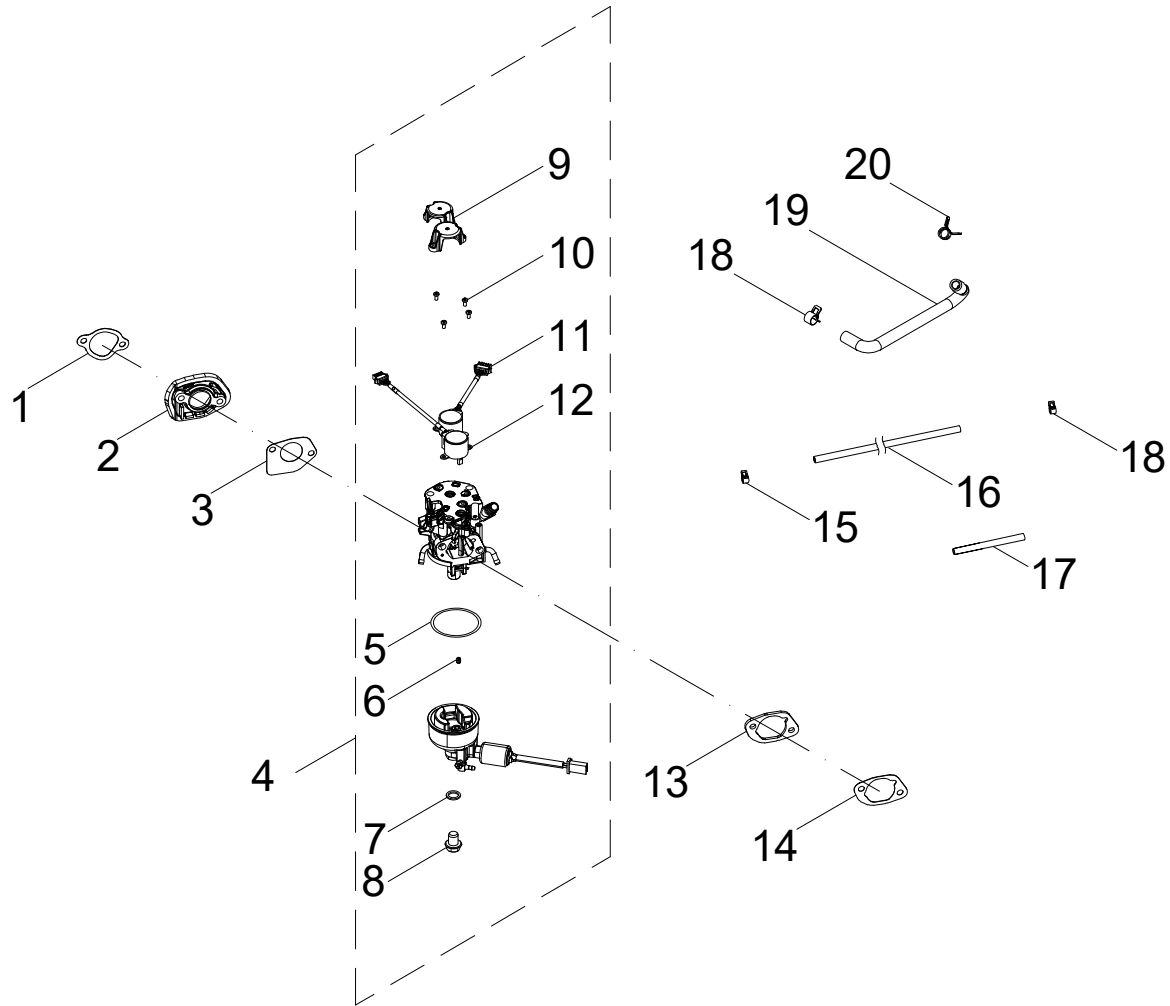

CYLINDER HEAD PARTS DIAGRAM

Figure C

CYLINDER HEAD PARTS LIST

#	Part Number	Description	Qty.
1	100011518-0001	Flange Bolt M5 x 12, GB16674	2
2	100765720	Rocker Arm Coreshaft	2
3	100750420	Rocker Arm Assembly	2
4	100750445	Spring Valve	2
5	100004588	Valve Adjust Cap, Exhaust	2
6	100073758	Valve Spring Seat, Upper	2
7	100073840	Valve Collet	4
8	100004599	Intake Valve Seal	2
9	100835709	Cylinder Head	1
10	100009378	Spark Plug F6RTC	1
11	100750187	Exhaust Valve	1
12	100750222	Intake Vavle	1
13	100833942	Gasket, Cylinder Head	1
14	100762052	Stud, M6 x 95	2

CARBURETOR PARTS DIAGRAM

Figure D

CARBURETOR PARTS LIST

#	Part Number	Description	Qty.
1	100753495	Gasket, Insulator	1
2	100760558	Insulator, Carburetor	1
3	100762049	Gasket 1, Carburetor	1
4	100815879-0002	Carburetor	1
5	100005717	Fuel Bowl O-Ring	1
6	100084513	Main Jet Standard (95)	1
	100005771	Main Jet Altitude 1000-3000m (93)	/
7	100006095	O-Ring, Solenoid Valve Base	1
8	100005727	O-Ring, Solenoid Valve	1
9	100060473	Stepping Motor Cover	2
10	100031810-0003	Screw, M3 x 8	4
11	100762803-0001	Stepping Motor 1	1
12	100766425	Stepping Motor 2	1
13	100804368	Gasket, Air Filter	1
14	100804369	Gasket 2, Carburetor	1
15	100005149	Clamp Ø7.5	1
16	100815053	Fuel Tube, Fuel Valve to Carburetor	1
17	100154409	Fuel Hose Jacket	1
18	100771620	Clamp Ø8.5	2
19	100833391	Fuel Tube, Fuel Tank to Valve	1
20	100005138	Clamp Ø9.5 x 8	1