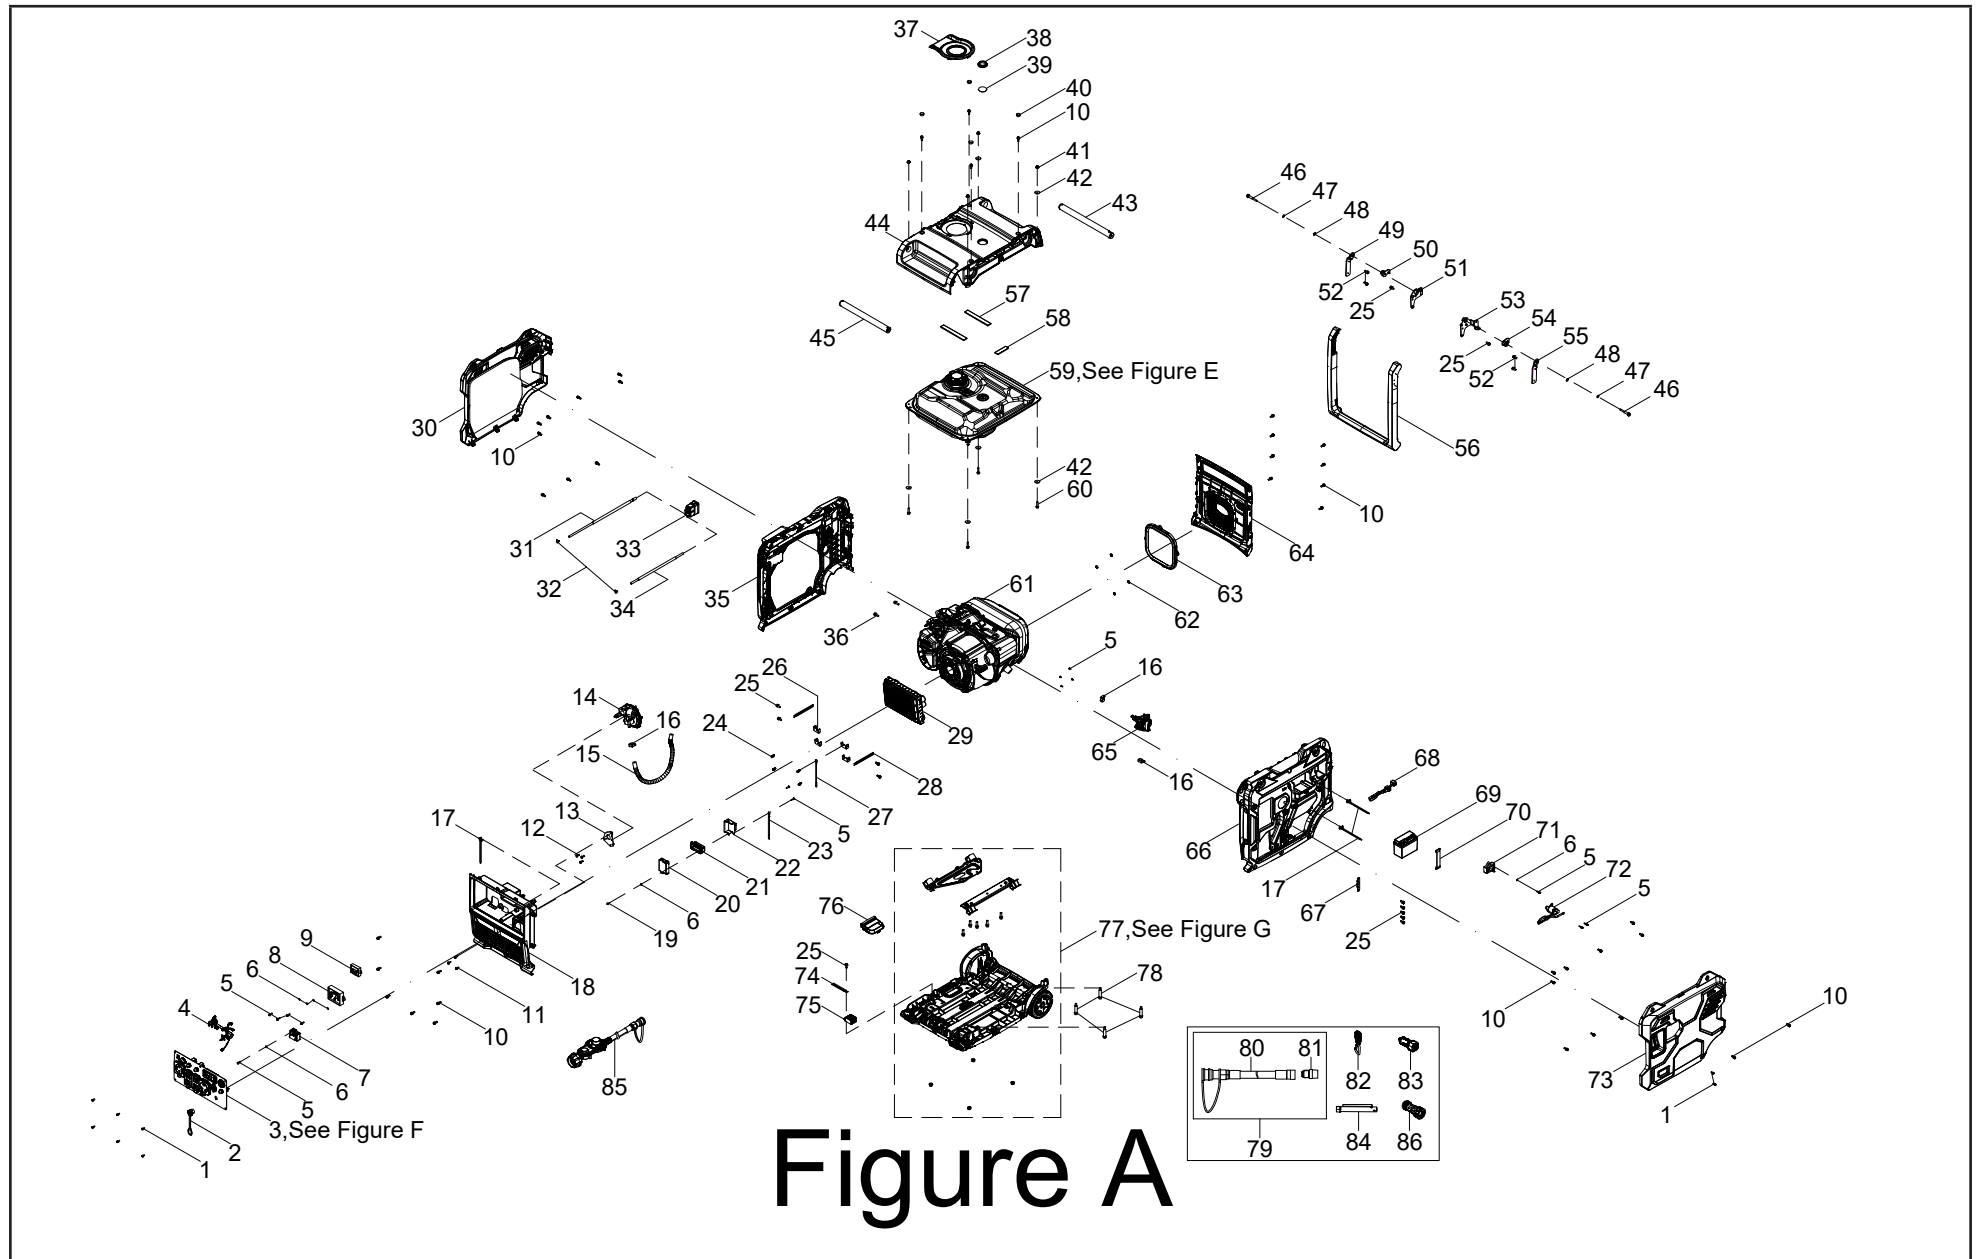

TABLE OF CONTENTS

Generator Parts Diagram	3
Generator Parts List	4
Engine Parts Diagram	6
Engine Parts List	7
Cylinder Head Parts Diagram	9
Cylinder Head Parts List	10
Carburetor Parts Diagram	11
Carburetor Parts List	12
Fuel Tank Parts Diagram	13
Fuel Tank Parts List	14
Control Panel Parts Diagram	15
Control Panel Parts List	16
Housing Assembly Parts Diagram	17
Housing Assembly Parts List	18
Wiring Diagram	19
StartLINK Wiring Diagram	20

GENERATOR PARTS DIAGRAM

Figure A

GENERATOR PARTS LIST

#	Part Number	Description	Qty.
1	100010954-0001	Screw, M5 x 12	8
2	100804033	Rubber Sheath	1
3	100815890	Panel Assembly, See Figure F	1
4	100815891	Wire Harness Assembly	1
5	100011002-0003	Self-tapping Screw, ST4.2 x 19, GB845	14
6	100010909-0003	Washer, Ø5	7
7	100838081	Ignition Module	1
8	100822311	Remote Controler	1
9	100822312	Charger 2	1
10	100814490	Step Bolt M6 x 15	39
11	100098636	Step Bolt M5 x 12	3
12	100056050-0001	Flange Bolt M5 x 12, GB5787	3
13	100814940	Mounting Plate	1
14	100814939	LPG Regulator	1
15	100714026	Natural Gas Pipe	1
16	100159468-0001	Clamp, Fuel Hose	3
17	100800440	Tape 1	3
18	100813671-0001	Front Cover	1
19	100031845-0002	Screw, M4 x 12, GB823	1
20	100156769	CO Shutdown Module	1
21	100813674	Gasket Kit	1
22	100813655	Screening Box	1
23	100781180	Earth Wire 1	1
24	100011249-0004	Flange Bolt M5 x 12	4
25	100011262-0003	Flange Bolt M6 x 14	12
26	100813677	Install Lug	4
27	100815726	Earth Wire 2	1
28	100062546	Clip B 1	2
29	100812679	Inverter	1
30	100813660-0001	Left Cover Board Assembly	1