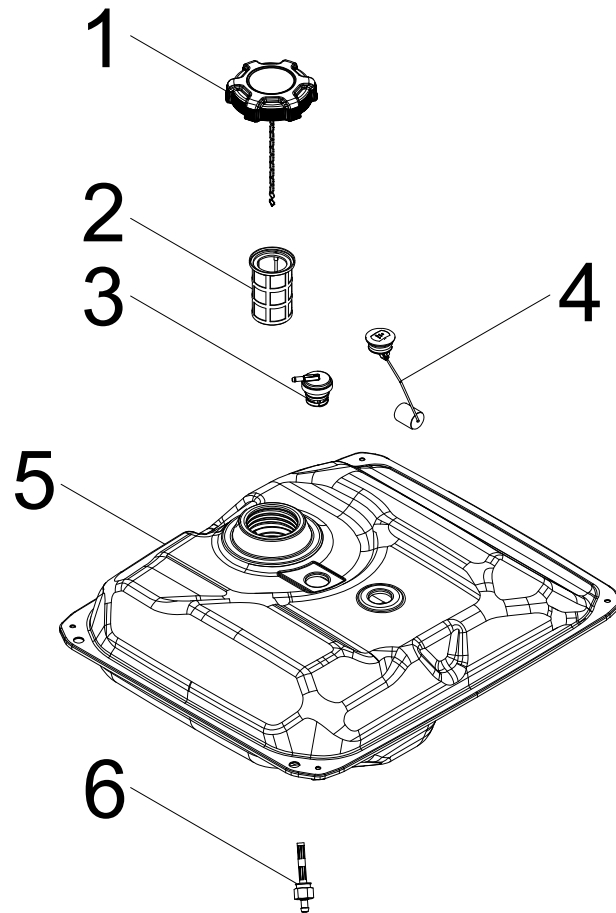

FUEL TANK PARTS DIAGRAM

Figure E

FUEL TANK PARTS LIST

#	Part Number	Description	Qty.
1	100142004	Fuel Tank Cap	1
2	100814919	Fuel Filter Assembly	1
3	100814189	Reversal Valve	1
4	100760632	Fuel Indicator	1
5	100817687-0001	Fuel Tank	1
6	100814188	Fuel Valve	1