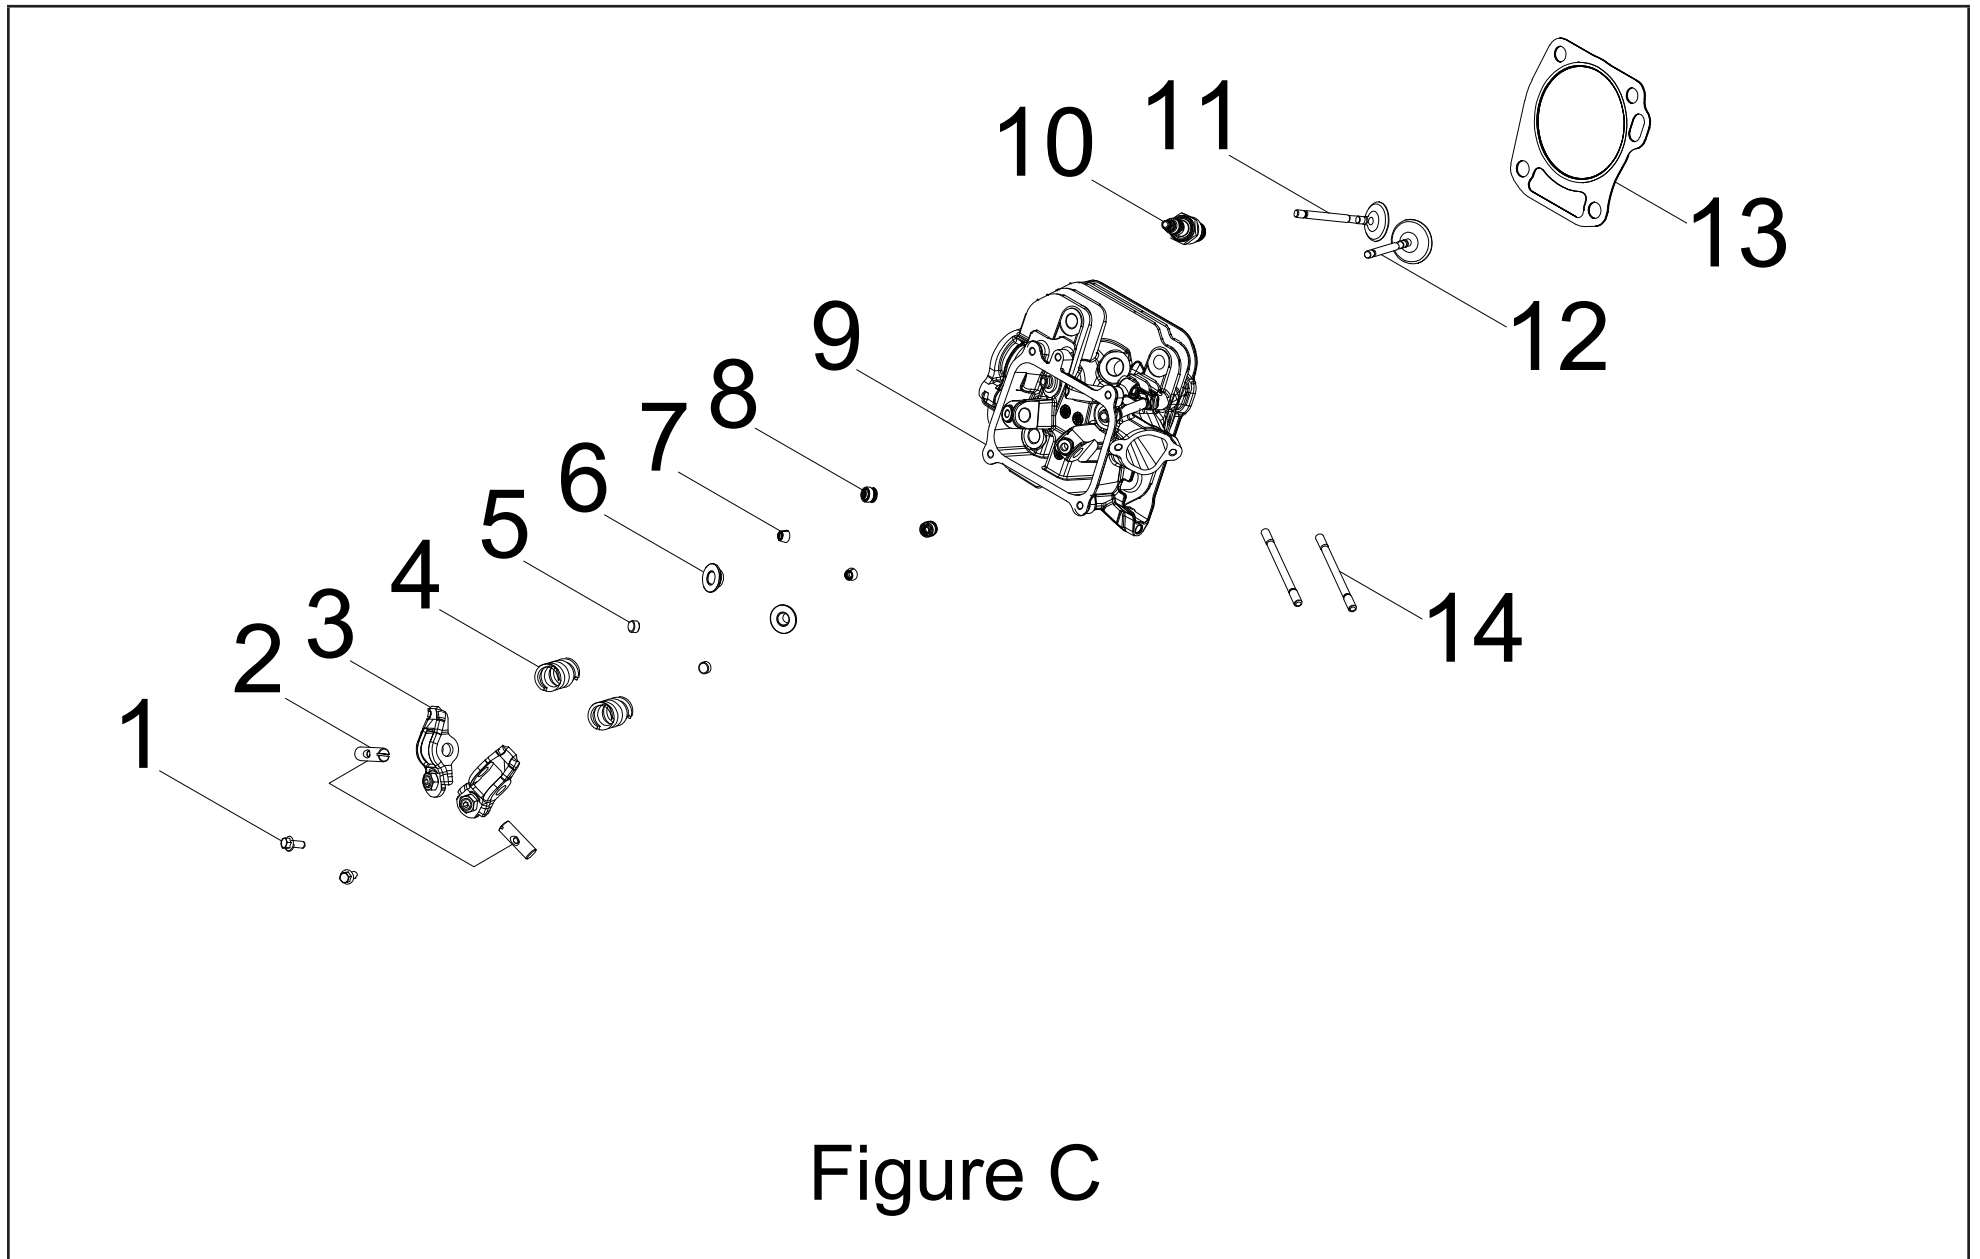

ENGINE PARTS DIAGRAM

Figure B

ENGINE PARTS LIST

#	Part Number	Description	Qty.
1	100011262-0003	Flange Bolt M6 x 14, GB5789	4
2	100011261-0004	Flange Bolt M6 x 12, GB5789	8
3	100760118-0001	Dipstick	1
4	100760111	Valve Cover Assembly	1
5	100760473	O-Ring, Dipstick	1
6	100011267-0003	Flange Bolt M6 x 22, GB5789	4
7	100750588	Valve Cover	1
8	100005150	Clamp 1	1
9	100835354	Breather Tube	1
10	100030748-0001	Clamp 2	1
11	100750484	Gasket, Valve Cover	1
12	100750589	Inner Cover, Cylinder Head Cover	1
13	100010945-0002	Screw, M4x8	4
14	100753494	Gasket, Cylinder Head Cover	1
15	100750497	Flange Bolt M10 x 80	4
16	100819577	Cylinder Head Assembly - See Figure C	1
17	100084289-0001	Flange Bolt M8 x 115, GB5789	2
18	100822523	Muffler Stop Gasket	1
19	100011472-0001	Flange Nut M8, GB6187.1	1
20	100833943	Stud Bolt M8 x 144, GB300-2	1
21	100051338-0001	Flange Bolt M5 x 12, GB29.2	2
22	100154368	Spark Arrester	1
23	100011311-0005	Flange Bolt M8 x 16, GB5789	2
24	100760109	Muffler Assembly	1
25	100753496	Gasket, Muffler Assembly	1
26	100761737	Bush, Ø9 x Ø16 x Ø32	1
27	100011230-0002	Flange Bolt M8 x 16, GB5787	2
28	100835353	Muffler Bracket	1
29	100821778	Shroud	1
30	100819576	Carburetor Assembly - See Figure D	1

CYLINDER HEAD PARTS DIAGRAM

Figure C

CYLINDER HEAD PARTS LIST

#	Part Number	Description	Qty.
1	100011518-0001	Flange Bolt M5 x 12, GB16674	2
2	100765720	Rocker Arm Coreshaft	2
3	100750420	Rocker Arm Assembly	2
4	100750445	Spring Valve	2
5	100004588	Valve Adjust Cap, Exhaust	2
6	100073758	Valve Spring Seat, Upper	2
7	100073840	Valve Collet	4
8	100004599	Intake Valve Seal	2
9	100835709	Cylinder Head	1
10	100009378	Spark Plug F6RTC	1
11	100750187	Exhaust Valve	1
12	100750222	Intake Vavle	1
13	100833942	Gasket, Cylinder Head	1
14	100762052	Stud, M6 x 95	2