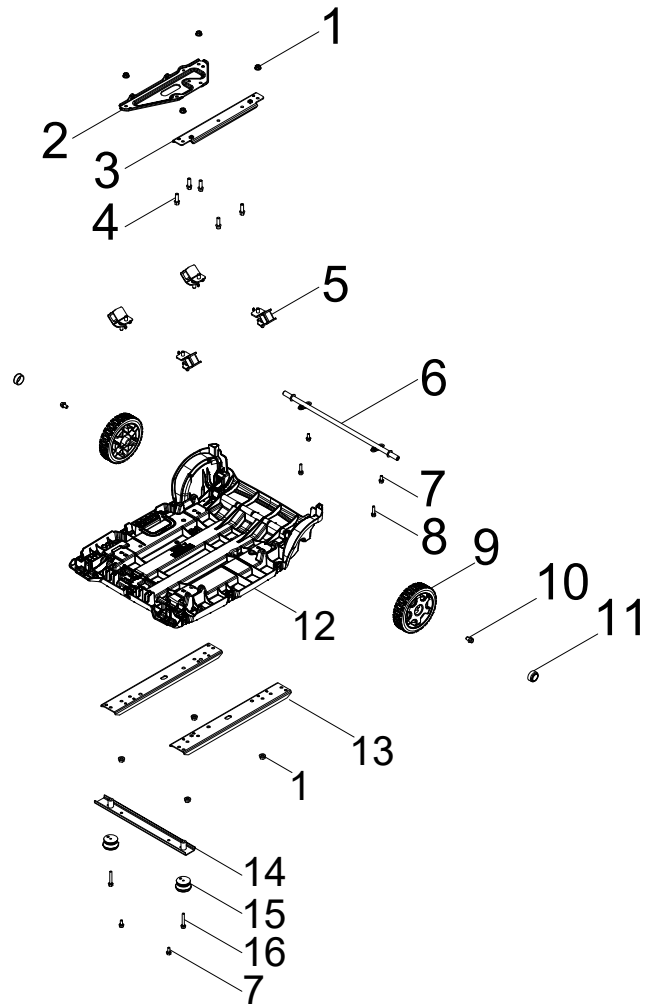

CONTROL PANEL PARTS DIAGRAM

Figure F

CONTROL PANEL PARTS LIST

#	Part Number	Description	Qty.
1	100731570	Receptacle Cover, 14-50R	1
2	100731574	Receptacle Cover, GFCI 5-20R, Duplex	2
3	100731572	Receptacle Cover, TT-30R	1
4	100831371	Stop Switch	1
5	100822313	Receptacle, AC380V,5A	1
6	100120180-0001	Cover, Circuit Breaker	3
7	100031552	O-Ring	3
8	100011421-0003	Flange Nut M6	1
9	100010886-0004	Spring Washer Ø6	1
10	100010910-0003	Flat Washer Ø6	1
11	100092320-0001	Ground Stud	1
12	100128826-0001	Lock Washer Ø6, Toothed	1
13	100010919-0002	Flat Washer Ø5	1
14	100010885-0003	Spring Washer Ø5	1
15	100074511-0003	Nut M5	1
16	100019782	Receptacle, 12 VDC	1
17	100822827	Push-Button Start	1
18	100762714	Intelligauge, INT5DINV	1
19	100817570	Control Panel	1
20	100057719	8Amp Circuit Breaker, Push Button	1
21	100019754	20Amp Circuit Breaker, Push Button	2
22	100020022	Receptacle L14-50R	1
23	100052461-0001	Receptacle 5-20R, Duplex	2
24	100161320	Receptacle TT-30R	1

HOUSING ASSEMBLY PARTS DIAGRAM

Figure G

HOUSING ASSEMBLY PARTS LIST

#	Part Number	Description	Qty.
1	100011464-0003	Nut M8	8
2	100759245	Engine Front Board	1
3	100759247	Engine Rear Board	1
4	100011551-0002	Small Flange Bolt M8 x 25	5
5	100760467	Vibration Mount, Support	4
6	100813643	Wheel Shaft	1
7	100011262-0003	Flange Bolt M6 x 14	4
8	100011268-0003	Flange Bolt M6 x 25	2
9	100813498	Tire	2
10	100011308-0003	Flange Bolt M8 x 12	2
11	100762498-0001	Tire Cover, Yellow	2
12	100813676-0001	Housing, Bottom, Black	1
13	100813644-0001	Framework Board 2	2
14	100813645-0001	Framework Board 1	1
15	100150594	Base	2
16	100011273-0003	Flange Bolt M6 x 40	2

StartLINK WIRING DIAGRAM