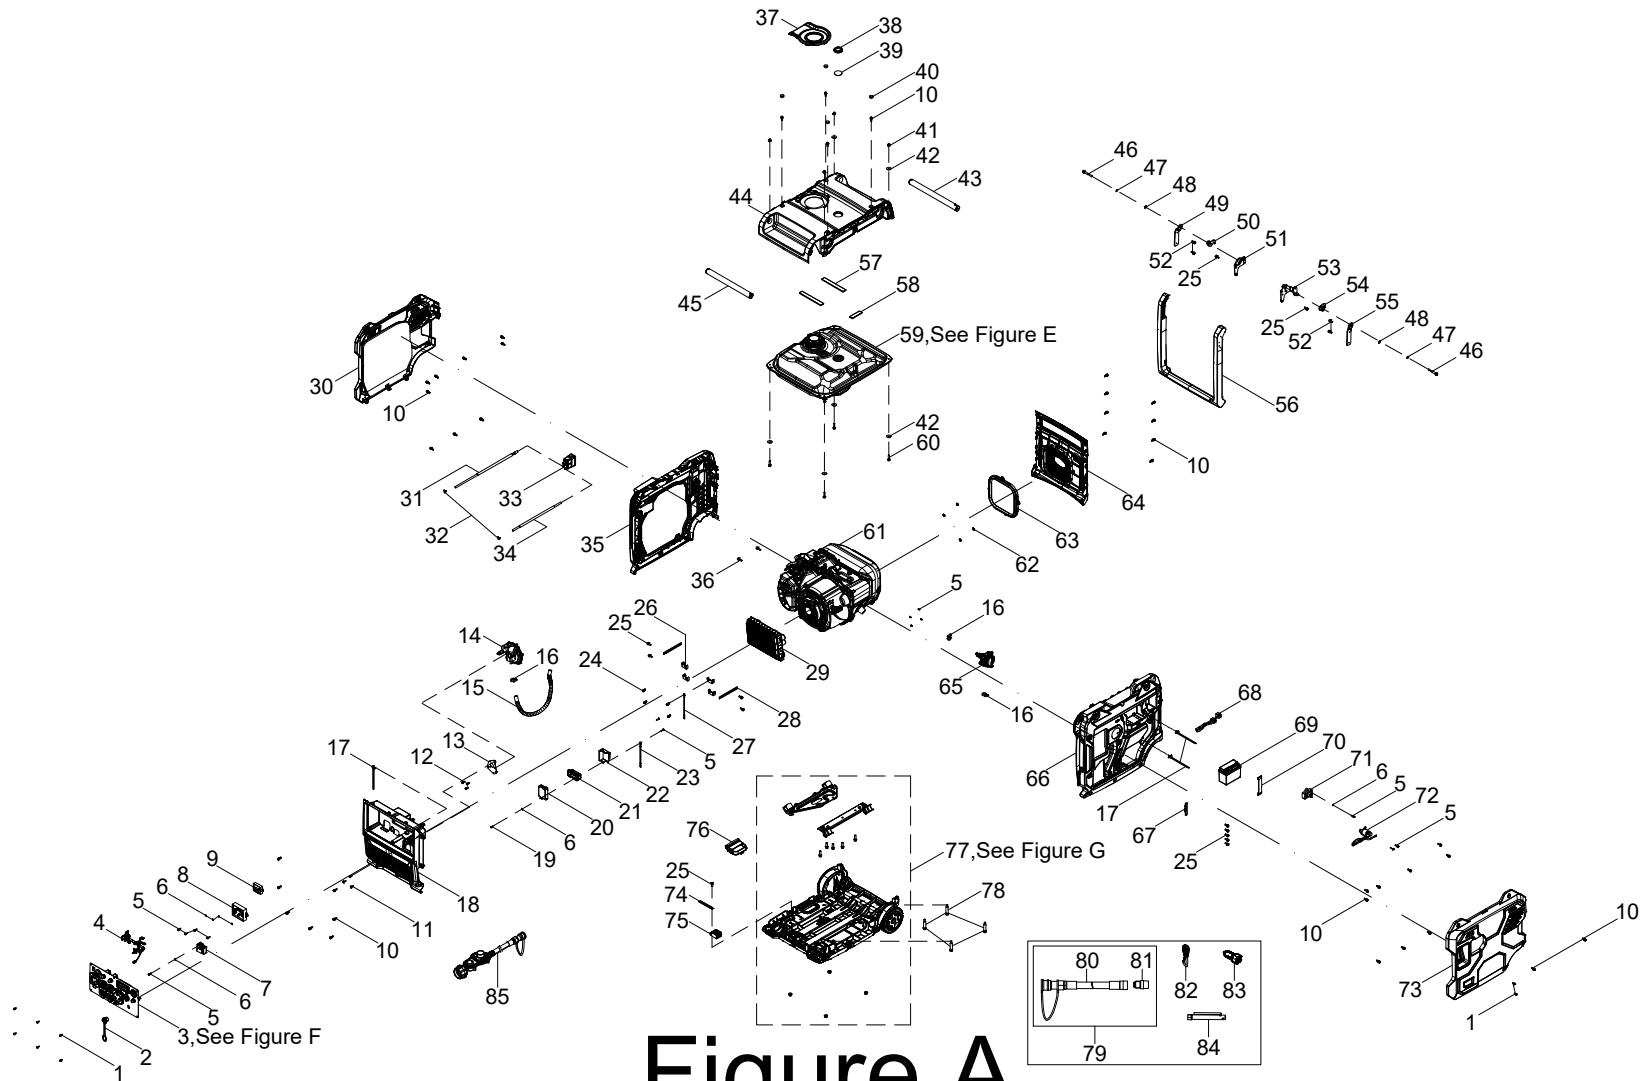

TABLE OF CONTENTS

Generator Parts Diagram	3
Generator Parts List	4
Engine Parts Diagram	6
Engine Parts List	7
Cylinder Head Parts Diagram	9
Cylinder Head Parts List	10
Carburetor Parts Diagram	11
Carburetor Parts List	12
Fuel Tank Parts Diagram	13
Fuel Tank Parts List	14
Control Panel Parts Diagram	15
Control Panel Parts List	16
Housing Assembly Parts Diagram	17
Housing Assembly Parts List	18
Wiring Diagram	19
StartLINK Wiring Diagram	20

GENERATOR PARTS DIAGRAM

Figure A

GENERATOR PARTS LIST

#	Part Number	Description	Qty.
1	100010954-0001	Screw, M5 x 12	8
2	100804033	Rubber Sheath	1
3	100815890	Panel Assembly, See Figure F	1
4	100836958	Wire Harness Assembly	1
5	100011002-0003	Self-tapping Screw, ST4.2 x 19, GB845	14
6	100010909-0003	Washer, Ø5	7
7	100838081	Ignition Module	1
8	100822311	Remote Controler	1
9	100822312	Charger 2	1
10	100814490	Step Bolt M6 x 15	39
11	100098636	Step Bolt M5 x 12	3
12	100056050-0001	Flange Bolt M5 x 12, GB5787	3
13	100814940	Mounting Plate	1
14	100814939	LPG Regulator	1
15	100714026	Natural Gas Pipe	1
16	100159468-0001	Clamp, Fuel Hose	3
17	100800440	Tape 1	3
18	100837672-0001	Front Cover	1
19	100031845-0002	Screw, M4 x 12, GB823	1
20	100156769	CO Shutdown Module	1
21	100813674	Gasket Kit	1
22	100813655	Screening Box	1
23	100781180	Earth Wire 1	1
24	100011249-0004	Flange Bolt M5 x 12	4
25	100011262-0003	Flange Bolt M6 x 14	12
26	100813677	Install Lug	4
27	100815726	Earth Wire 2	1
28	100062546	Clip B 1	2
29	100812679	Inverter	1
30	100837681-0001	Left Cover Board Assembly	1