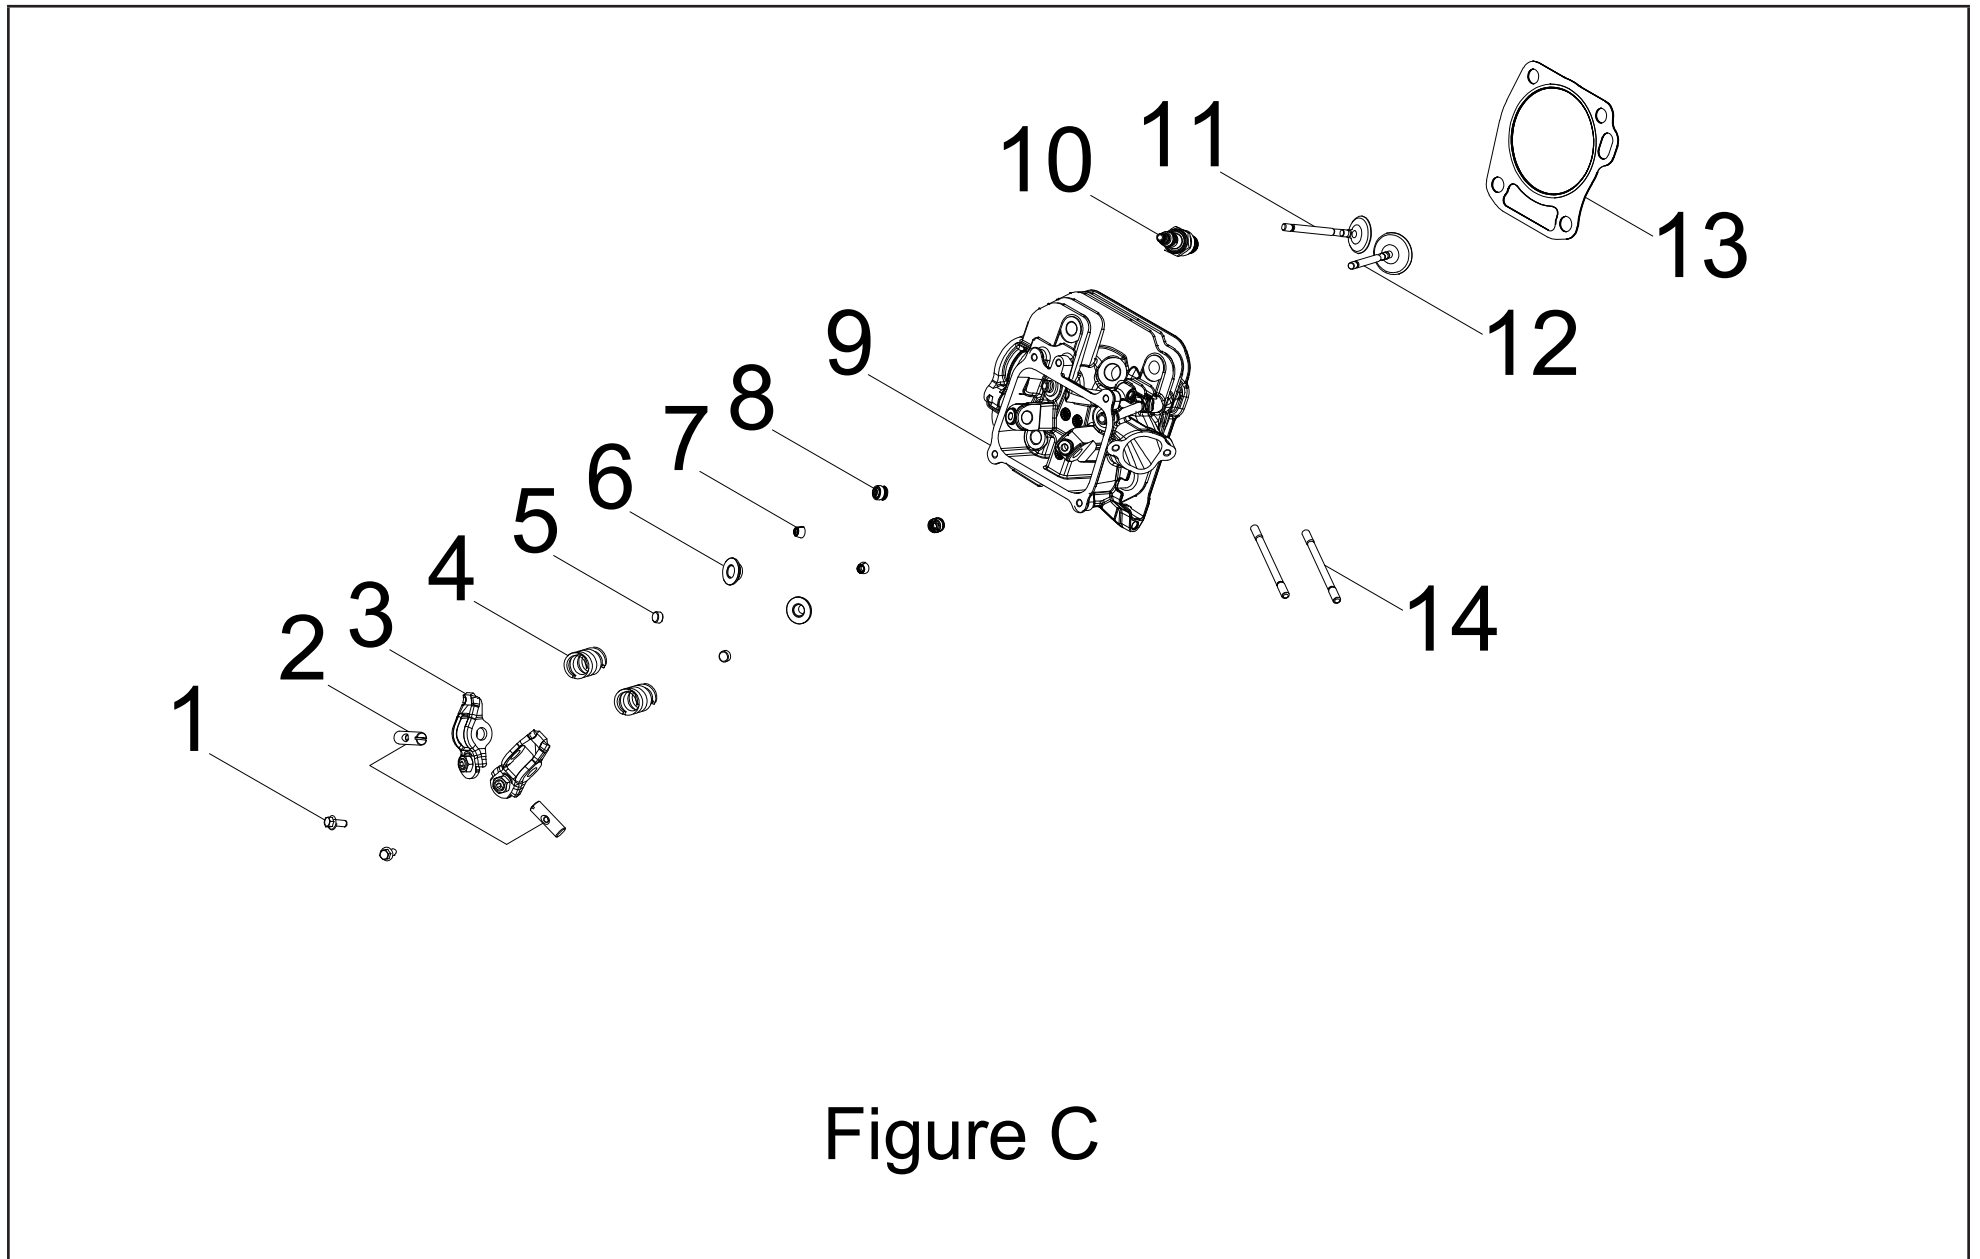

CYLINDER HEAD PARTS DIAGRAM

Figure C

CYLINDER HEAD PARTS LIST

#	Part Number	Description	Qty.
1	100011518-0001	Flange Bolt M5 x 12, GB16674	2
2	100765720	Rocker Arm Shaft	2
3	100750420	Rocker Arm Assembly	2
4	100750445	Spring Valve	2
5	100004588	Valve Adjust Cap, Exhaust	2
6	100073758	Valve Spring Seat, Upper	2
7	100073840	Valve Collet	4
8	100004599	Intake Valve Seal	2
9	100835709	Cylinder Head	1
10	100009378	Spark Plug F6RTC	1
11	100750187	Exhaust Valve	1
12	100750222	Intake Vavle	1
13	100833942	Gasket, Cylinder Head	1
14	100762052	Stud, M6 x 95	2

CARBURETOR PARTS DIAGRAM

Figure D

CARBURETOR PARTS LIST

#	Part Number	Description	Qty.
1	100753495	Gasket, Insulator	1
2	100760558	Insulator, Carburetor	1
3	100762049	Gasket 1, Carburetor	1
4	100815879-0002	Carburetor	1
5	100005717	Fuel Bowl O-Ring	1
6	100084513	Main Jet Standard (95)	1
7	100005771	Main Jet Altitude 1000-3000m (93)	/
8	100006095	O-Ring, Solenoid Valve Base	1
9	100005727	O-Ring, Solenoid Valve	1
10	100060473	Stepping Motor Cover	2
11	100031810-0003	Screw, M3 x 8	4
12	100762803-0001	Stepping Motor 1	1
13	100766425	Stepping Motor 2	1
14	100804368	Gasket, Air Filter	1
15	100804369	Gasket 2, Carburetor	1
16	100005149	Clamp Ø7.5	1
17	100815053	Fuel Tube, Fuel Valve to Carburetor	1
18	100154409	Fuel Hose Jacket	1
19	100771620	Clamp Ø8.5	2
20	100833391	Fuel Tube, Fuel Tank to Valve	1
21	100005138	Clamp Ø9.5 x 8	1