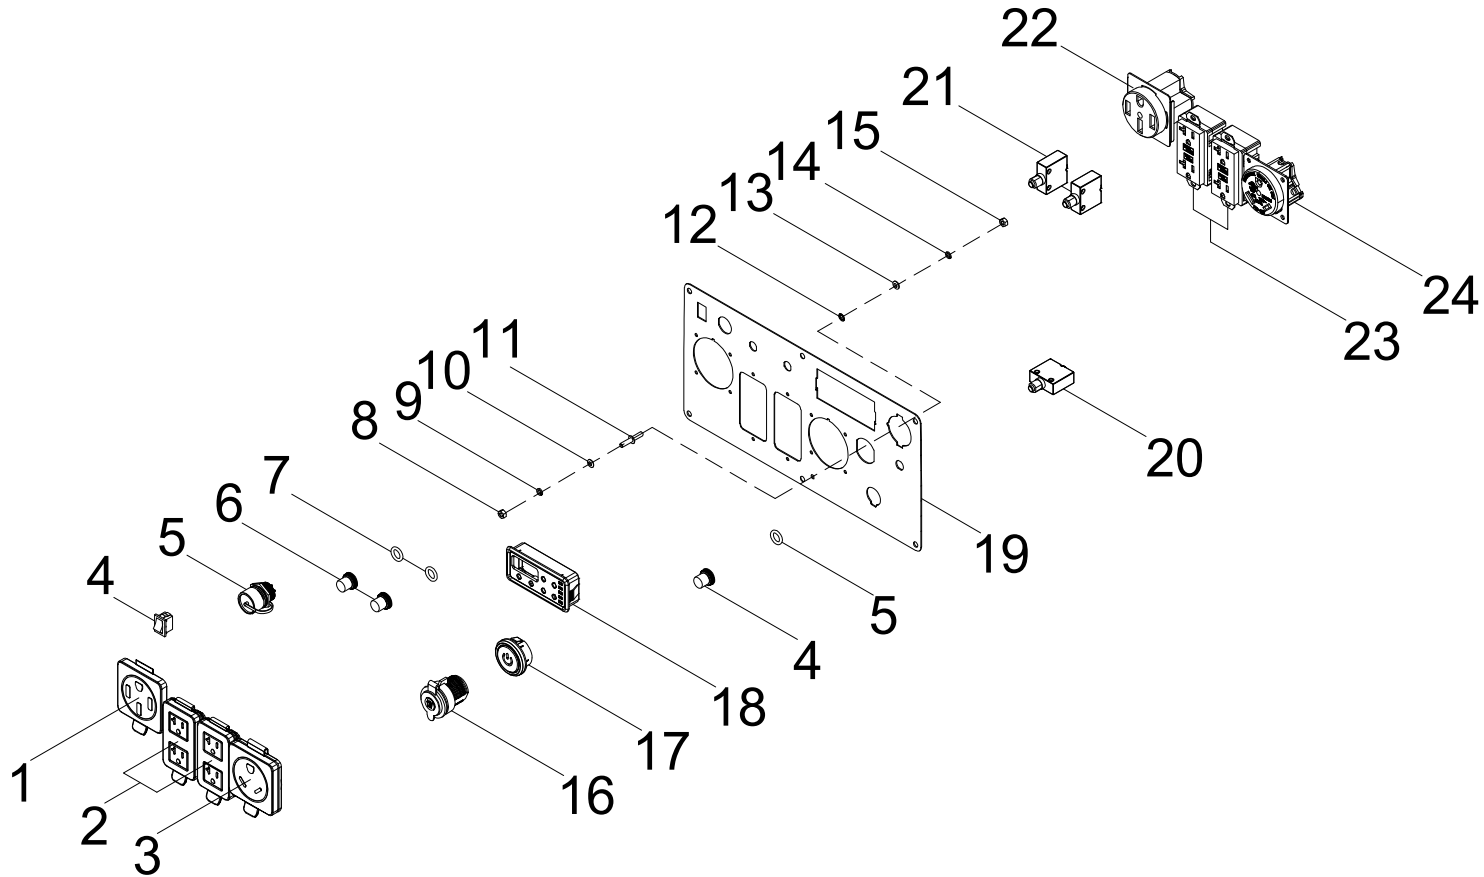

CONTROL PANEL PARTS DIAGRAM

Figure F

CONTROL PANEL PARTS LIST

#	Part Number	Description	Qty.
1	100731570	Receptacle Cover, 14-50R	1
2	100731574	Receptacle Cover, GFCI 5-20R, Duplex	2
3	100731572	Receptacle Cover, TT-30R	1
4	100831371	Stop Switch	1
5	100822313	Receptacle, AC380V,5A	1
6	100120180-0001	Cover, Circuit Breaker	3
7	100031552	O-Ring	3
8	100011421-0003	Flange Nut M6	1
9	100010886-0004	Spring Washer Ø6	1
10	100010910-0003	Flat Washer Ø6	1
11	100092320-0001	Ground Stud	1
12	100128826-0001	Lock Washer Ø6, Toothed	1
13	100010919-0002	Flat Washer Ø5	1
14	100010885-0003	Spring Washer Ø5	1
15	100074511-0003	Nut M5	1
16	100019782	Receptacle, 12 VDC	1
17	100822827	Push-Button Start	1
18	100762714	Intelligauge, INT5DINV	1
19	100817570	Control Panel	1
20	100057719	8Amp Circuit Breaker, Push Button	1
21	100019754	20Amp Circuit Breaker, Push Button	2
22	100020022	Receptacle L14-50R	1
23	100052461-0001	Receptacle 5-20R, Duplex	2
24	100161320	Receptacle TT-30R	1

HOUSING ASSEMBLY PARTS DIAGRAM

Figure G

HOUSING ASSEMBLY PARTS LIST

#	Part Number	Description	Qty.
1	100011464-0003	Nut M8	8
2	100759245	Engine Front Board	1
3	100759247	Engine Rear Board	1
4	100011551-0002	Small Flange Bolt M8 x 25	5
5	100760467	Vibration Mount, Support	4
6	100813643	Wheel Shaft	1
7	100011262-0003	Flange Bolt M6 x 14	4
8	100011268-0003	Flange Bolt M6 x 25	2
9	100813498	Tire	2
10	100011308-0003	Flange Bolt M8 x 12	2
11	100762498-0001	Tire Cover, Yellow	2
12	100813676-0001	Housing, Bottom, Black	1
13	100813644-0001	Framework Board 2	2
14	100813645-0001	Framework Board 1	1
15	100150594	Base	2
16	100011273-0003	Flange Bolt M6 x 40	2

StartLINK WIRING DIAGRAM