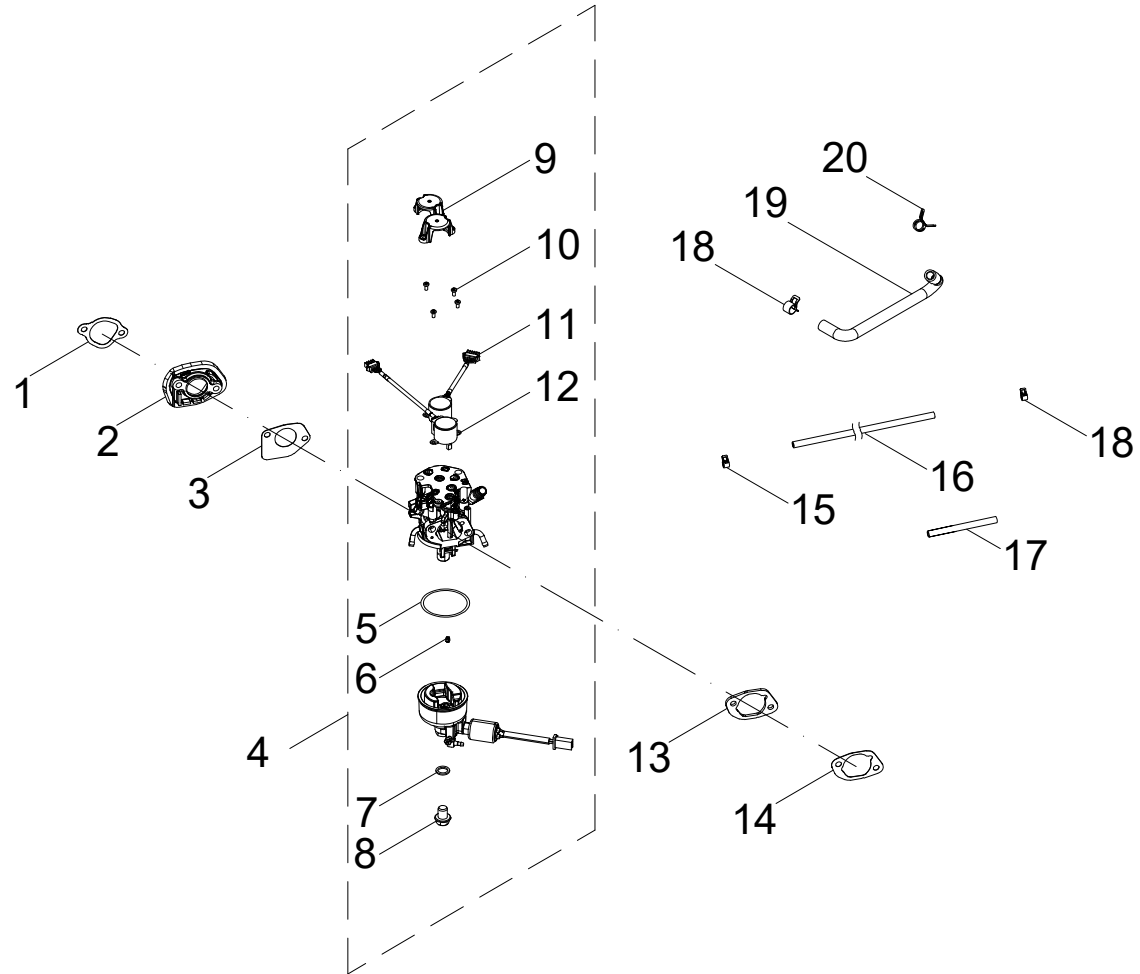

CYLINDER HEAD PARTS DIAGRAM

Figure C

CYLINDER HEAD PARTS LIST

#	Part Number	Description	Qty.
1	100011518-0001	Flange Bolt M5 x 12, GB16674	2
2	100765720	Rocker Arm Shaft	2
3	100750420	Rocker Arm Assembly	2
4	100750445	Spring Valve	2
5	100004588	Valve Adjust Cap, Exhaust	2
6	100073758	Valve Spring Seat, Upper	2
7	100073840	Valve Collet	4
8	100004599	Intake Valve Seal	2
9	100835709	Cylinder Head	1
10	100009378	Spark Plug F6RTC	1
11	100750187	Exhaust Valve	1
12	100750222	Intake Vavle	1
13	100833942	Gasket, Cylinder Head	1
14	100762052	Stud, M6 x 95	2

CARBURETOR PARTS DIAGRAM

Figure D

CARBURETOR PARTS LIST

#	Part Number	Description	Qty.
1	100753495	Gasket, Insulator	1
2	100760558	Insulator, Carburetor	1
3	100762049	Gasket 1, Carburetor	1
4	100815879-0002	Carburetor	1
5	100005717	Fuel Bowl O-Ring	1
6	100084513	Main Jet Standard (95)	1
7	100005771	Main Jet Altitude 1000-3000m (93)	/
8	100006095	O-Ring, Solenoid Valve Base	1
9	100005727	O-Ring, Solenoid Valve	1
10	100060473	Stepping Motor Cover	2
11	100031810-0003	Screw, M3 x 8	4
12	100762803-0001	Stepping Motor 1	1
13	100766425	Stepping Motor 2	1
14	100804368	Gasket, Air Filter	1
15	100804369	Gasket 2, Carburetor	1
16	100005149	Clamp Ø7.5	1
17	100815053	Fuel Tube, Fuel Valve to Carburetor	1
18	100154409	Fuel Hose Jacket	1
19	100771620	Clamp Ø8.5	2
20	100833391	Fuel Tube, Fuel Tank to Valve	1
21	100005138	Clamp Ø9.5 x 8	1