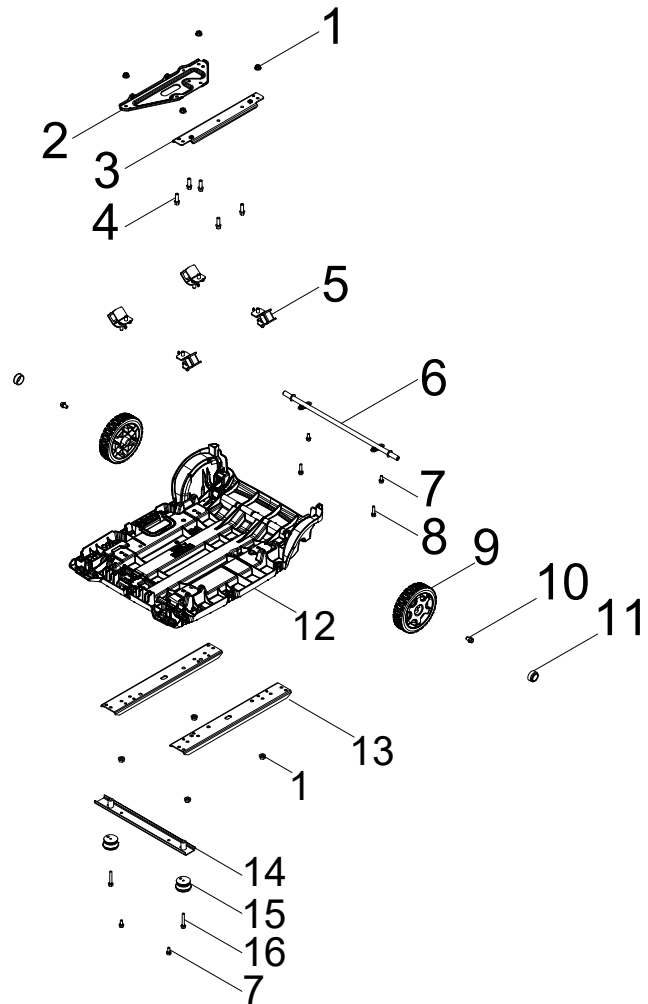

CONTROL PANEL PARTS DIAGRAM

Figure F

CONTROL PANEL PARTS LIST

#	Part Number	Description	Qty.
1	100731570	Receptacle Cover, 14-50R	1
2	100731574	Receptacle Cover, GFCI 5-20R, Duplex	2
3	100731572	Receptacle Cover, TT-30R	1
4	100831371	Stop Switch	1
5	100822313	Receptacle, AC380V,5A	1
6	100120180-0001	Cover, Circuit Breaker	3
7	100031552	O-Ring	3
8	100011421-0003	Flange Nut M6	1
9	100010886-0004	Spring Washer Ø6	1
10	100010910-0003	Flat Washer Ø6	1
11	100092320-0001	Ground Stud	1
12	100128826-0001	Lock Washer Ø6, Toothed	1
13	100010919-0002	Flat Washer Ø5	1
14	100010885-0003	Spring Washer Ø5	1
15	100074511-0003	Nut M5	1
16	100019782	Receptacle, 12 VDC	1
17	100822827	Push-Button Start	1
18	100762714	Intelligauge, INT5DINV	1
19	100817570	Control Panel	1
20	100057719	8Amp Circuit Breaker, Push Button	1
21	100019754	20Amp Circuit Breaker, Push Button	2
22	100020022	Receptacle L14-50R	1
23	100052461-0001	Receptacle 5-20R, Duplex	2
24	100161320	Receptacle TT-30R	1

HOUSING ASSEMBLY PARTS DIAGRAM

Figure G

HOUSING ASSEMBLY PARTS LIST

#	Part Number	Description	Qty.
1	100011464-0003	Nut M8	8
2	100759245	Engine Front Board	1
3	100759247	Engine Rear Board	1
4	100011551-0002	Small Flange Bolt M8 x 25	5
5	100760467	Vibration Mount, Support	4
6	100813643	Wheel Shaft	1
7	100011262-0003	Flange Bolt M6 x 14	4
8	100011268-0003	Flange Bolt M6 x 25	2
9	100813498	Tire	2
10	100011308-0003	Flange Bolt M8 x 12	2
11	100762498-0001	Tire Cover, Yellow	2
12	100813676-0001	Housing, Bottom, Black	1
13	100813644-0001	Framework Board 2	2
14	100813645-0001	Framework Board 1	1
15	100150594	Base	2
16	100011273-0003	Flange Bolt M6 x 40	2

StartLINK WIRING DIAGRAM