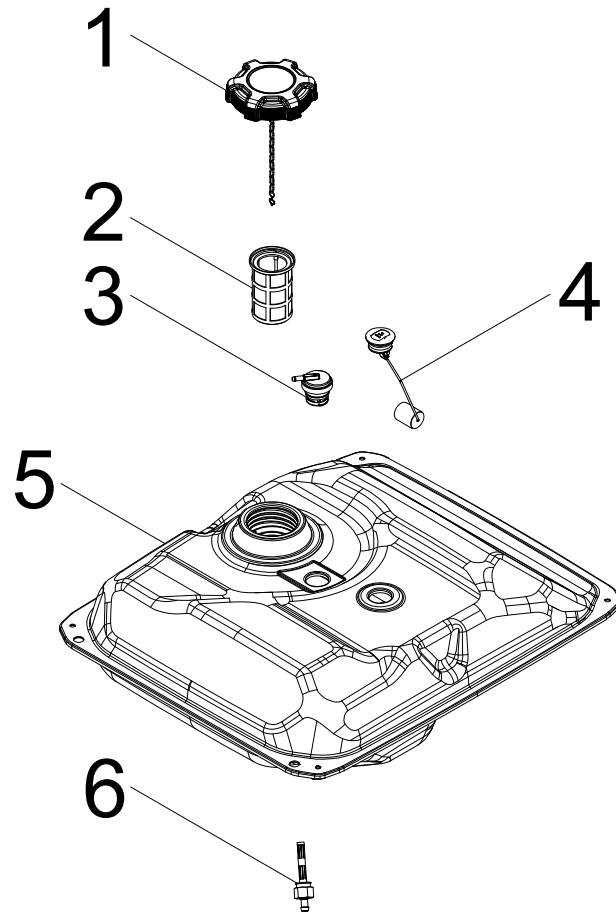

FUEL TANK PARTS DIAGRAM

Figure E

FUEL TANK PARTS LIST

#	Part Number	Description	Qty.
1	100142004	Fuel Tank Cap	1
2	100814919	Fuel Filter Assembly	1
3	100814189	Reversal Valve	1
4	100760632	Fuel Indicator	1
5	100817687-0001	Fuel Tank	1
6	100814188	Fuel Valve	1