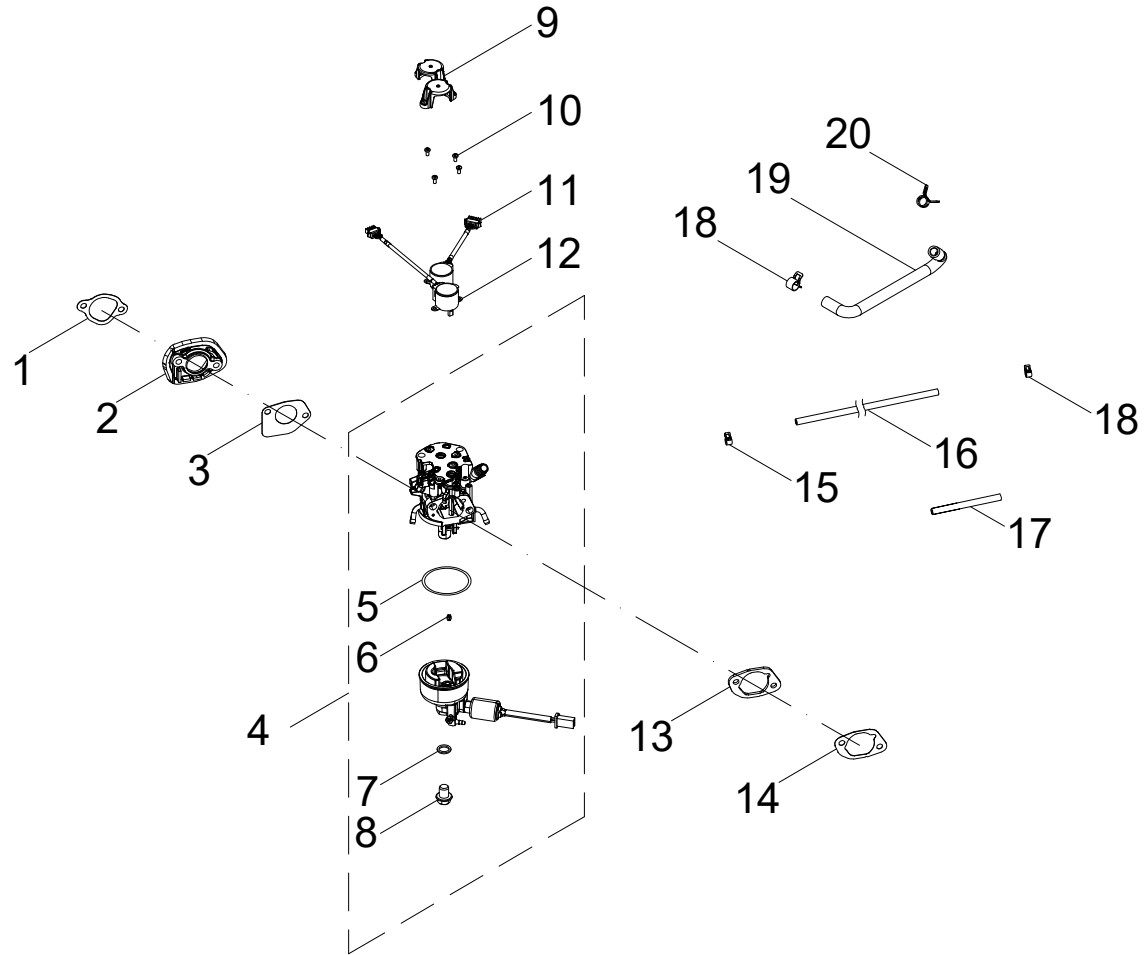

## CYLINDER HEAD PARTS LIST

#	Part Number	Description	Qty.
1	100011518-0001	Flange Bolt M5 x 12, GB16674	2
2	100765720	Rocker Arm Coreshaft	2
3	100750420	Rocker Arm Assembly	2
4	100750445	Spring Valve	2
5	100004588	Valve Adjust Cap, Exhaust	2
6	100073758	Valve Spring Seat, Upper	2
7	100073840	Valve Collet	4
8	100004599	Intake Valve Seal	2
9	100779869	Cylinder Head	1
10	100009378	Spark Plug F6RTC	1
11	100750187	Exhaust Valve	1
12	100750222	Intake Valve	1
13	100781303	Gasket, Cylinder Head	1
14	100762052	Stud, M6 x 89	2

# CARBURETOR PARTS DIAGRAM

Figure D

**CARBURETOR PARTS LIST**

#	Part Number	Description	Qty.
1	100753495	Gasket, Insulator	1
2	100760558	Insulator, Carburetor	1
3	100762049	Gasket 1, Carburetor	1
4	100815878	Carburetor	1
5	100005717	Fuel Bowl O-Ring	1
6	100005778	Main Jet Standard (97)	1
7	100084513	Main Jet Altitude 1000-3000m (95)	/
8	100006095	O-Ring, Solenoid Valve Base	1
9	100005727	O-Ring, Solenoid Valve	1
10	100060473	Stepping Motor Cover	2
11	100031810-0003	Screw, M3 x 8	4
12	100762803-0001	Stepping Motor 1	1
13	100766425	Stepping Motor 2	1
14	100804368	Gasket, Air Filter	1
15	100804369	Gasket 2, Carburetor	1
16	100005149	Clamp Ø7.5	1
17	100815053	Fuel Tube, Fuel Valve to Carburetor	1
18	100154409	Fuel Hose Jacket	1
19	100771620	Clamp Ø8.5	2
20	100814921	Fuel Tube, Fuel Tank to Valve	1
21	100005138	Clamp Ø9.5 x 8	1