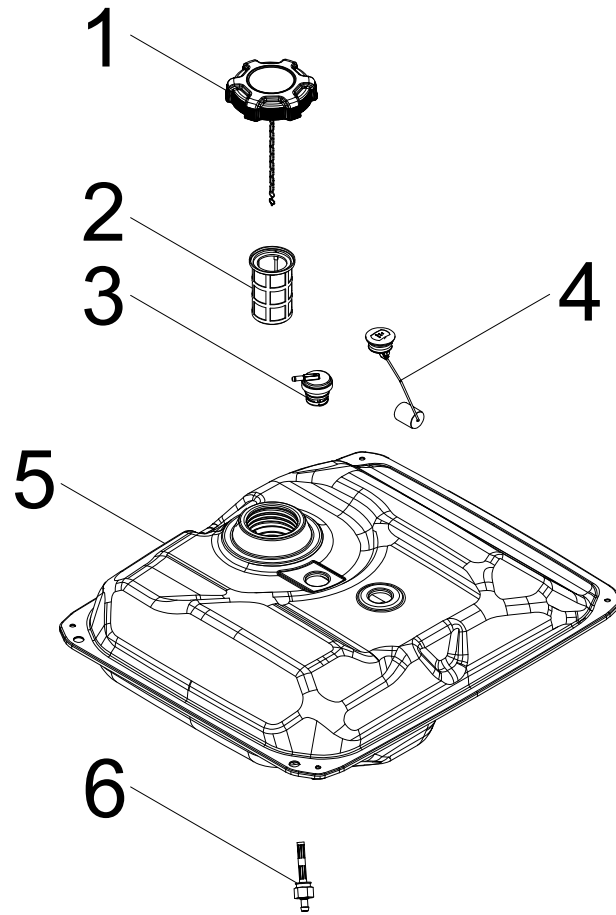

## CYLINDER HEAD PARTS DIAGRAM

Figure C

## CYLINDER HEAD PARTS LIST

#	Part Number	Description	Qty.
1	100011518-0001	Flange Bolt M5 x 12, GB16674	2
2	100765720	Rocker Arm Coreshaft	2
3	100750420	Rocker Arm Assembly	2
4	100750445	Spring Valve	2
5	100004588	Valve Adjust Cap, Exhaust	2
6	100073758	Valve Spring Seat, Upper	2
7	100073840	Valve Collet	4
8	100004599	Intake Valve Seal	2
9	100779869	Cylinder Head	1
10	100009378	Spark Plug F6RTC	1
11	100750187	Exhaust Valve	1
12	100750222	Intake Valve	1
13	100781303	Gasket, Cylinder Head	1
14	100762052	Stud, M6 x 89	2

# CARBURETOR PARTS DIAGRAM

Figure D

**CARBURETOR PARTS LIST**

#	Part Number	Description	Qty.
1	100753495	Gasket, Insulator	1
2	100760558	Insulator, Carburetor	1
3	100762049	Gasket 1, Carburetor	1
4	100815878	Carburetor	1
5	100005717	Fuel Bowl O-Ring	1
6	100005778	Main Jet Standard (97)	1
7	100084513	Main Jet Altitude 1000-3000m (95)	/
8	100006095	O-Ring, Solenoid Valve Base	1
9	100005727	O-Ring, Solenoid Valve	1
10	100060473	Stepping Motor Cover	2
11	100031810-0003	Screw, M3 x 8	4
12	100762803-0001	Stepping Motor 1	1
13	100766425	Stepping Motor 2	1
14	100804368	Gasket, Air Filter	1
15	100804369	Gasket 2, Carburetor	1
16	100005149	Clamp Ø7.5	1
17	100815053	Fuel Tube, Fuel Valve to Carburetor	1
18	100154409	Fuel Hose Jacket	1
19	100771620	Clamp Ø8.5	2
20	100814921	Fuel Tube, Fuel Tank to Valve	1
21	100005138	Clamp Ø9.5 x 8	1

## FUEL TANK PARTS DIAGRAM