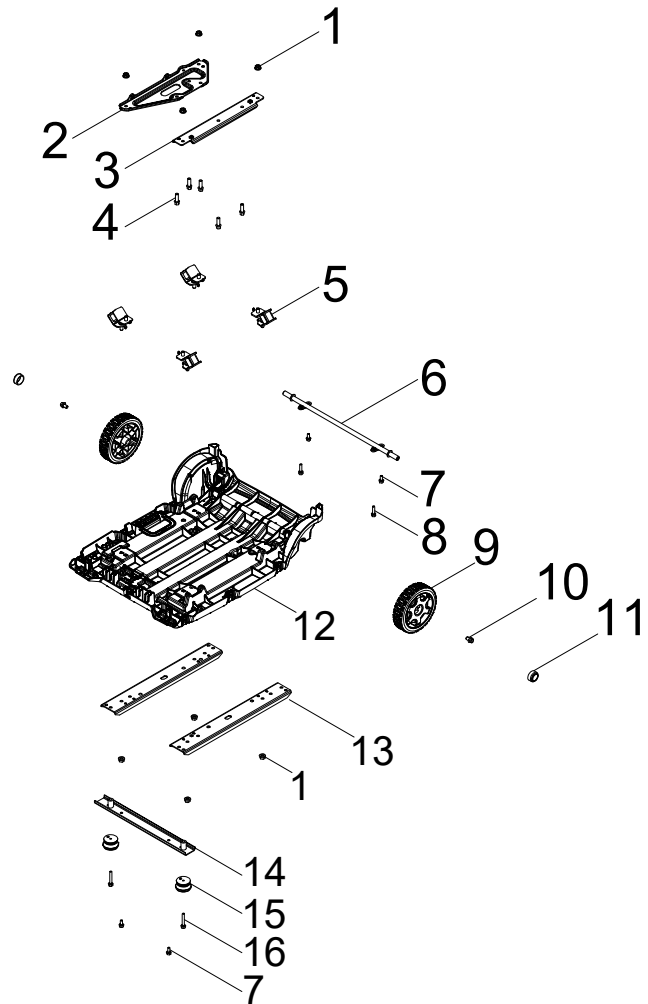

FRAME ASSEMBLY PARTS DIAGRAM

Figure G

FRAME ASSEMBLY PARTS LIST

#	Part Number	Description	Qty.
1	100011464-0003	Nut M8	8
2	100759245	Engine Front Board	1
3	100759247	Engine Rear Board	1
4	100011551-0002	Small Flange Bolt M8 x 25	5
5	100760467	Vibration Mount, Support	4
6	100813643	Wheel Shaft	1
7	100011262-0003	Flange Bolt M6 x 14	4
8	100011268-0003	Flange Bolt M6 x 25	2
9	100813498	Tire	2
10	100011308-0003	Flange Bolt M8 x 12	2
11	100762498-0001	Tire Cover, Yellow	2
12	100813676-0001	Housing, Bottom, Black	1
13	100813644-0001	Framework Board 2	2
14	100813645-0001	Framework Board 1	1
15	100150594	Base	2
16	100011273-0003	Flange Bolt M6 x 40	2