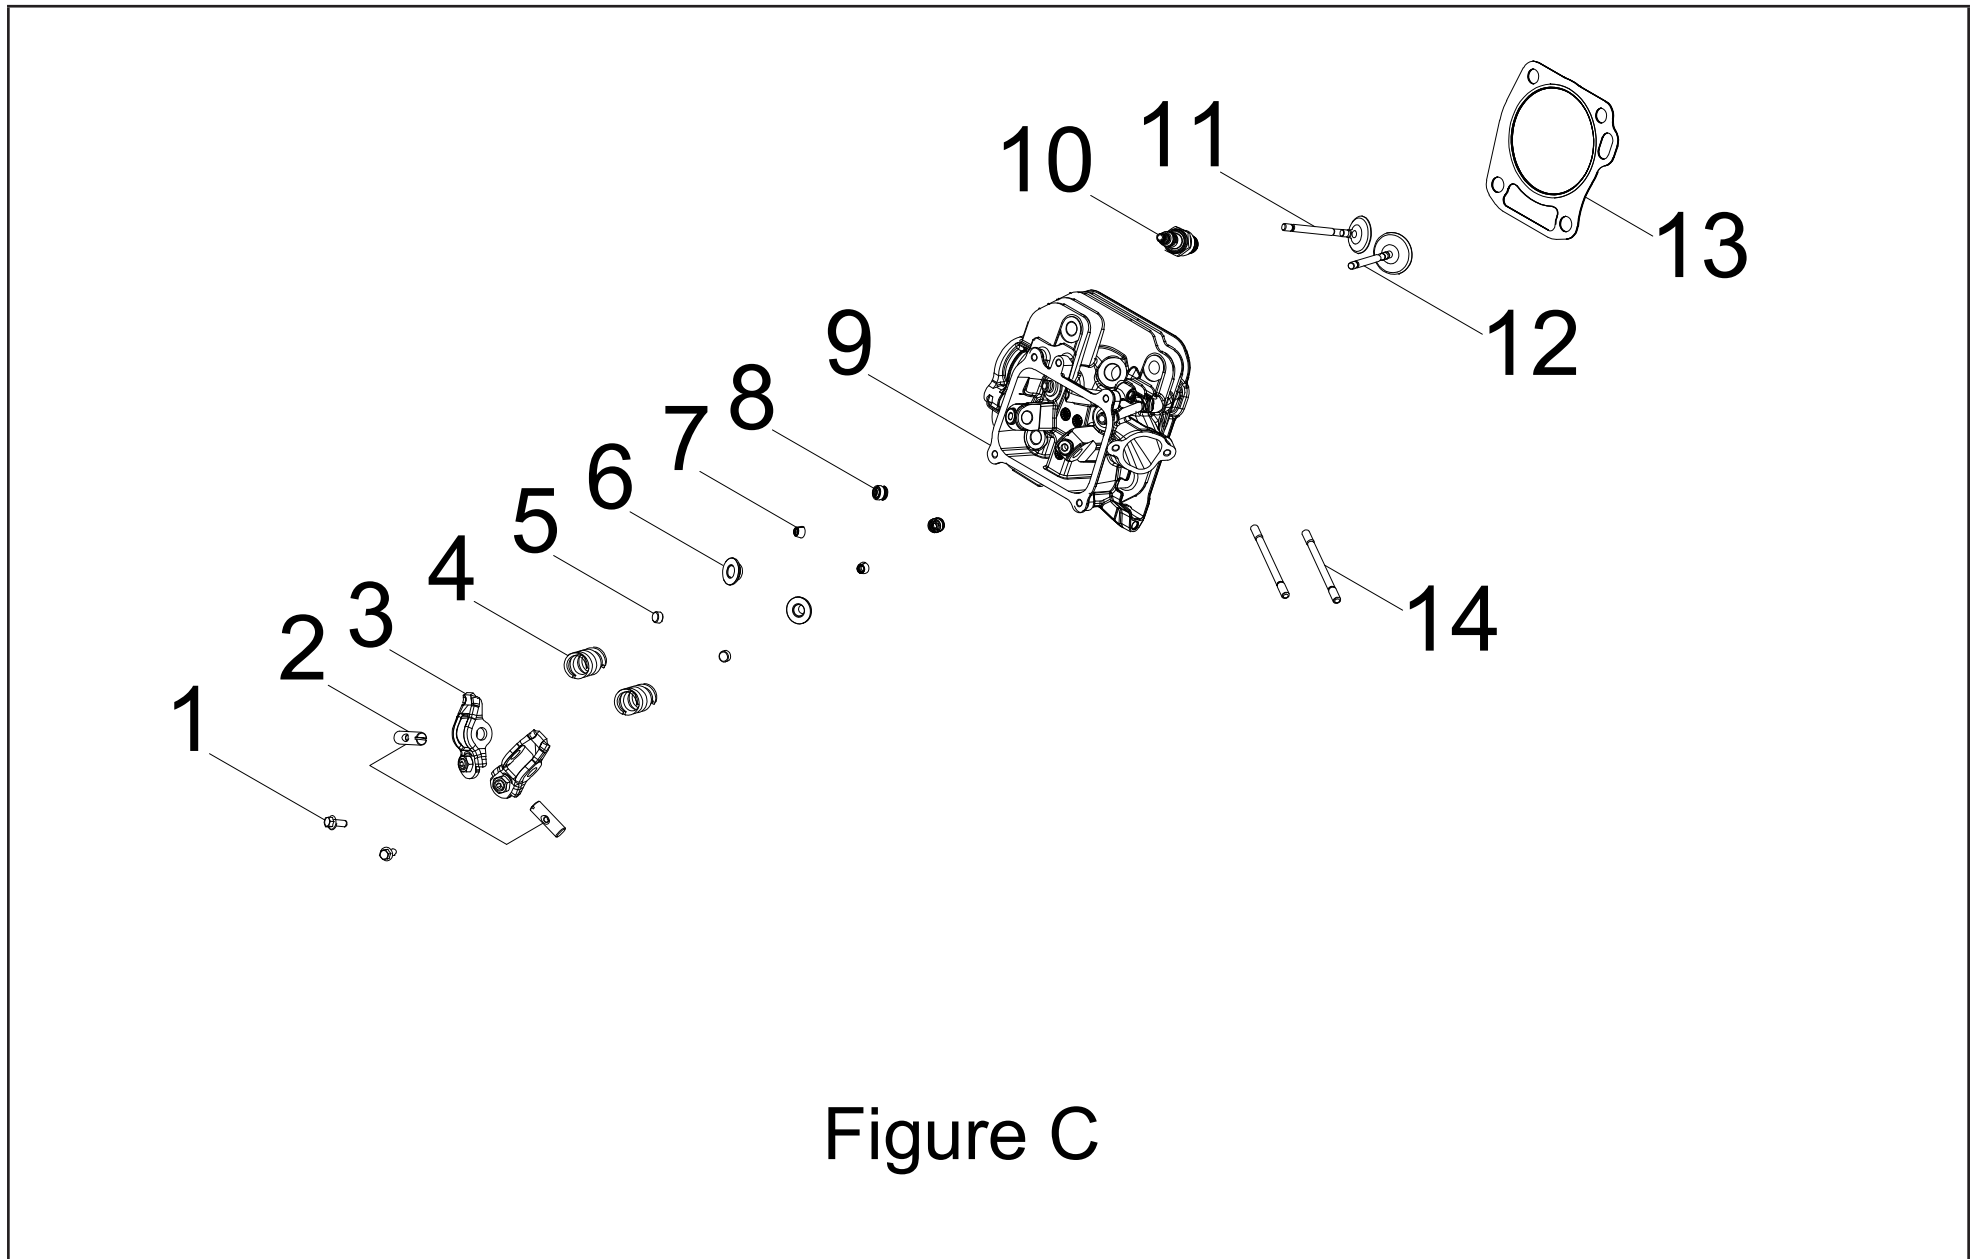

#	Part Number	Description	Qty.
31	100010561	Dowel Pin Ø12 x 16	2
32	100750286	Push Rod	2
33	100004262	Lifter, Valve	2
34	100779922	Piston Ring Set	1
35	100003225	Circlip	2
36	100779921	Piston	1
37	100143102	Wrist Pin	1
38	100759225	Connecting Rod	1
39	100765356-0001	Oil Drain Pipe	1
40	100010467	Washer, Ø12 x 2 x Ø20	1
41	100011553-0002	Flange Bolt M8 x 32, GB16674	8
42	100760261	Shroud	1
43	100776880	Cover, Crankcase	1
44	100827481	Gasket, Crankcase Cover	1
45	100010550	Dowel Pin Ø8 x 14	2
46	100760117	Bearing, TM6206E-P53	2
47	100776881	Crankshaft	1
48	100010577	Woodruff Key	1
49	100767154	Washer Ø14.5 x 0.5 x Ø23.9	2
50	100162210	Washer, Ø14.2 x Ø21x2	1
51	100819486	Camshaft	1
52	100031966-0001	Flange Bolt M6 x 18, GB16674.1	2
53	100763816	Oil Level Sensor	1
54	100780044	Crankcase	1
55	100781069	Ignition Coil	1
56	100011554-0002	Flange Bolt M8 x 35, GB16674	2
57	100799416	Electric Starter	1
58	100010557	Dowel Pin Ø10 x 14	2
59	100799417	Cathode Wire	1
60	100017647	Oil Seal, Ø30 x Ø46 x 8	1

## CYLINDER HEAD PARTS DIAGRAM

Figure C

## CYLINDER HEAD PARTS LIST

#	Part Number	Description	Qty.
1	100011518-0001	Flange Bolt M5 x 12, GB16674	2
2	100765720	Rocker Arm Coreshaft	2
3	100750420	Rocker Arm Assembly	2
4	100750445	Spring Valve	2
5	100004588	Valve Adjust Cap, Exhaust	2
6	100073758	Valve Spring Seat, Upper	2
7	100073840	Valve Collet	4
8	100004599	Intake Valve Seal	2
9	100779869	Cylinder Head	1
10	100009378	Spark Plug F6RTC	1
11	100750187	Exhaust Valve	1
12	100750222	Intake Valve	1
13	100781303	Gasket, Cylinder Head	1
14	100762052	Stud, M6 x 89	2