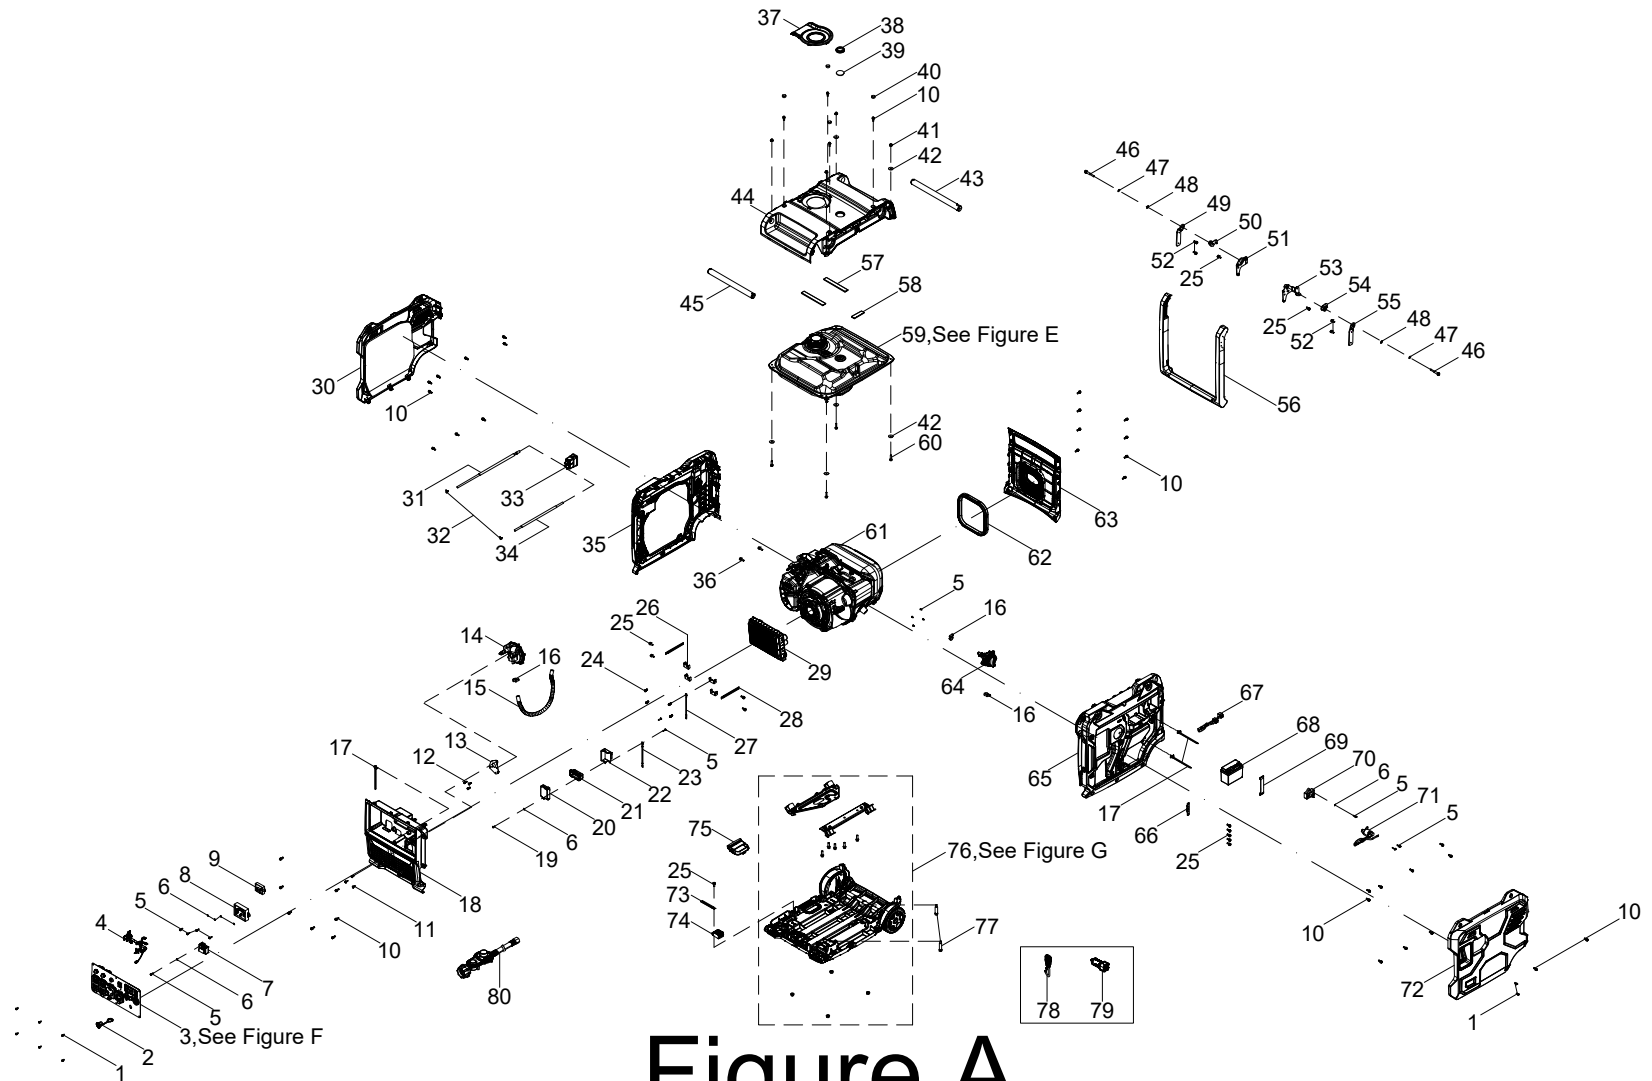

# GENERATOR PARTS DIAGRAM

**GENERATOR PARTS LIST**

#	Part Number	Description	Qty.
1	100010954-0001	Screw, M5 x 12	8
2	100163911	Rubber Sheath	1
3	100815927	Panel Assembly, See Figure F	1
4	100815892	Wire Harness Assembly	1
5	100011002-0003	Self-tapping Screw, ST4.2 x 19, GB845	14
6	100010909-0003	Washer, Ø5	7
7	100750452	Ignition Module	1
8	100822311	Remote Controler	1
9	100822312	Charger 2	1
10	100814490	Step Bolt M6 x 15	39
11	100098636	Step Bolt M5 x 12	3
12	100056050-0001	Flange Bolt M5 x 12, GB5787	3
13	100814940	Mounting Plate	1
14	100815926	LPG Regulator	1
15	100714026	Natural Gas Pipe	1
16	100159468-0001	Clamp, Fuel Hose	3
17	100800440	Tape 1	3
18	100813671-0001	Front Cover	1
19	100031845-0002	Screw, M4 x 12, GB823	1
20	100156769	CO Shutdown Module	1
21	100813674	Gasket Kit	1
22	100813655	Screening Box	1
23	100781180	Earth Wire 1	1
24	100011249-0004	Flange Bolt M5 x 12	4
25	100011262-0003	Flange Bolt M6 x 14	12
26	100813677	Install Lug	4
27	100815726	Earth Wire 2	1
28	100062546	Clip B 1	2
29	100812679	Inverter	1
30	100813660-0001	Left Cover Board Assembly	1