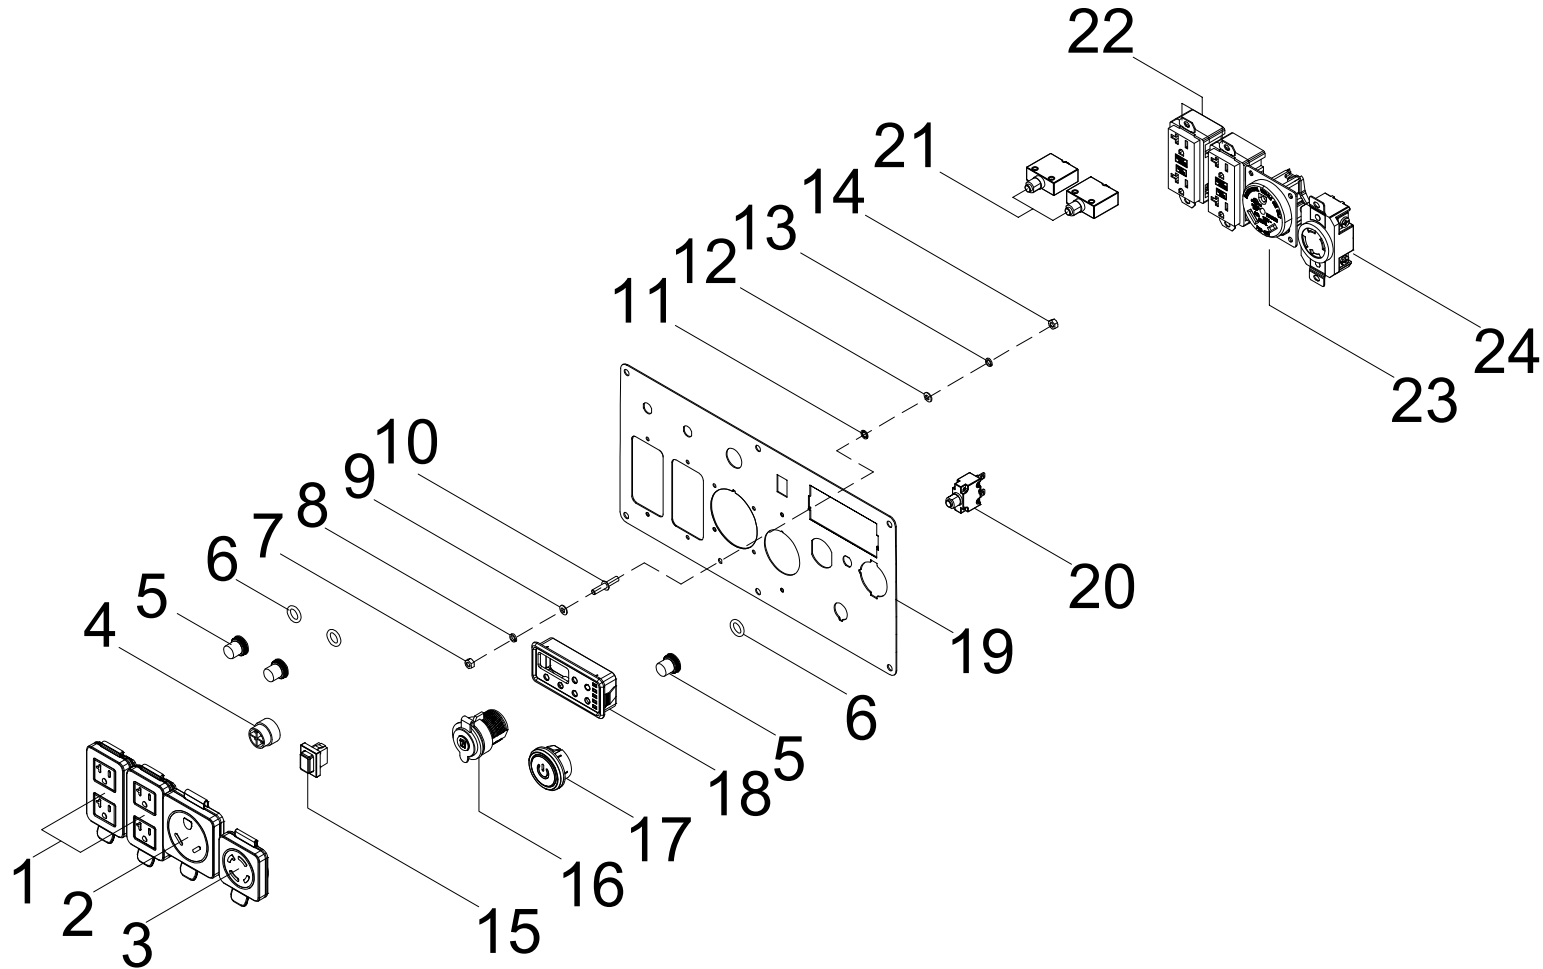

## CONTROL PANEL PARTS DIAGRAM

Figure F

**CONTROL PANEL PARTS LIST**

#	Part Number	Description	Qty.
1	100731574	Receptacle Cover, 5-20R, Duplex	2
2	100731572	Receptacle Cover, TT-30R	1
3	100731571	Receptacle Cover, L14-30R	1
4	100822313	Receptacle AC380V	1
5	100120180-0001	Cover, Circuit Breaker	4
6	100031552	O-Ring	4
7	100011421-0003	Flange Nut M6	1
8	100010886-0004	Spring Washer Ø6	1
9	100010910-0003	Flat Washer Ø6	1
10	100092320-0001	Ground Stud	1
11	100128826-0001	Lock Washer Ø6, Toothed	1
12	100010919-0002	Flat Washer Ø5	1
13	100010885-0003	Spring Washer Ø5	1
14	100011419-0001	Nut M5	1
15	100019773-0001	Stop Switch	1
16	100019782	Receptacle, 12 VDC	1
17	100822827	Push-Button Start	1
18	100762714	Intelligauge, INT5DINV	1
19	100817568	Control Panel	1
20	100057719	8Amp Circuit Breaker, Push Button	1
21	100019754	20Amp Circuit Breaker, Push Button	2
22	100052461-0001	Receptacle 5-20R, Duplex	2
23	100161320	Receptacle TT-30R	1
24	100020021	Receptacle L14-30R	1

## FRAME ASSEMBLY PARTS DIAGRAM

# Figure G

**FRAME ASSEMBLY PARTS LIST**

#	Part Number	Description	Qty.
1	100011464-0003	Nut M8	8
2	100759245	Engine Front Board	1
3	100759247	Engine Rear Board	1
4	100011551-0002	Small Flange Bolt M8 x 25	5
5	100760467	Vibration Mount, Support	4
6	100813643	Wheel Shaft	1
7	100011262-0003	Flange Bolt M6 x 14	4
8	100011268-0003	Flange Bolt M6 x 25	2
9	100813498	Tire	2
10	100011308-0003	Flange Bolt M8 x 12	2
11	100762498-0001	Tire Cover, Yellow	2
12	100813676-0001	Housing, Bottom, Black	1
13	100813644-0001	Framework Board 2	2
14	100813645-0001	Framework Board 1	1
15	100150594	Base	2
16	100011273-0003	Flange Bolt M6 x 40	2